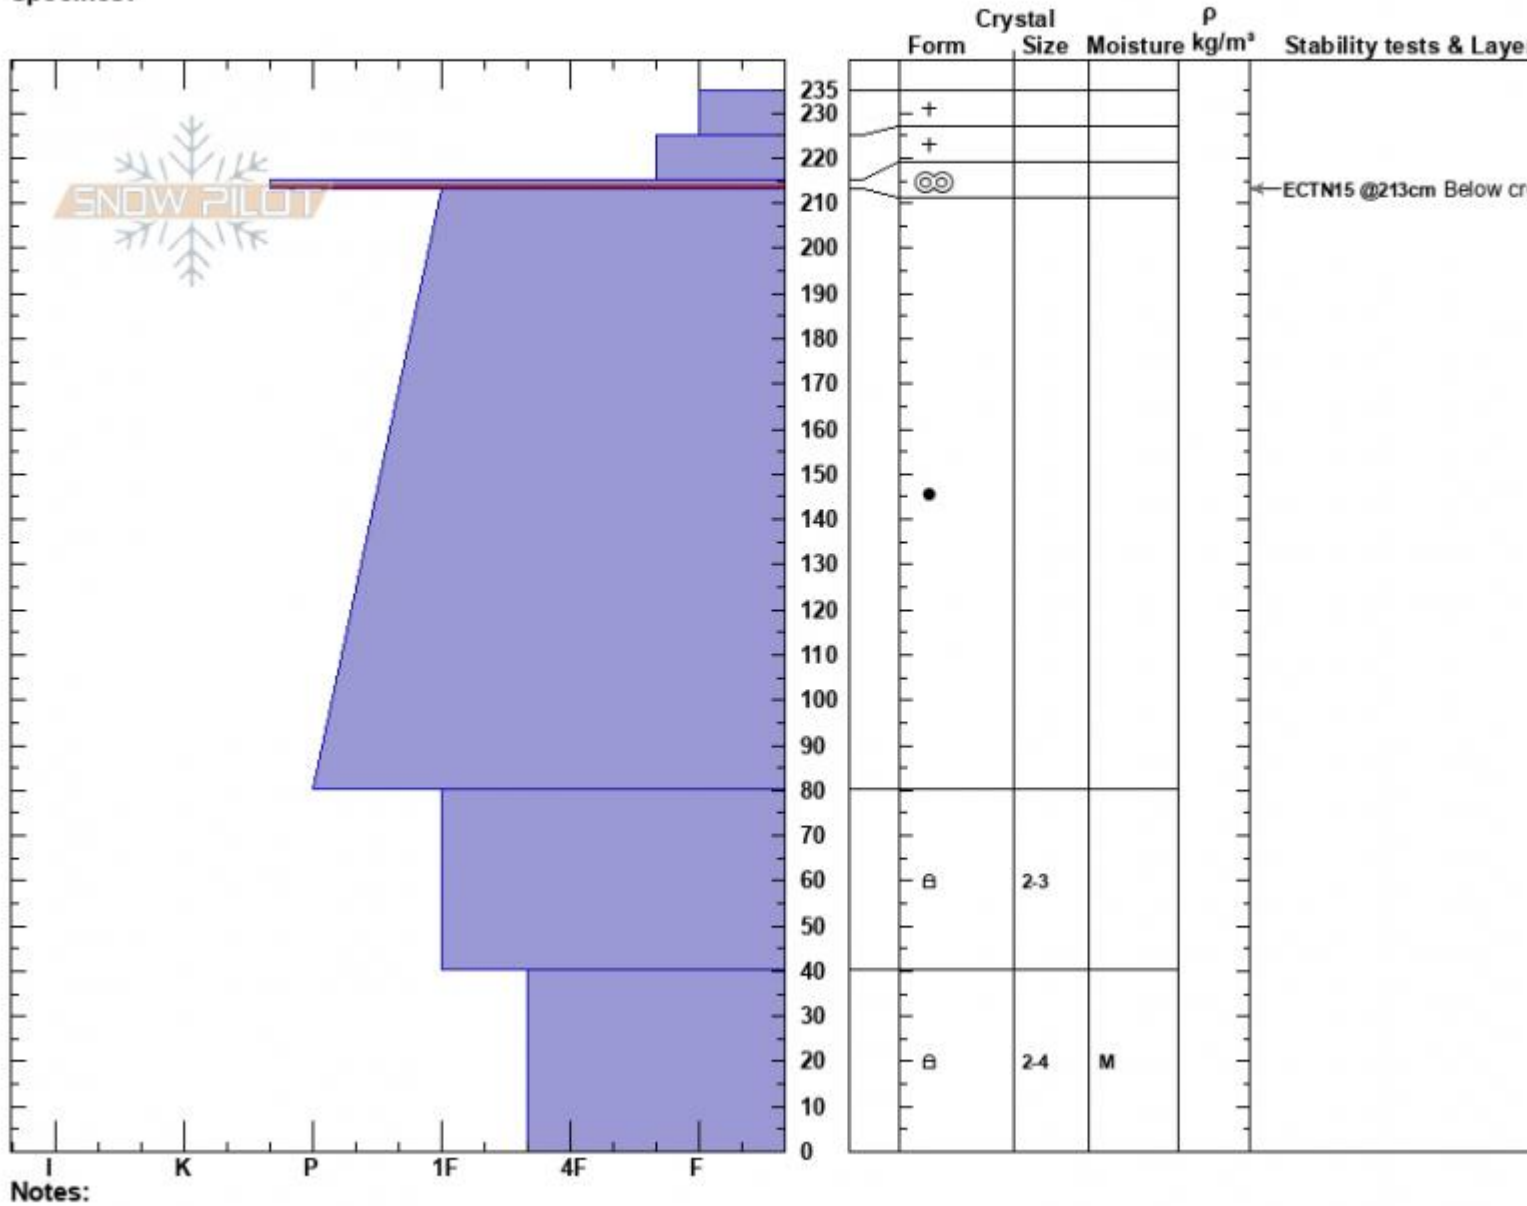

Next to Almost Died
 Beartooths
 MT
 Elevation: 9480 ft
 Aspect: 76°
 Specifics:

Zach Peterson
 03/27/2024 - 3:00pm
 Co-ord: 45.05028N, -109.93144W
 Slope Angle: 27°
 Wind Loading: no

Stability: Good
 Air Temperature:
 Sky Cover: BKN
 Precipitation: S-1
 Wind: Calm

HS:235 Layer Notes:
 PF:37 215-213cm:Problematic layer

Advisory Region
 Cooke City
 Longitude
 -109.94W
 Latitude
 45.02N
 Cooke City, 2024-03-27