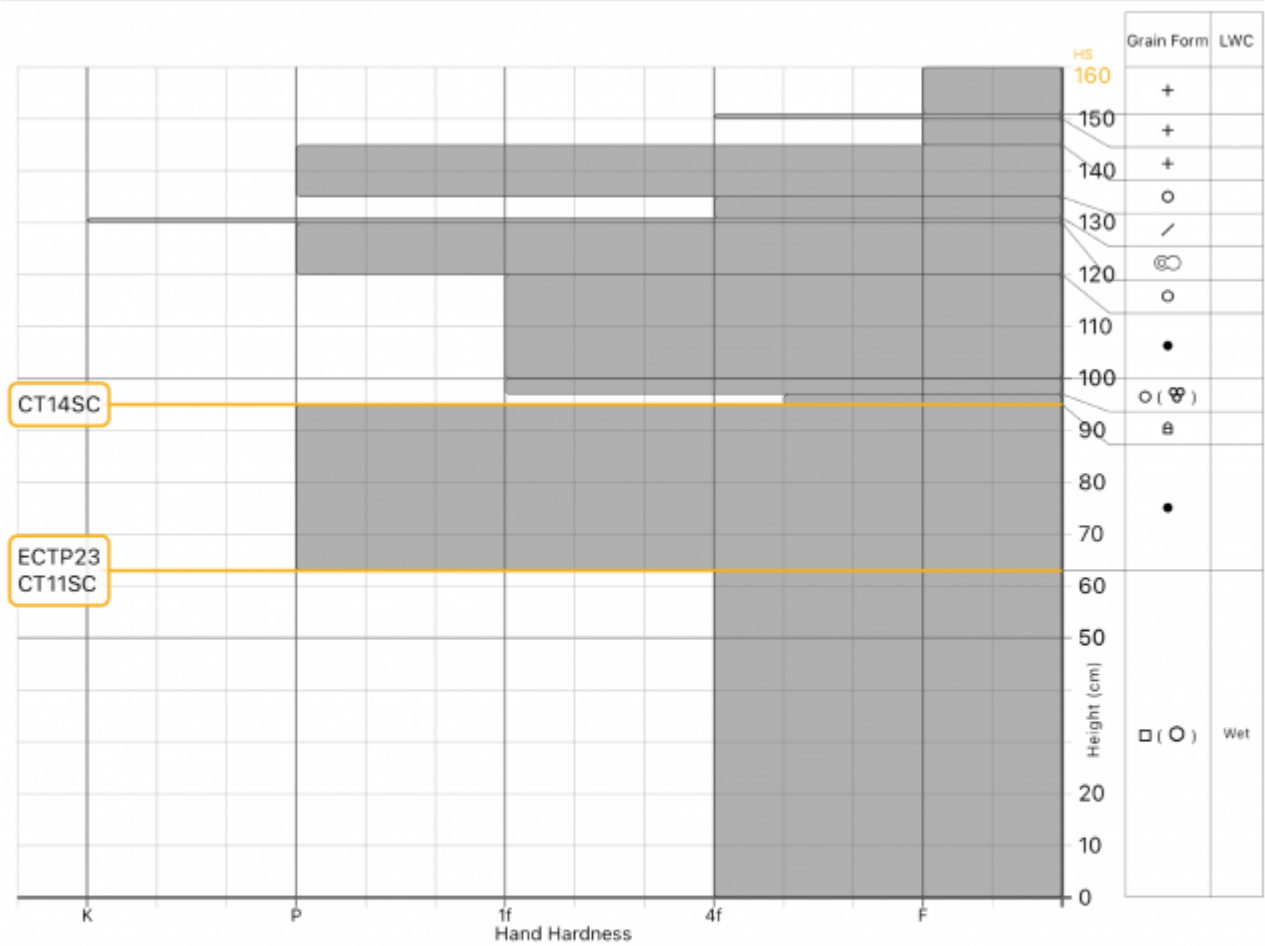

Profile Name: **Lower Henderson**

**General**

🕒 Date: 2024-03-24 13:08:18.000  
 👤 Observer: **Garrett Harmsen**  
 🏠 Org: **Propagation Labs**

**Location**

📍 Elevation: **9388ft**  
 🌐 Aspect: **SE**  
 📐 Slope: **26°**  
 📍 Lat/Lng: **45.0448,-109.9253**

**Weather**

🌡️ Air Temperature: ?  
 ☁️ Sky Cover: ?  
 ❄️ Precipitation: ?  
 🌬️ Wind: ?  
 🌨️ Blowing Snow: ?

**Snow Conditions**

📏 Total Snow Depth (HS): **160cm**  
 🌿 Surface Grain: ?  
 🚶 Foot Pen: ?  
 🛷 Ski Pen: ?

Notes: CT11SC: was a deep tap test not ct., relatively shallow location - nearby snowpack 170-190cm deep

MANUAL SNOW PROFILE

Advisory Region  
 Cooke City  
 Longitude  
 -109.95W  
 Latitude  
 45.05N  
 Cooke City, 2024-03-27