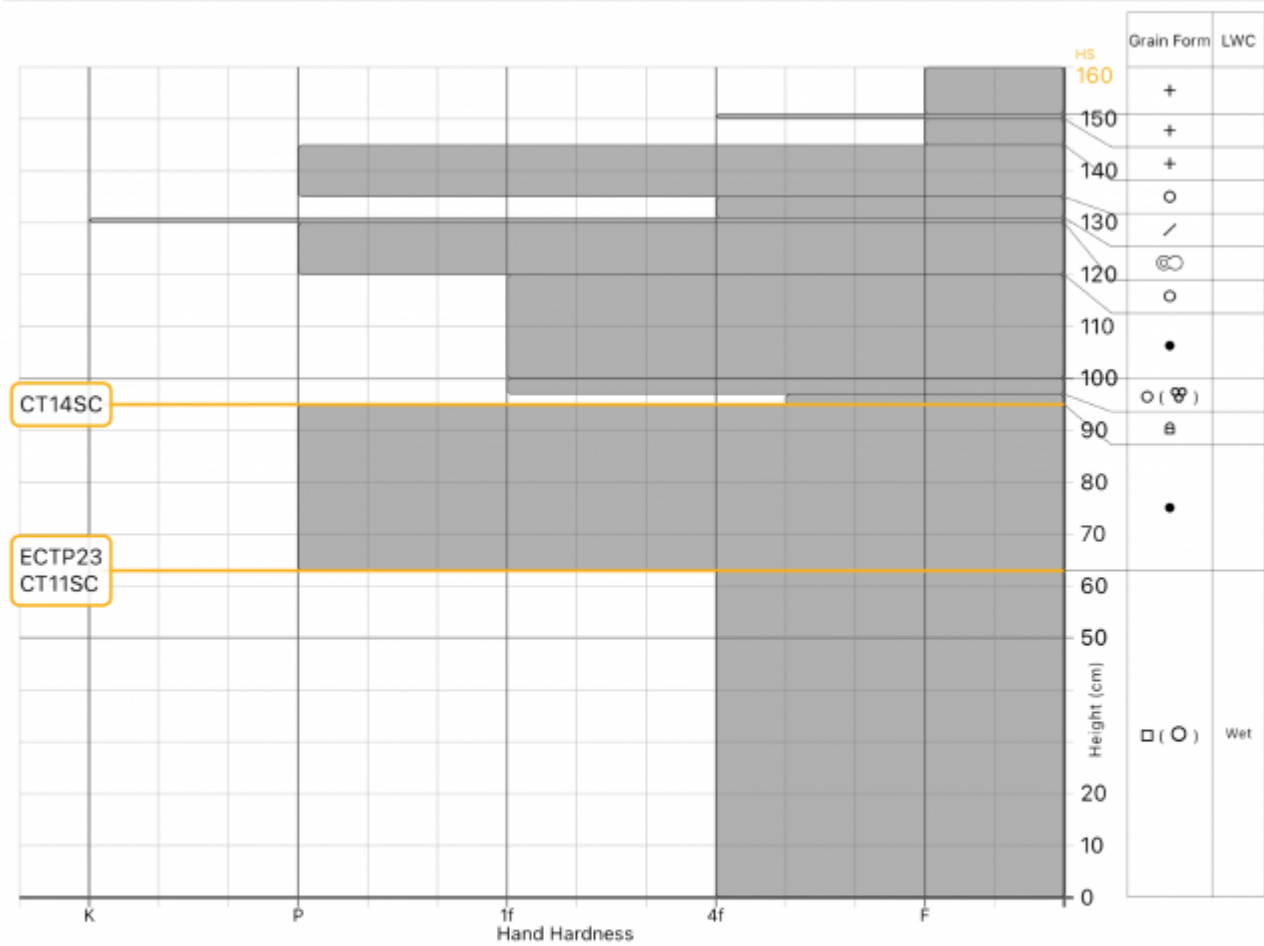

Profile Name: **Lower Henderson**

General

🕒 Date: 2024-03-24 13:08:18.000
 👤 Observer: **Garrett Harmsen**
 🏠 Org: **Propagation Labs**

Location

📍 Elevation: **9388ft**
 🌐 Aspect: **SE**
 📐 Slope: **26°**
 📍 Lat/Lng: **45.0448,-109.9253**

Weather

🌡️ Air Temperature: ?
 ☁️ Sky Cover: ?
 ❄️ Precipitation: ?
 🌬️ Wind: ?
 🌨️ Blowing Snow: ?

Snow Conditions

📏 Total Snow Depth (HS): **160cm**
 🌿 Surface Grain: ?
 📏 Foot Pen: ?
 📏 Ski Pen: ?

Notes: CT11SC: was a deep tap test not ct., relatively shallow location - nearby snowpack 170-190cm deep

MANUAL SNOW PROFILE

Advisory Region
 Cooke City
 Longitude
 -109.95W
 Latitude
 45.05N
 Cooke City, 2024-03-27