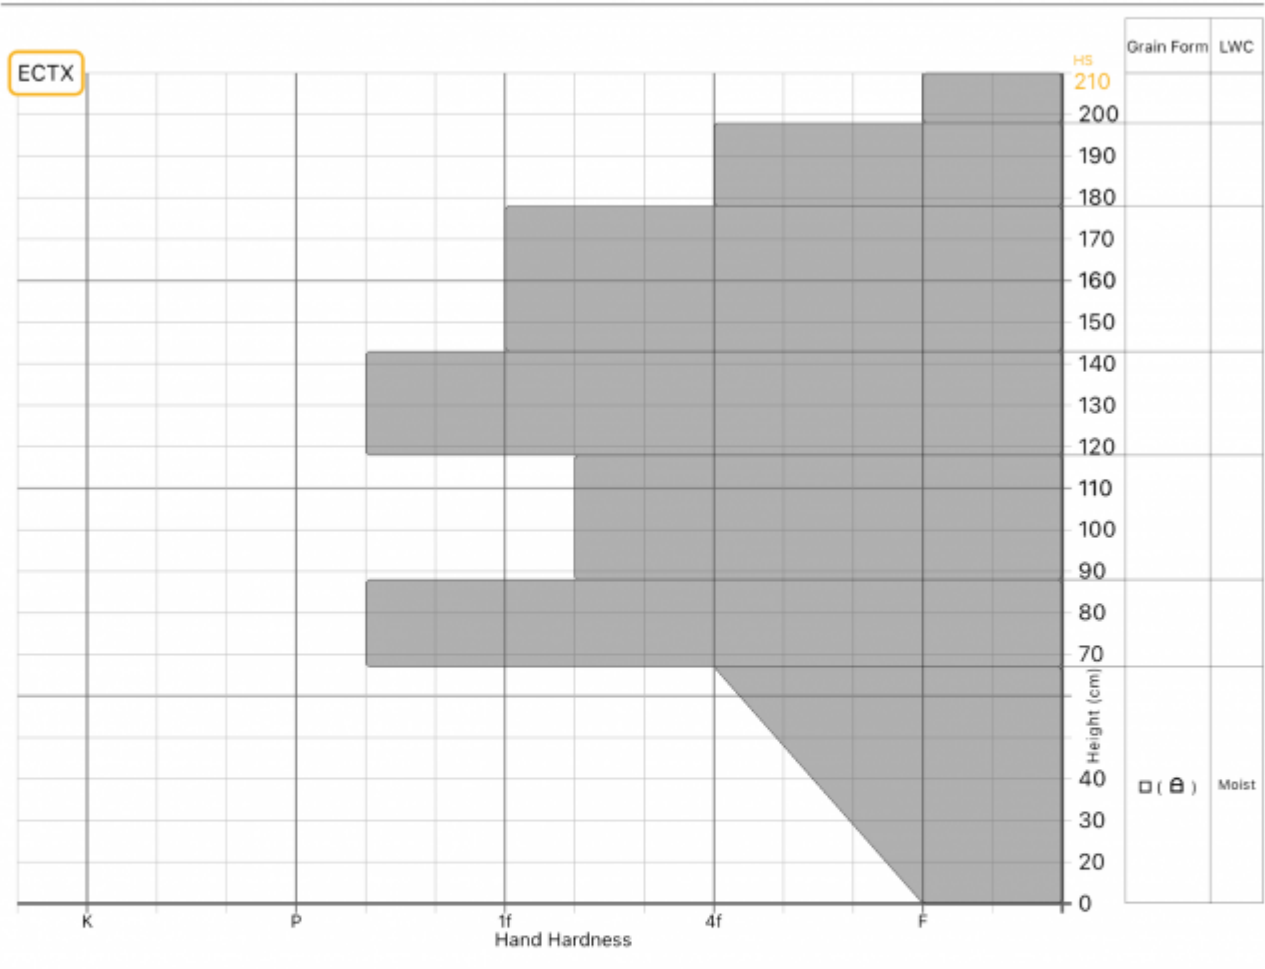

Profile Name: Republic Creek

**General**  
🕒 Date: 2024-03-24 14:13:00.000  
👤 Observer: Joe Trovato  
🏠 Org: Propagation Labs

**Location**  
📍 Elevation: 9536ft  
🌬️ Aspect: W  
📐 Slope: 27°  
📍 Lat/Lng: 44.9853,-109.9270

**Weather**  
🌡️ Air Temperature: ?  
☁️ Sky Cover: ?  
❄️ Precipitation: ?  
🌬️ Wind: ?  
🌀 Blowing Snow: ?

**Snow Conditions**  
📏 Total Snow Depth (HS): 210cm  
❄️ Surface Grain: ?  
👤 Foot Pen: ?  
👤 Ski Pen: ?

Notes:

Advisory Region  
Cooke City  
Longitude  
-109.94W  
Latitude  
44.99N  
Cooke City, 2024-03-27