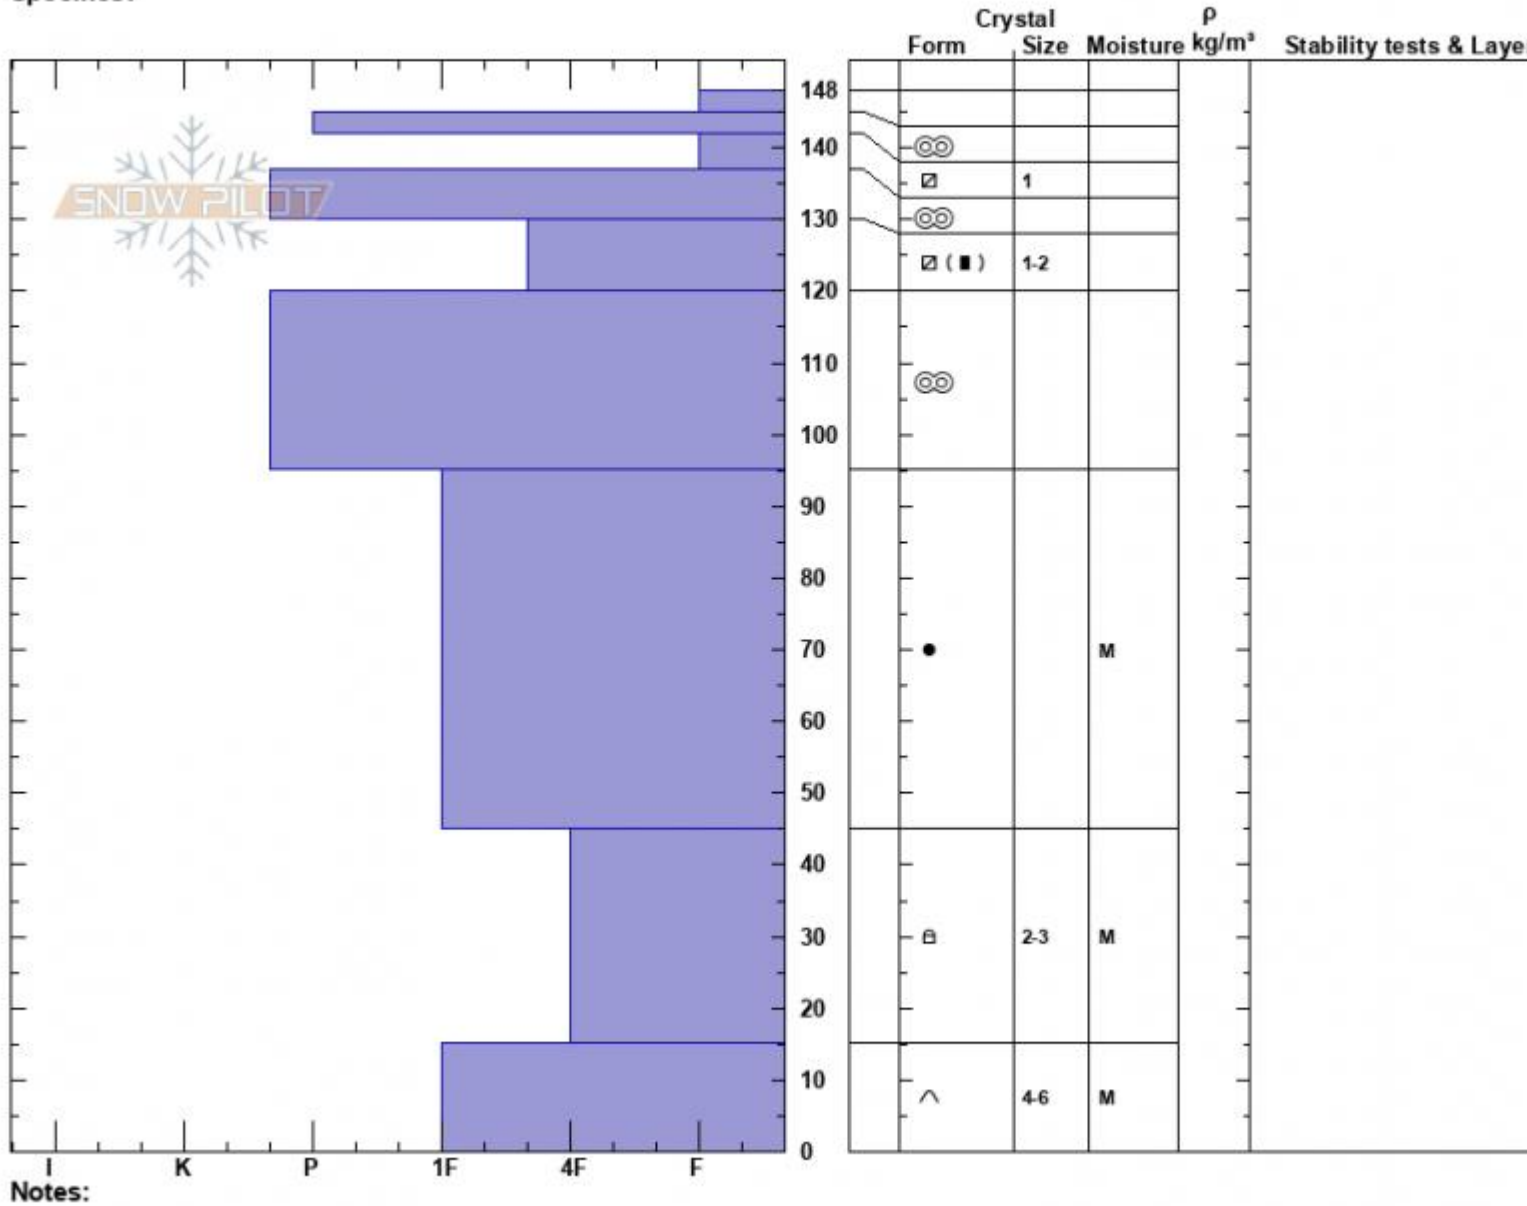

Wilderness Boundary
 Madison Range-S
 MT
 Elevation: 8800 ft
 Aspect: 250°
 Specifics:

Dave Zinn
 03/26/2024 - 11:00am
 Co-ord: 44.97682N, -111.35901W
 Slope Angle: 20°
 Wind Loading: no

Stability: Good
 Air Temperature:
 Sky Cover: SCT
 Precipitation: S-1
 Wind: Calm

HS:148
 PF:15
 Layer Notes:

Notes:
 Advisory Region
 Southern Madison
 Longitude
 -111.27W
 Latitude
 45.06N
 Southern Madison, 2024-03-26