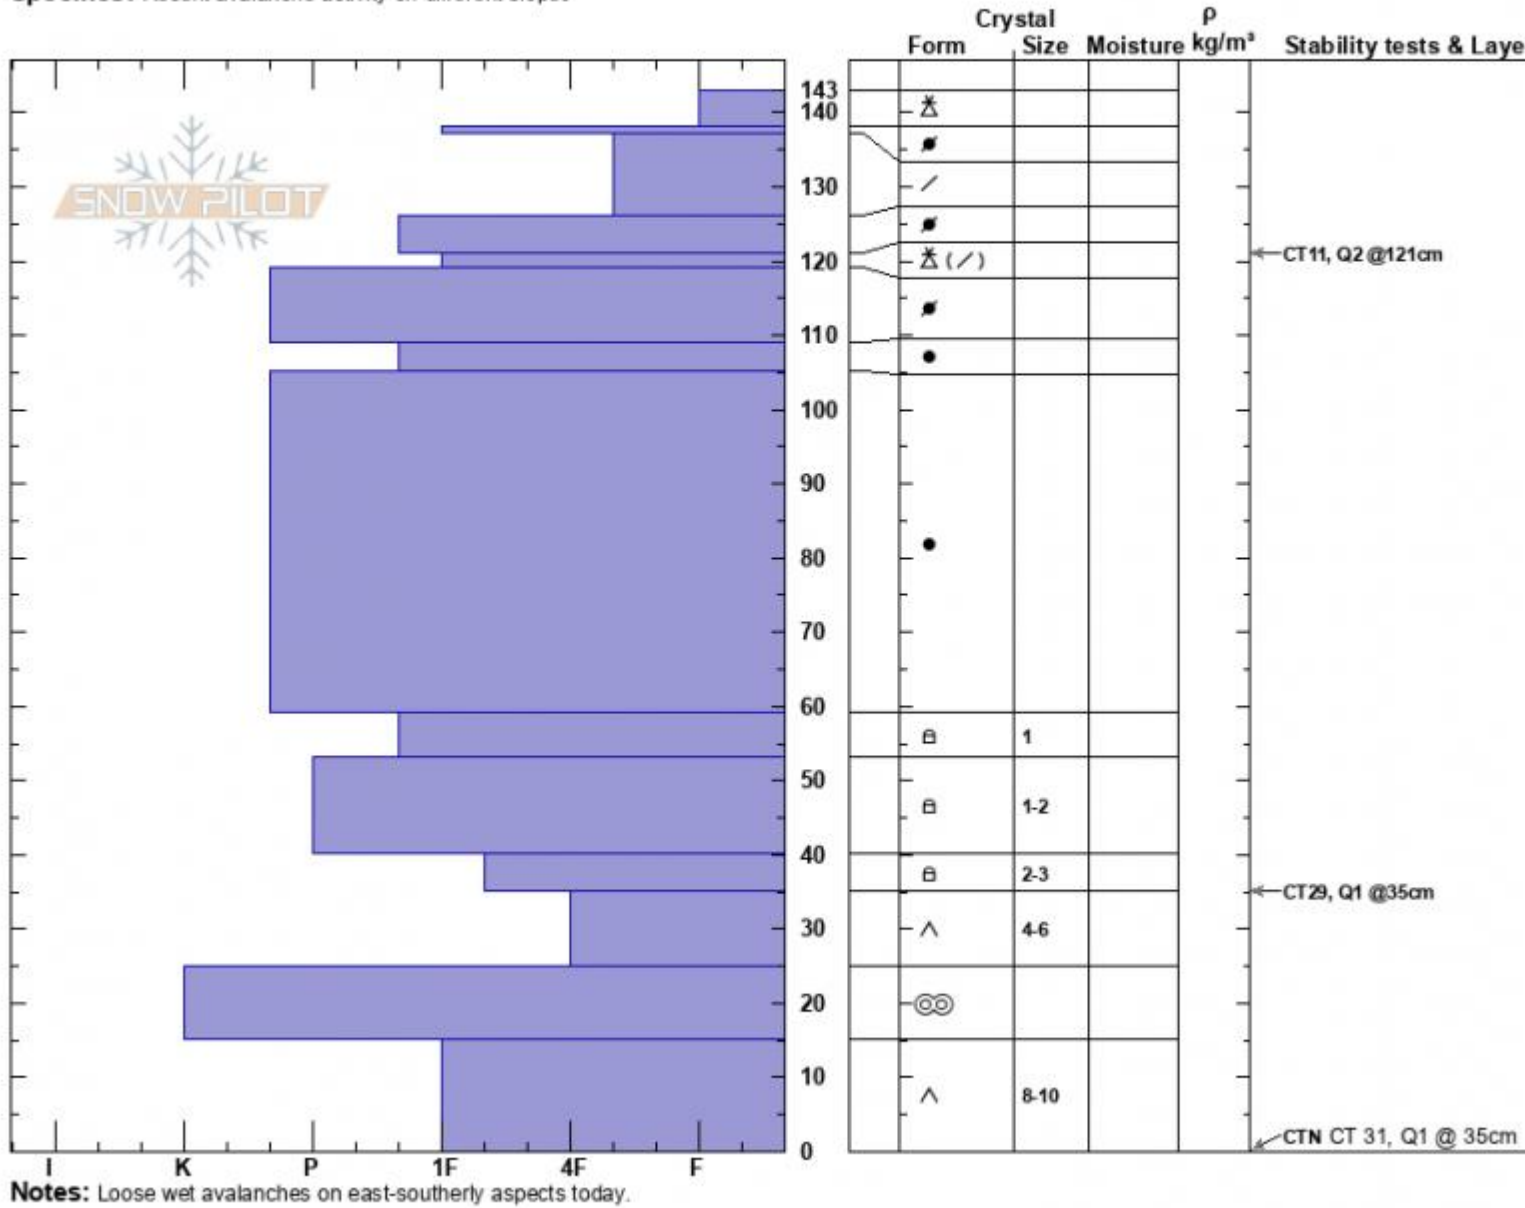

Frazier Basin  
 Bridger Range  
 MT  
 Elevation: 8490 ft  
 Aspect: 0°  
 Specifics: Recent avalanche activity on different slopes

Alex Marienthal  
 03/16/2024 - 12:30pm  
 Co-ord: 45.92192N, -110.97307W  
 Slope Angle: 28°  
 Wind Loading:

Stability: Good  
 Air Temperature:  
 Sky Cover: FEW  
 Precipitation: NO  
 Wind: Calm

HS:143 Layer Notes:  
 35-25cm: Problematic layer

Advisory Region  
 Bridger Range  
 Longitude  
 -110.98W  
 Latitude  
 45.92N  
 Bridger Range, 2024-03-16