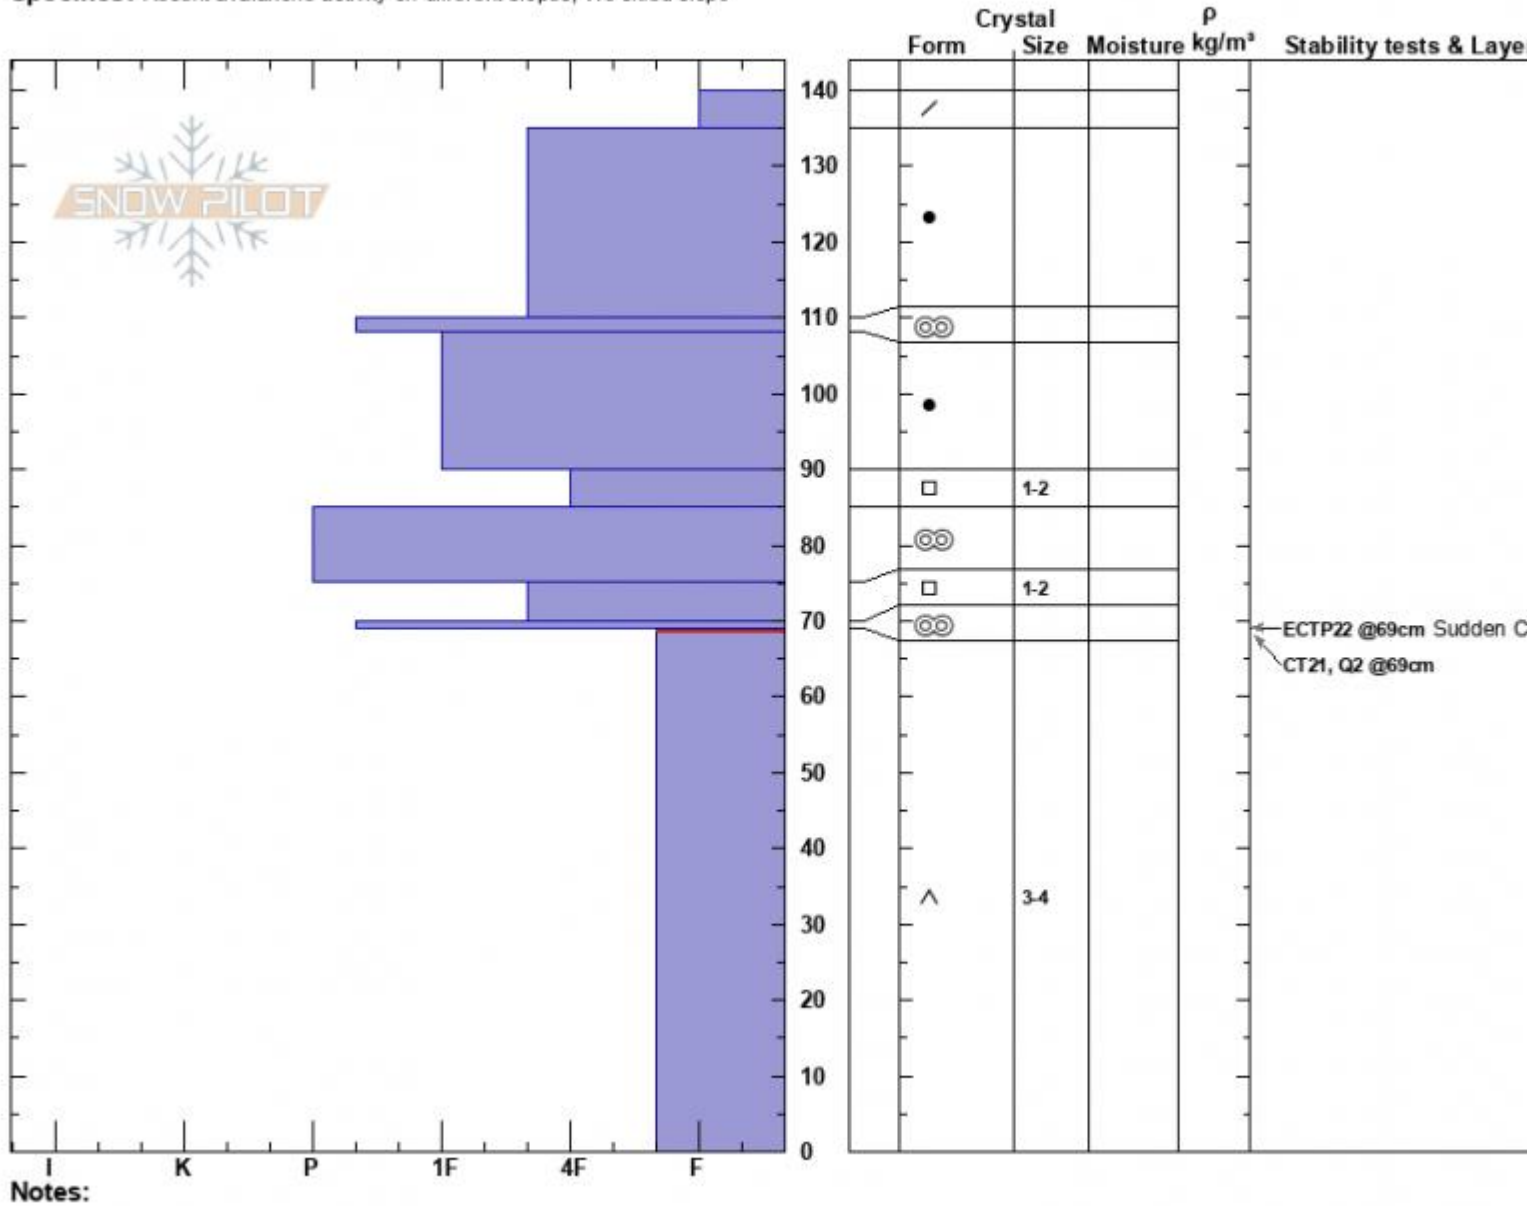

Love Chutes  
 Bridger Range  
 MT  
 Elevation: 7551 ft  
 Aspect: 337°  
 Specifics: Recent avalanche activity on different slopes; We skied slope

Jackson Negri  
 03/16/2024 - 10:10am  
 Co-ord: 45.92795N, -110.96519W  
 Slope Angle: 27°  
 Wind Loading: no

Stability:  
 Air Temperature:  
 Sky Cover: CLR  
 Precipitation: NO  
 Wind:

HS:140 Layer Notes:  
 69-0cm: Problematic layer

Advisory Region  
 Bridger Range  
 Longitude  
 -110.97W

Latitude

46.93N

Bridger Range, 2024-03-17