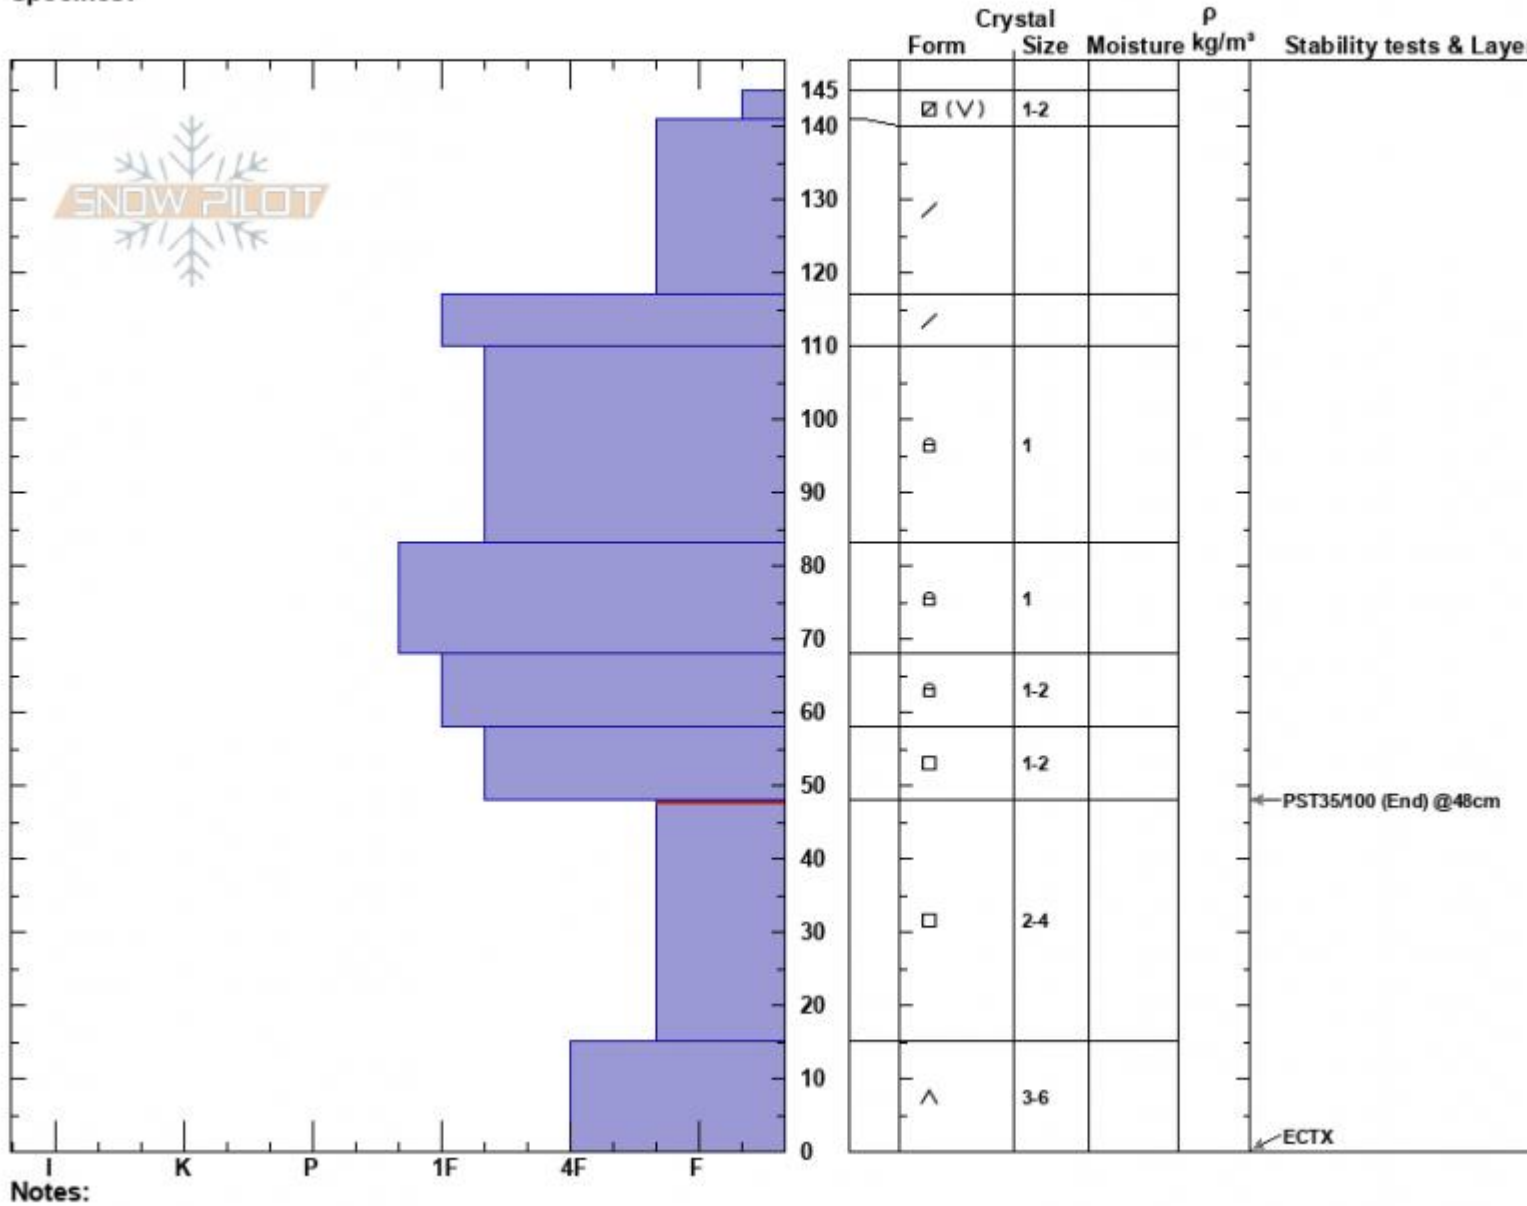

Trapper Ridge Profile  
 Lionhead Range  
 MT  
 Elevation: 8590 ft  
 Aspect: 10°  
 Specifics:

Dave Zinn  
 03/10/2024 - 12:30pm  
 Co-ord: 44.84383N, -111.34109W  
 Slope Angle: 26°  
 Wind Loading: no

Stability: Good  
 Air Temperature:  
 Sky Cover: CLR  
 Precipitation: NO  
 Wind: SW Moderate

HS:145  
 PF:60  
 PS:20  
 Layer Notes:  
 48-15cm:Problematic layer

Advisory Region  
 Lionhead Range  
 Longitude  
 -111.34W  
 Latitude  
 44.84N  
 Lionhead Range, 2024-03-10