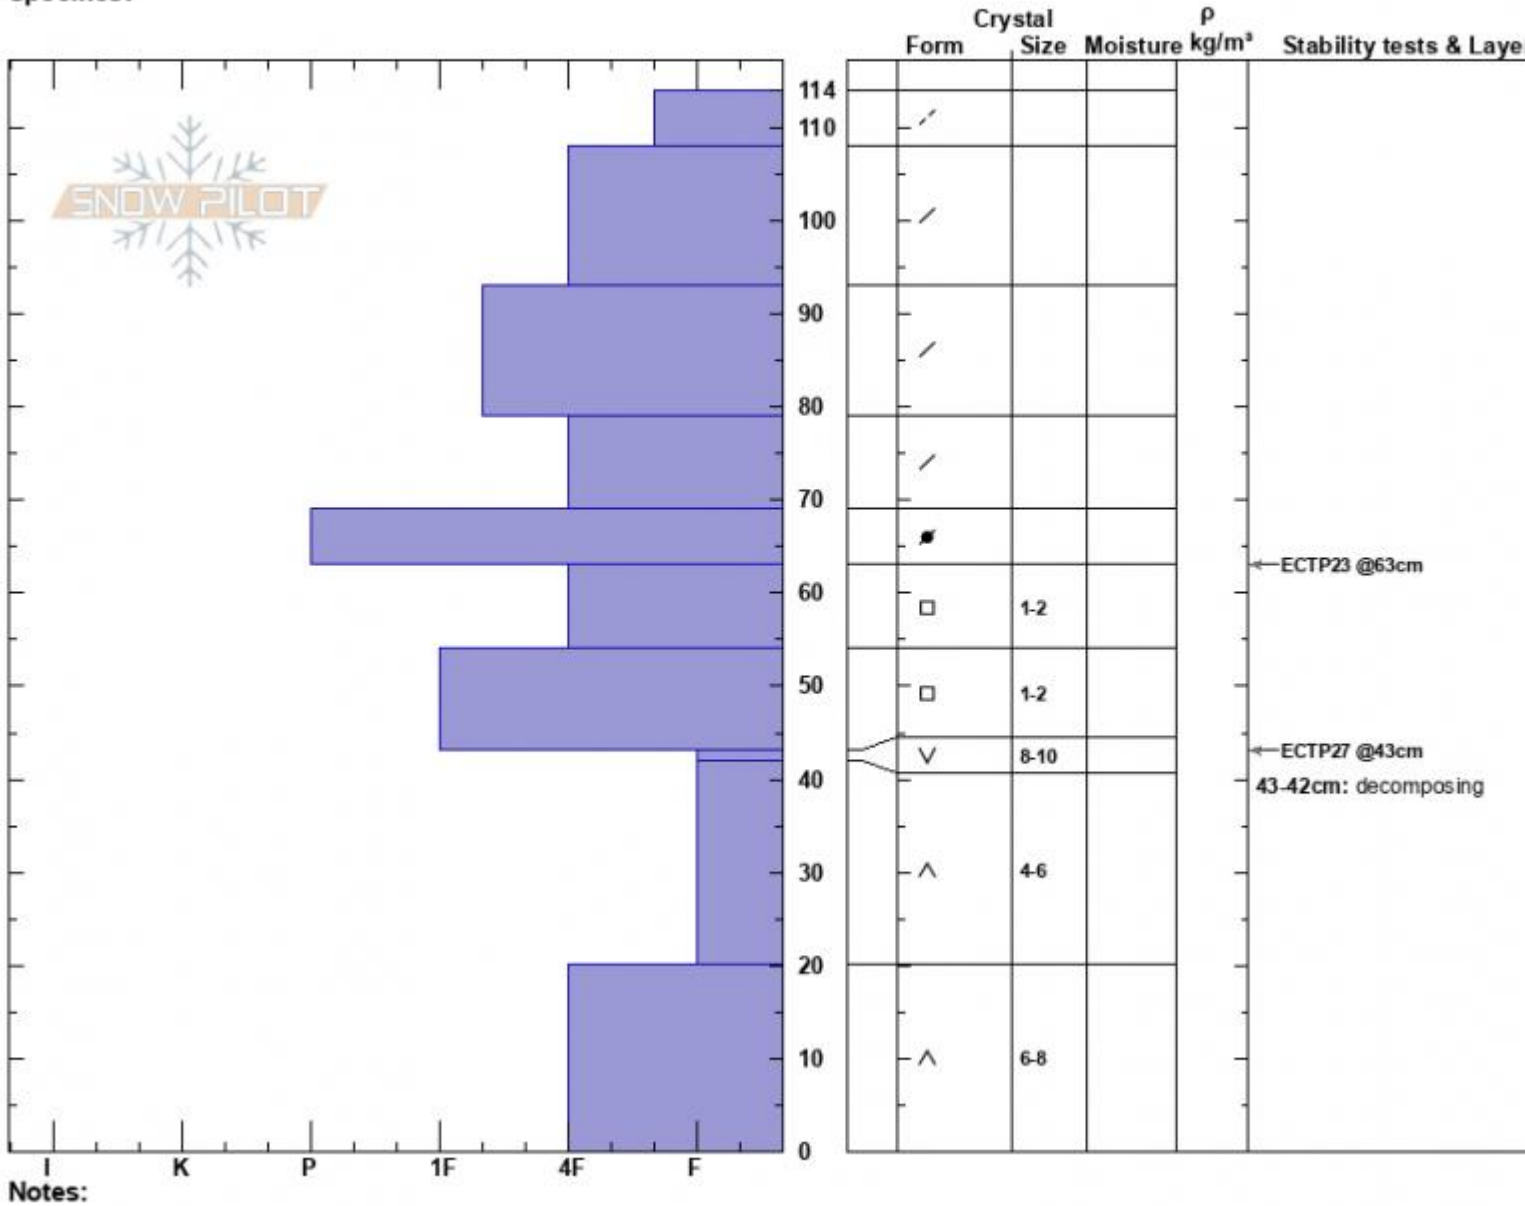

Sunlight Basin Profile  
 Madison Range-S  
 MT  
 Elevation: 9480 ft  
 Aspect: 90°  
 Specifics:

Dave Zinn  
 03/05/2024 - 12:00pm  
 Co-ord: 44.97566N, -111.31321W  
 Slope Angle: 24°  
 Wind Loading: yes

Stability: Poor  
 Air Temperature:  
 Sky Cover: OVC  
 Precipitation: S-1  
 Wind: SW Moderate

HS:114 Layer Notes:  
 PF:105 43-42cm: decomposing  
 43-42cm: Problematic layer

Advisory Region  
 Southern Madison  
 Longitude  
 -111.31W  
 Latitude  
 44.97N  
 Southern Madison, 2024-03-06