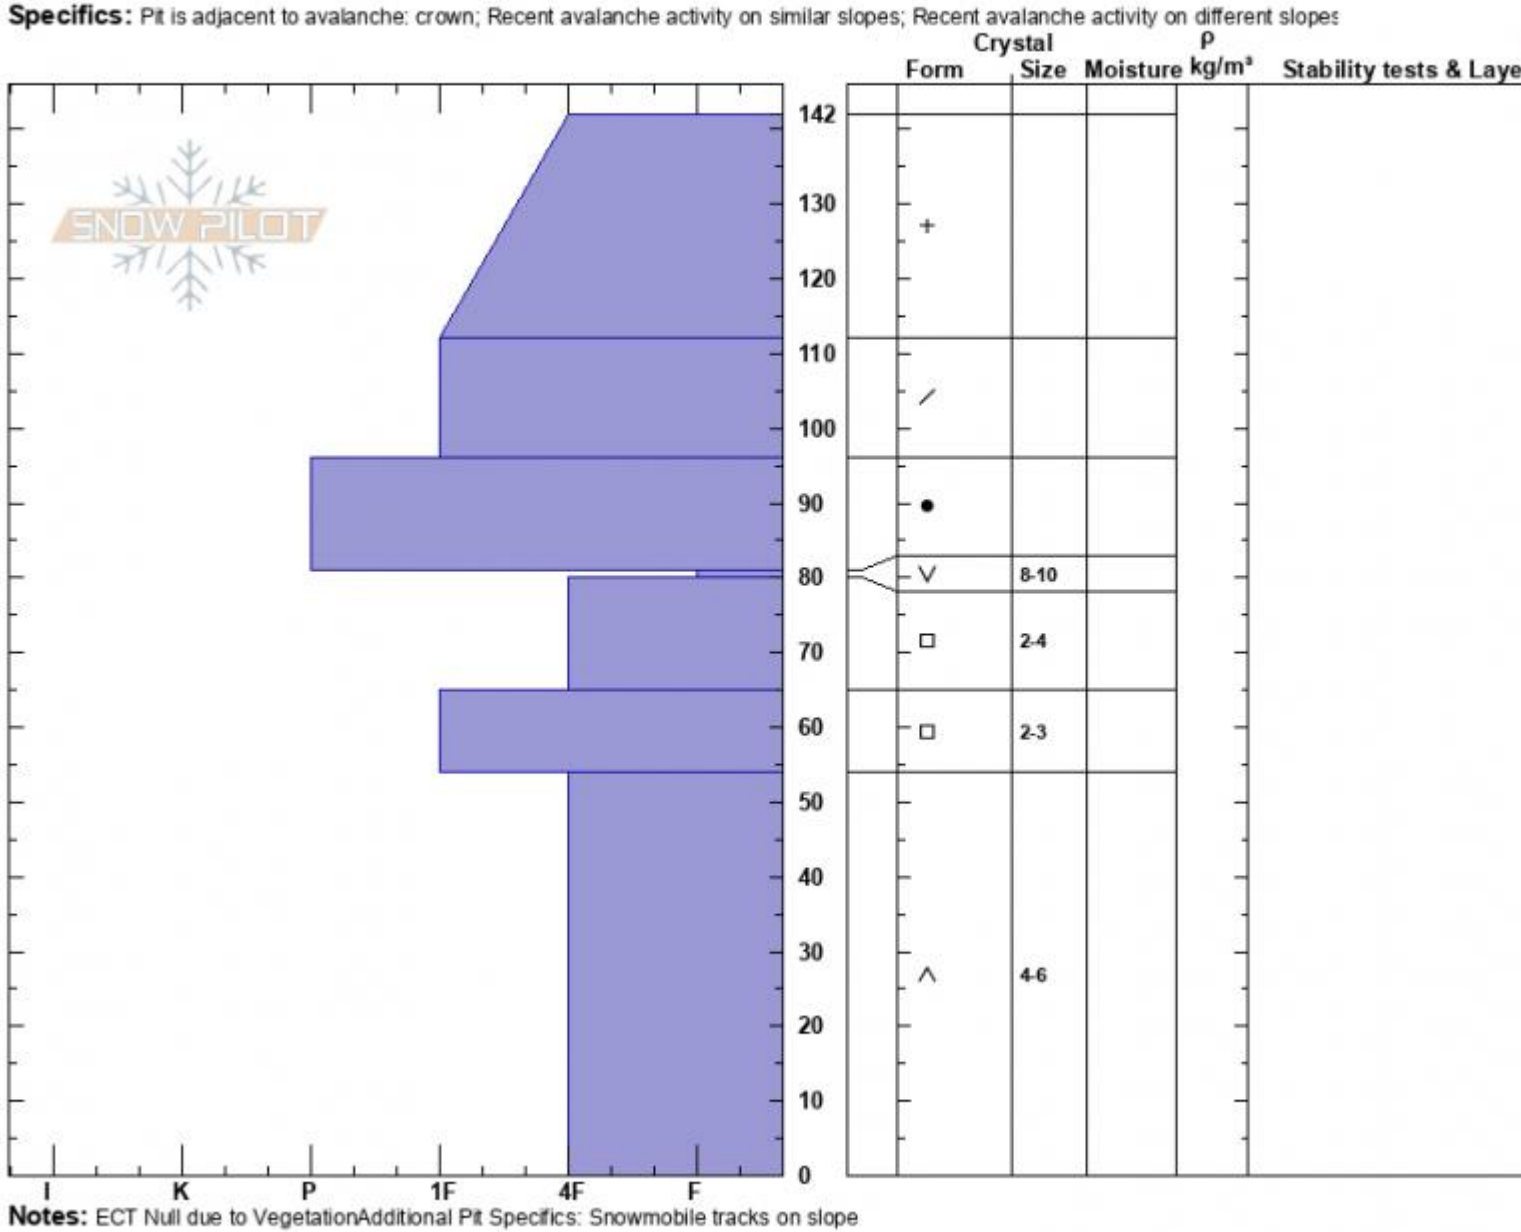

North of Scotch Bonnet  
 Cooke City  
 MT  
 Elevation: 9900 ft  
 Aspect: 5°  
 Specifics: Pit is adjacent to avalanche: crown; Recent avalanche activity on similar slopes;

Dave Zinn  
 02/18/2024 - 1:00pm  
 Co-ord: 45.07551N, -109.94427W  
 Slope Angle: 33°  
 Wind Loading: no

Stability: Poor  
 Air Temperature:  
 Sky Cover: OVC  
 Precipitation: S-1  
 Wind: Calm

HS:142 Layer Notes:  
 81-80cm: Problematic layer

Advisory Region  
 Cooke City  
 Longitude  
 -109.95W  
 Latitude  
 45.07N  
 Cooke City, 2024-02-20