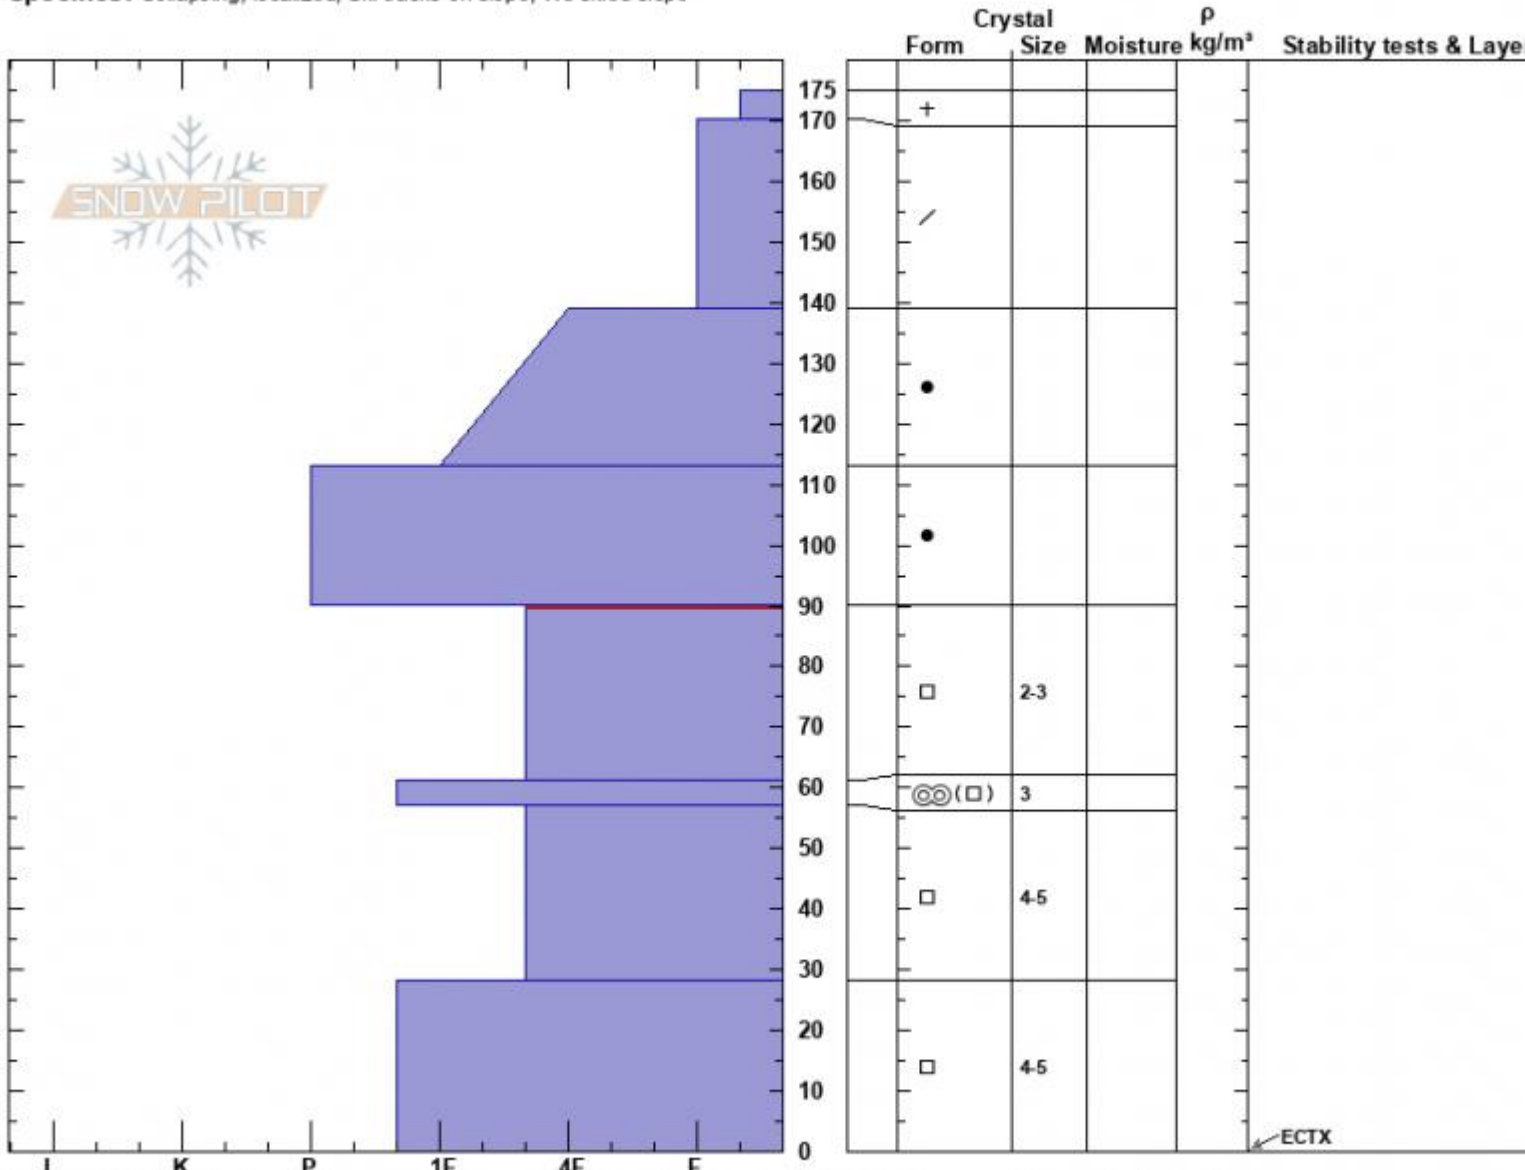

West Woody Profile
 Cooke City
 MT
 Elevation: 9400 ft
 Aspect: 295°
 Specifics: Collapsing, localized; Ski tracks on slope; We skied slope

Dave Zinn
 02/19/2024 - 1:00pm
 Co-ord: 44.98549N, -109.92732W
 Slope Angle: 28°
 Wind Loading: no

Stability: Poor
 Air Temperature:
 Sky Cover: BKN
 Precipitation: NO
 Wind: S Light Breeze

HS:175 Layer Notes:
 90-61cm: Problematic layer

Advisory Region
 Cooke City
 Longitude
 -109.92W
 Latitude
 44.97N
Avalanche Details: [Large Collapse on West Woody Ridge](#)
 Cooke City, 2024-02-20