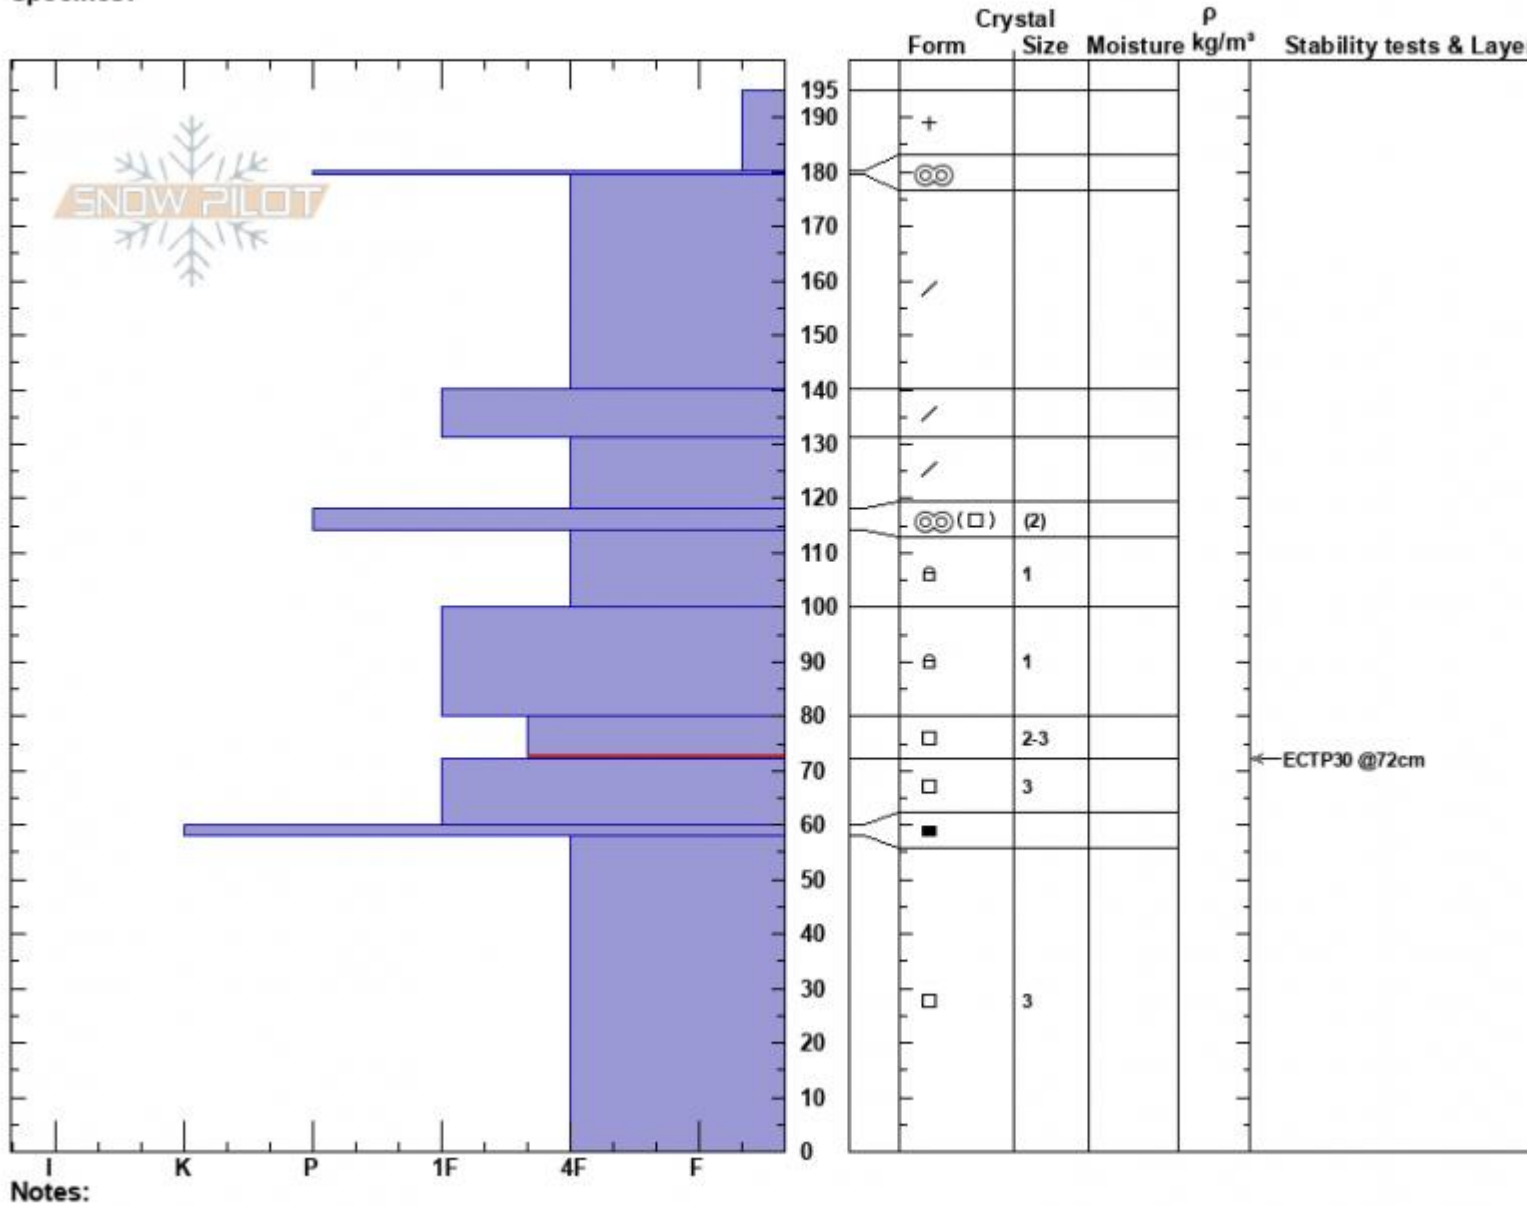

Top of Yale Creek S
 Centennial Range
 MT
 Elevation: 8990 ft
 Aspect: 190°
 Specifics:

Zach Peterson
 02/08/2024 - 12:30pm
 Co-ord: 44.55265N, -111.46456W
 Slope Angle: 10°
 Wind Loading: no

Stability: Poor
 Air Temperature:
 Sky Cover: OVC
 Precipitation: S2
 Wind: Calm

HS:195 Layer Notes:
 PF:85 80-72cm:Problematic layer

Notes:
 Advisory Region
 Island Park
 Longitude
 -111.46W
 Latitude
 44.55N
 Island Park, 2024-02-08