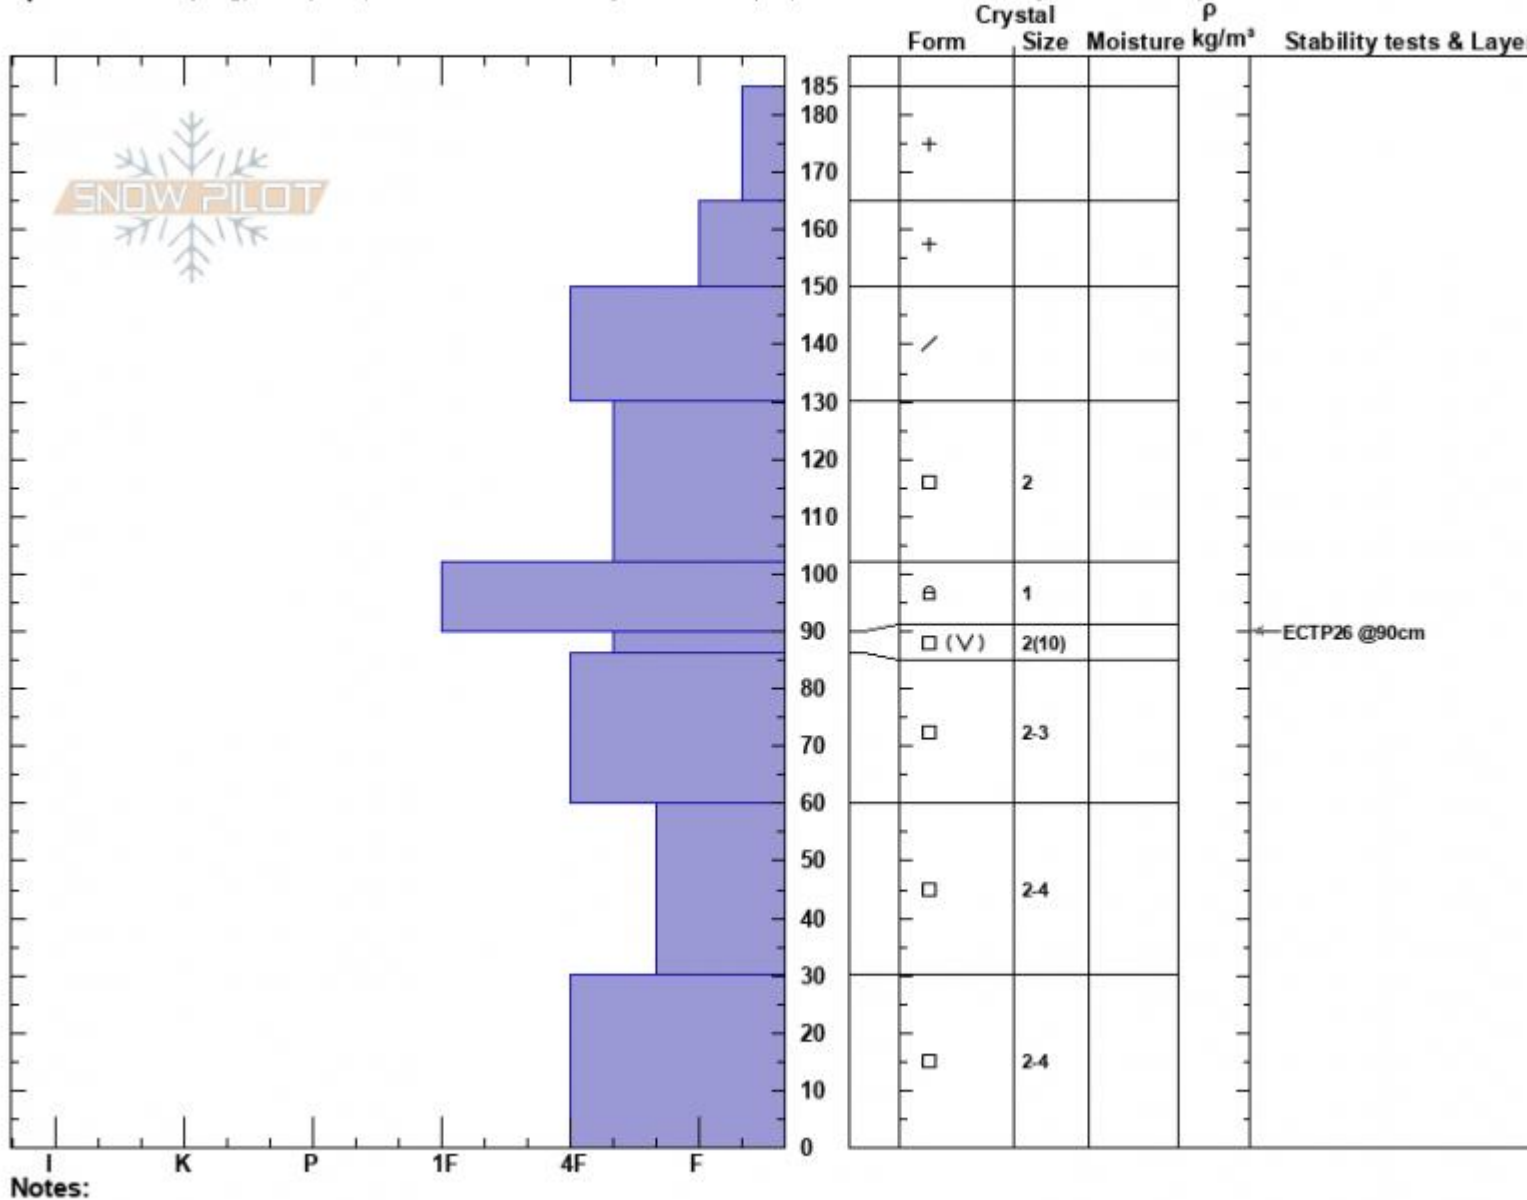

Tepee Widns Bndry  
 Madison Range-S  
 MT  
 Elevation: 9550 ft  
 Aspect: 1°  
 Specifics: Collapsing, widespread; Recent avalanche activity on similar slopes;

Zach Peterson  
 02/09/2024 - 12:00pm  
 Co-ord: 44.91425N, -111.18887W  
 Slope Angle: 22°  
 Wind Loading: previous

Stability: Very Poor  
 Air Temperature:  
 Sky Cover: BKN  
 Precipitation: NO  
 Wind: Calm

HS:185  
 PF:65  
 Layer Notes: 90-86cm:Problematic layer

Recent avalanche activity on different slopes

Notes:  
 Advisory Region  
 Southern Madison  
 Longitude  
 -111.19W  
 Latitude  
 44.90N  
 Southern Madison, 2024-02-09