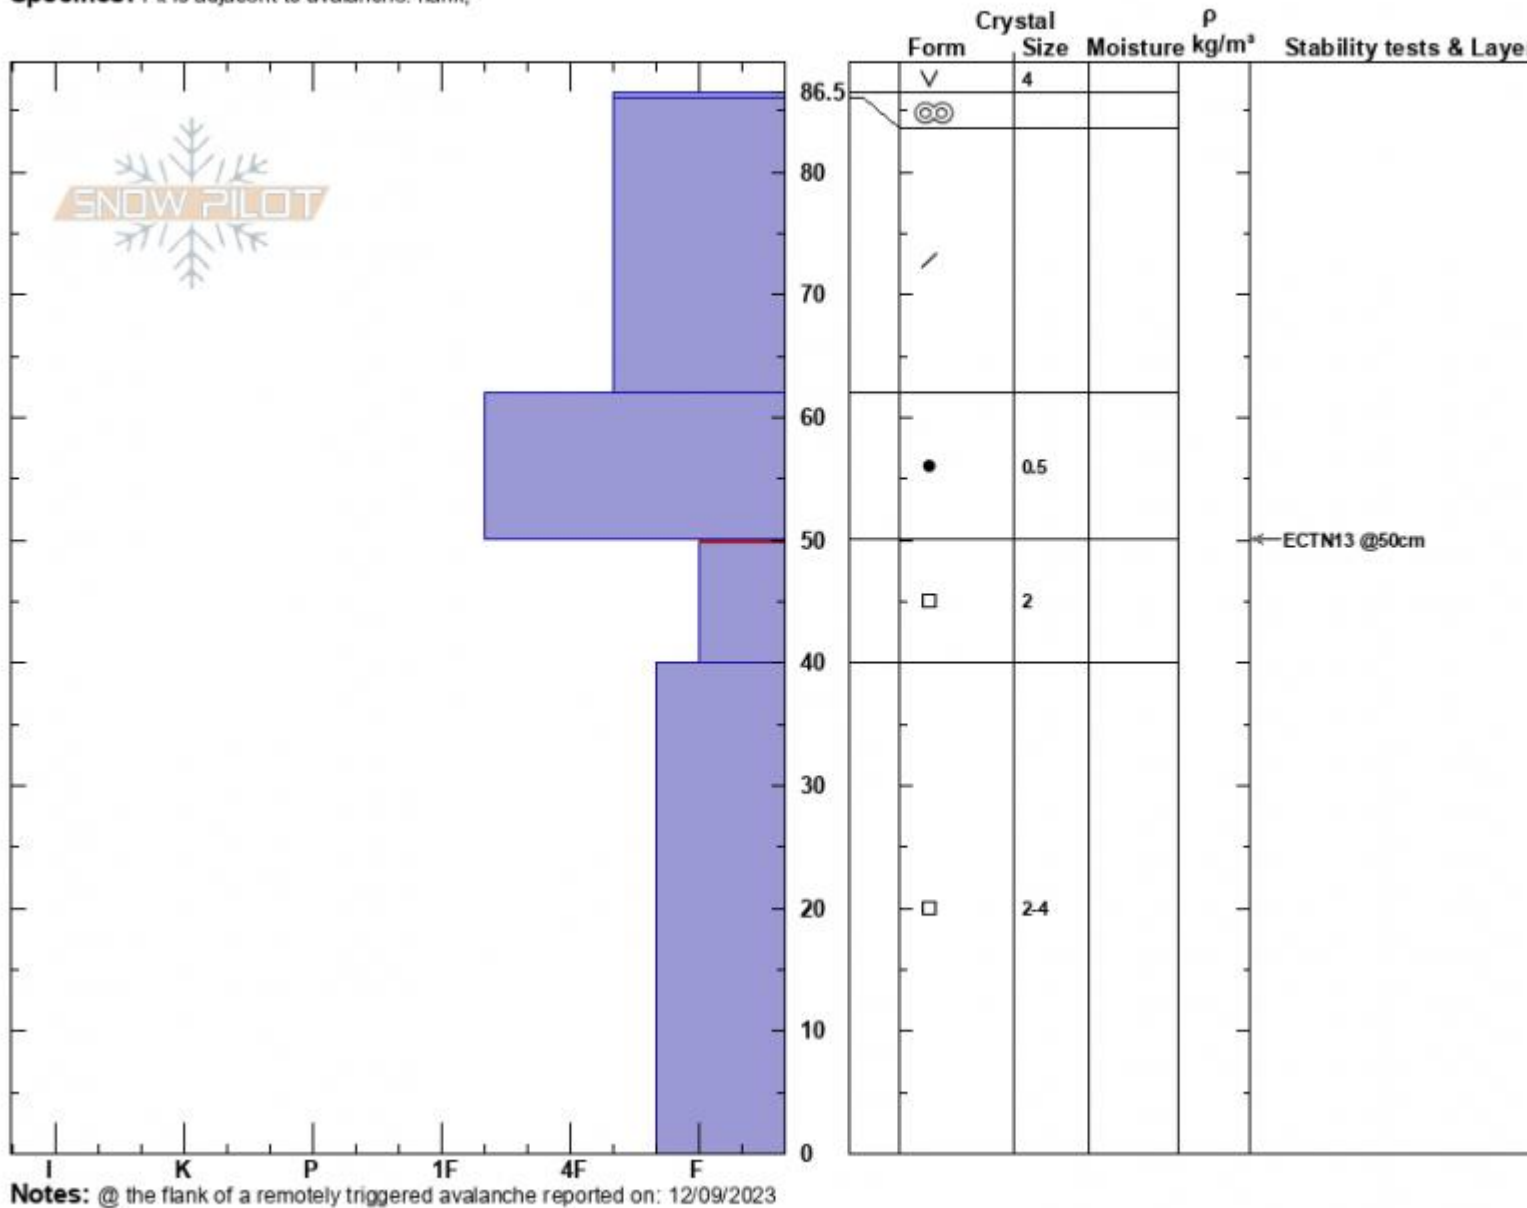

Tepee Basin Avalanche  
 Madison Range-S  
 MT  
**Elevation:** 9260 ft  
**Aspect:** 20°  
**Specifics:** Pit is adjacent to avalanche: flank;

Zach Peterson  
 12/13/2023 - 11:45am  
**Co-ord:** 44.90382N, -111.19498W  
**Slope Angle:** 32°  
**Wind Loading:**

**Stability:** Fair  
**Air Temperature:**  
**Sky Cover:** CLR  
**Precipitation:** NO  
**Wind:** Calm

**HS:**86.5 **Layer Notes:**  
 50-40cm: Problematic layer

Advisory Region  
 Southern Madison  
 Longitude  
 -111.19W  
 Latitude  
 44.90N