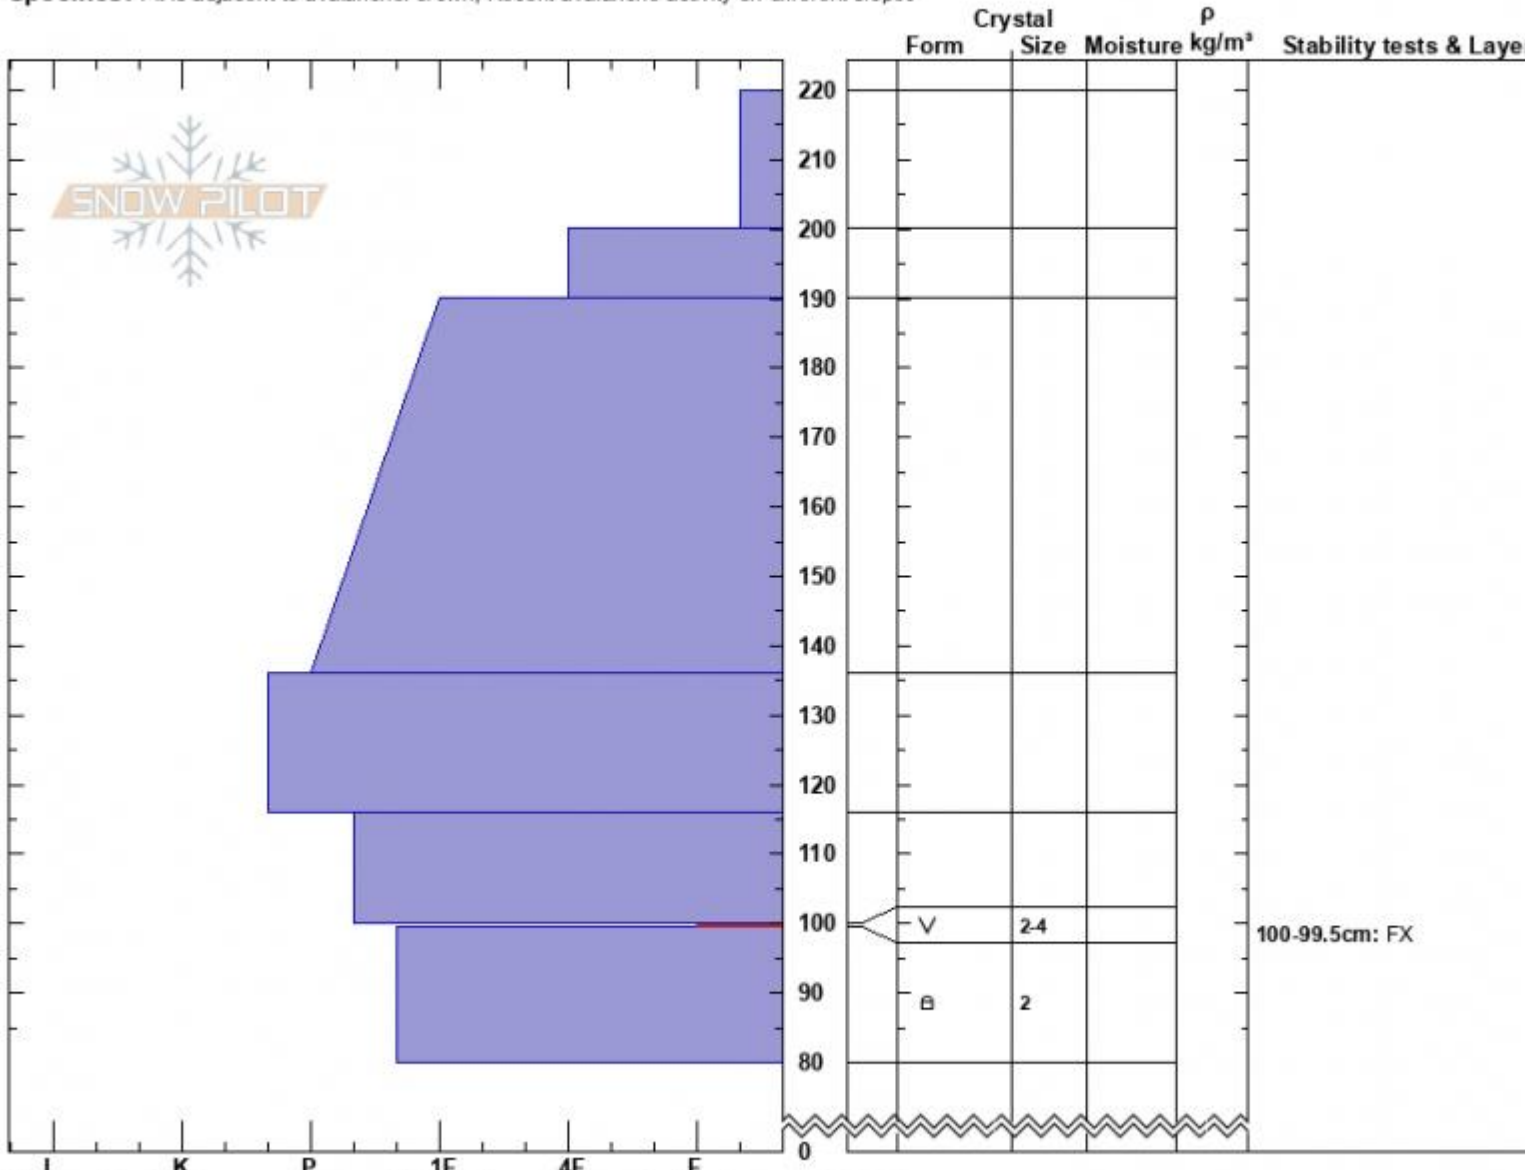

Daisy Pass Ava
 Cooke City
 MT
 Elevation: 10200 ft
 Aspect: 212°
 Specifics: Pit is adjacent to avalanche: crown;

Doug Chabot-Admin
 03/04/2023 - 10:20am
 Co-ord: 45.05537N, -109.95263W
 Slope Angle: 31°
 Wind Loading: previous

Stability:
 Air Temperature: -7°C
 Sky Cover: OVC
 Precipitation: NO
 Wind: W Light Breeze

HS:220
 Layer Notes:
 100-99.5cm: FX
 100-99.5cm: Problematic layer

Advisory Region
 Cooke City
 Longitude
 -109.96W
 Latitude
 45.05N
 Avalanche Details: [skier triggered large slide near Daisy](#)
 Cooke City, 2023-03-05