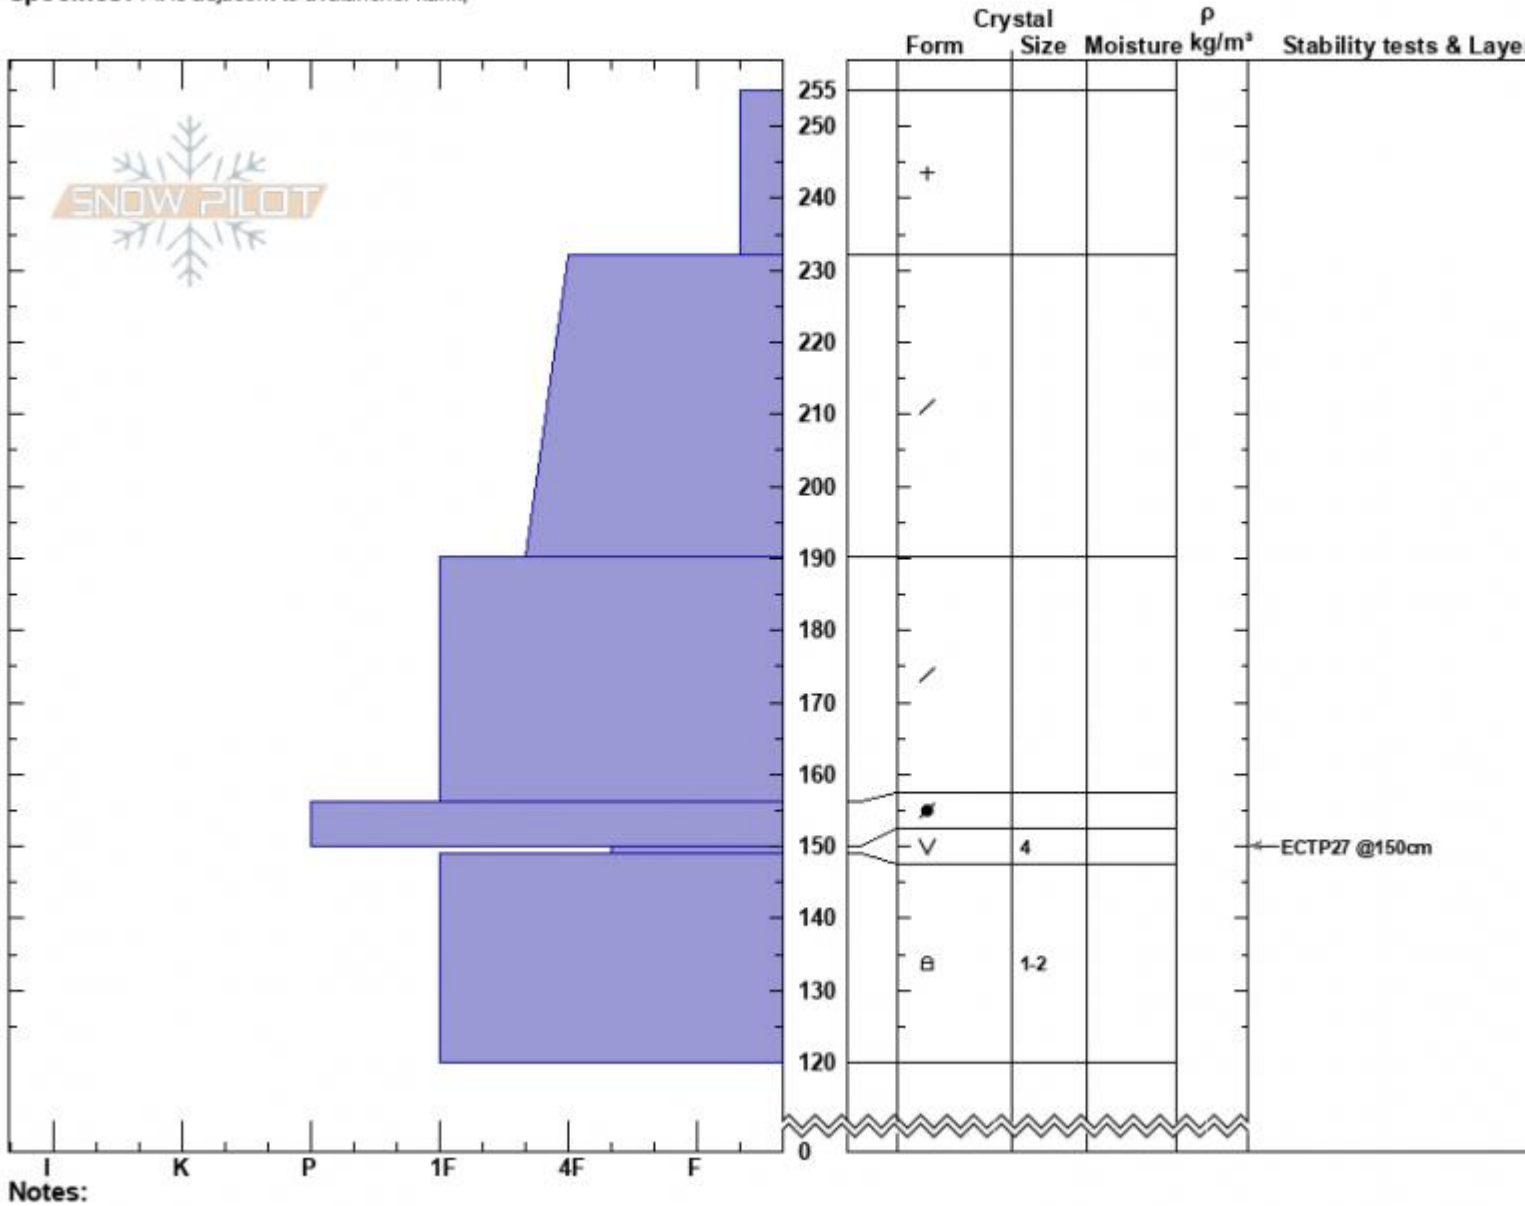

Sage Basin Avalanche  
 Madison Range-S  
 MT  
 Elevation: 9200 ft  
 Aspect: 19°  
 Specifics: Pit is adjacent to avalanche: flank;

Dave Zinn  
 03/01/2023 - 11:15am  
 Co-ord: 44.95055N, -111.31178W  
 Slope Angle: 38°  
 Wind Loading: previous

Stability: Fair  
 Air Temperature:  
 Sky Cover: OVC  
 Precipitation: S-1  
 Wind: Calm

HS:255    **Layer Notes:**  
 150-149cm: Problematic layer

Advisory Region  
 Southern Madison  
 Longitude  
 -111.27W  
 Latitude  
 45.06N

**Avalanche Details:** [Natural Avalanche Sage Basin](#)  
 Southern Madison, 2023-03-01