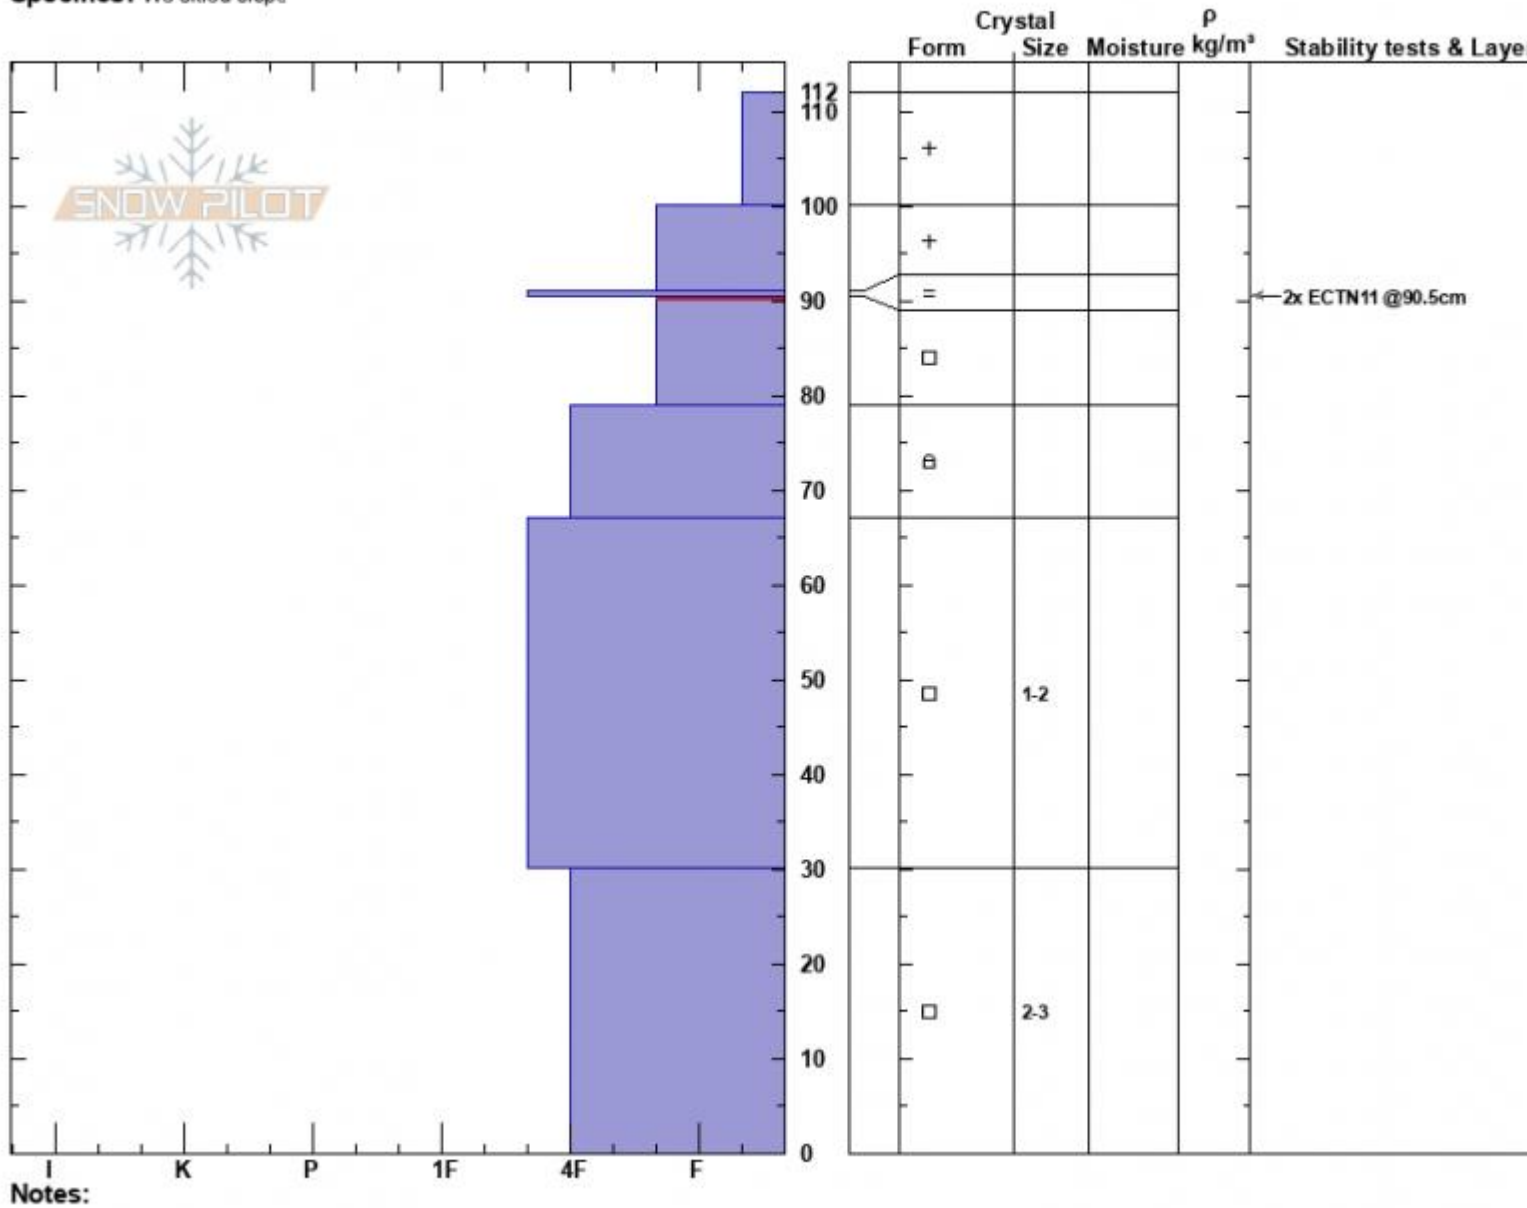

Hebgen Lake
 Lionhead Range
 MT
 Elevation: 8700 ft
 Aspect: 135°
 Specifics: We skied slope

Ian Hoyer
 12/29/2022 - 12:00pm
 Co-ord: 44.83853N, -111.34065W
 Slope Angle: 25°
 Wind Loading: no

Stability: Fair
 Air Temperature:
 Sky Cover: OVC
 Precipitation: S-1
 Wind: Calm

HS:112 Layer Notes:
 PF:90 90.5-79cm: Problematic layer
 PS: 15

Advisory Region
 Lionhead Range
 Longitude
 -111.34W
 Latitude
 44.84N
 Lionhead Range, 2022-12-29