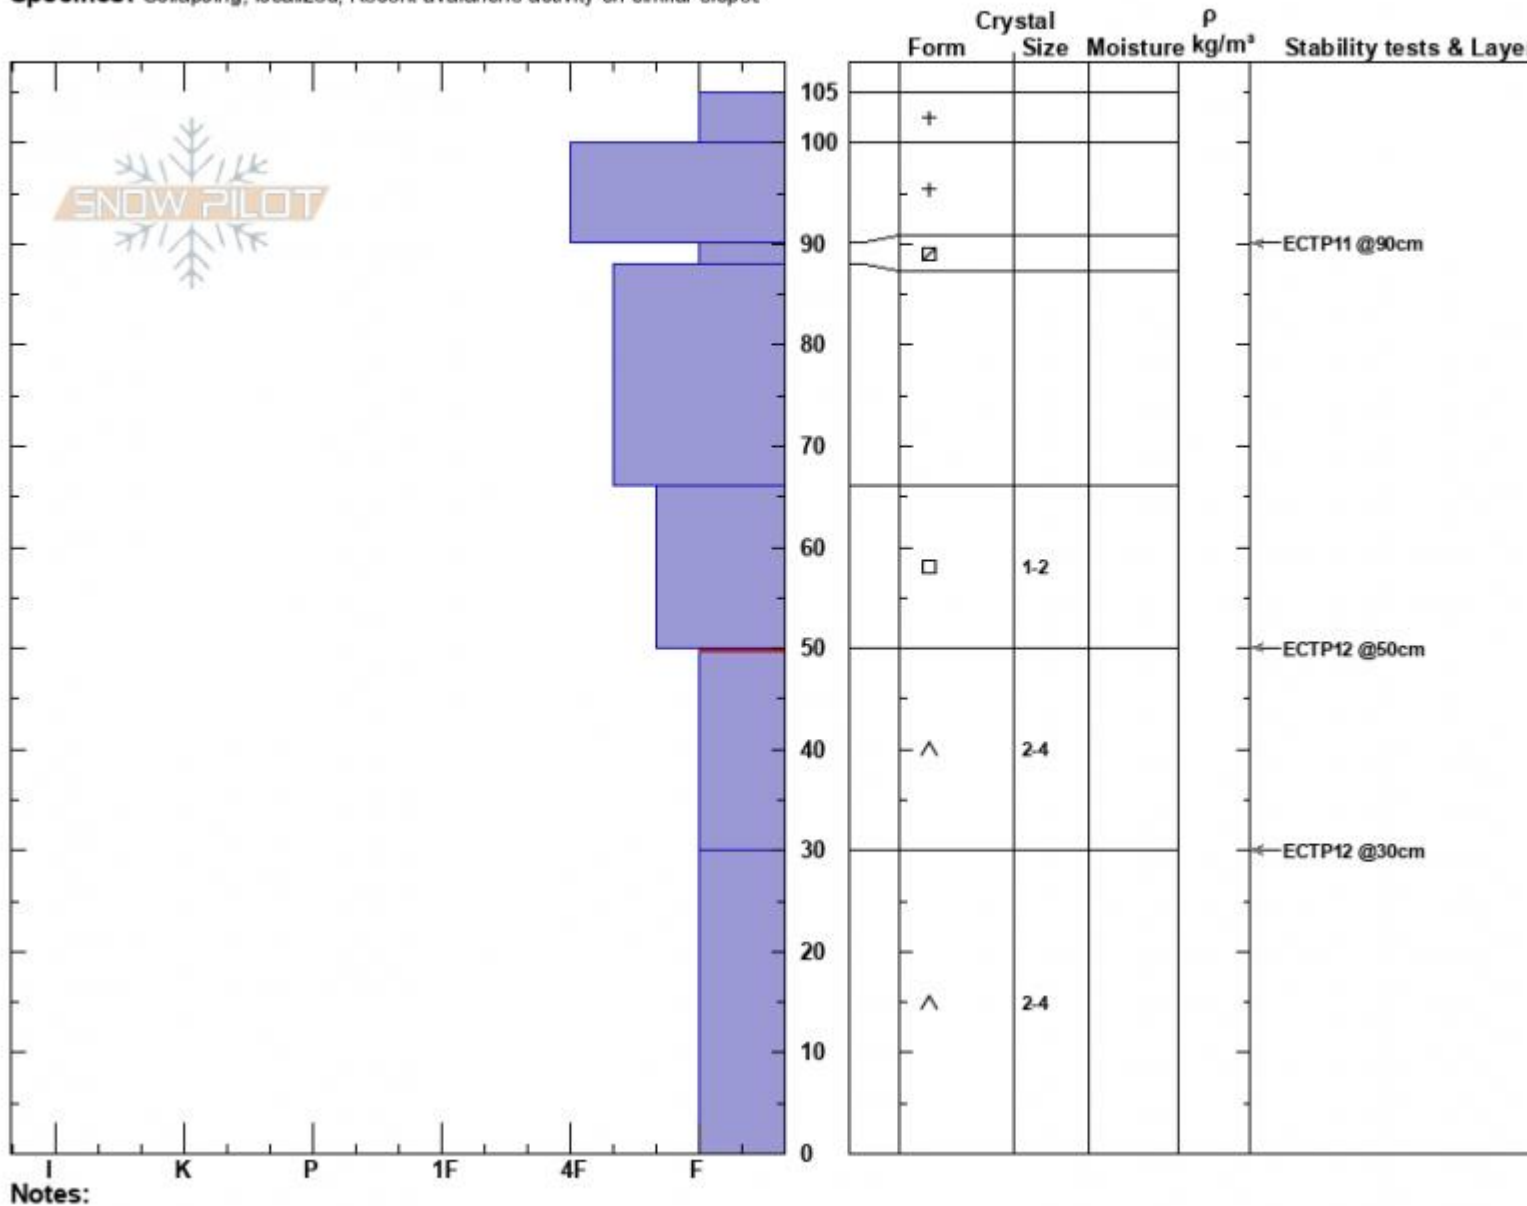

Sunlight Basin
 Madison Range-S
 MT
 Elevation: 9438 ft
 Aspect: 105°

Ian Hoyer
 12/28/2022 - 10:00am
 Co-ord: 44.97520N, -111.31385W
 Slope Angle: 30°
 Wind Loading: no

Stability: Poor
 Air Temperature:
 Sky Cover: OVC
 Precipitation: S-1
 Wind: Calm

HS:105
 PF:65
 Layer Notes:
 50-30cm: Problematic layer

Specifics: Collapsing, localized; Recent avalanche activity on similar slopes

Advisory Region
 Southern Madison
 Longitude
 -111.27W
 Latitude
 45.06N

Avalanche Details: [Natural Avalanche in Sage Basin](#)
 Southern Madison, 2022-12-28