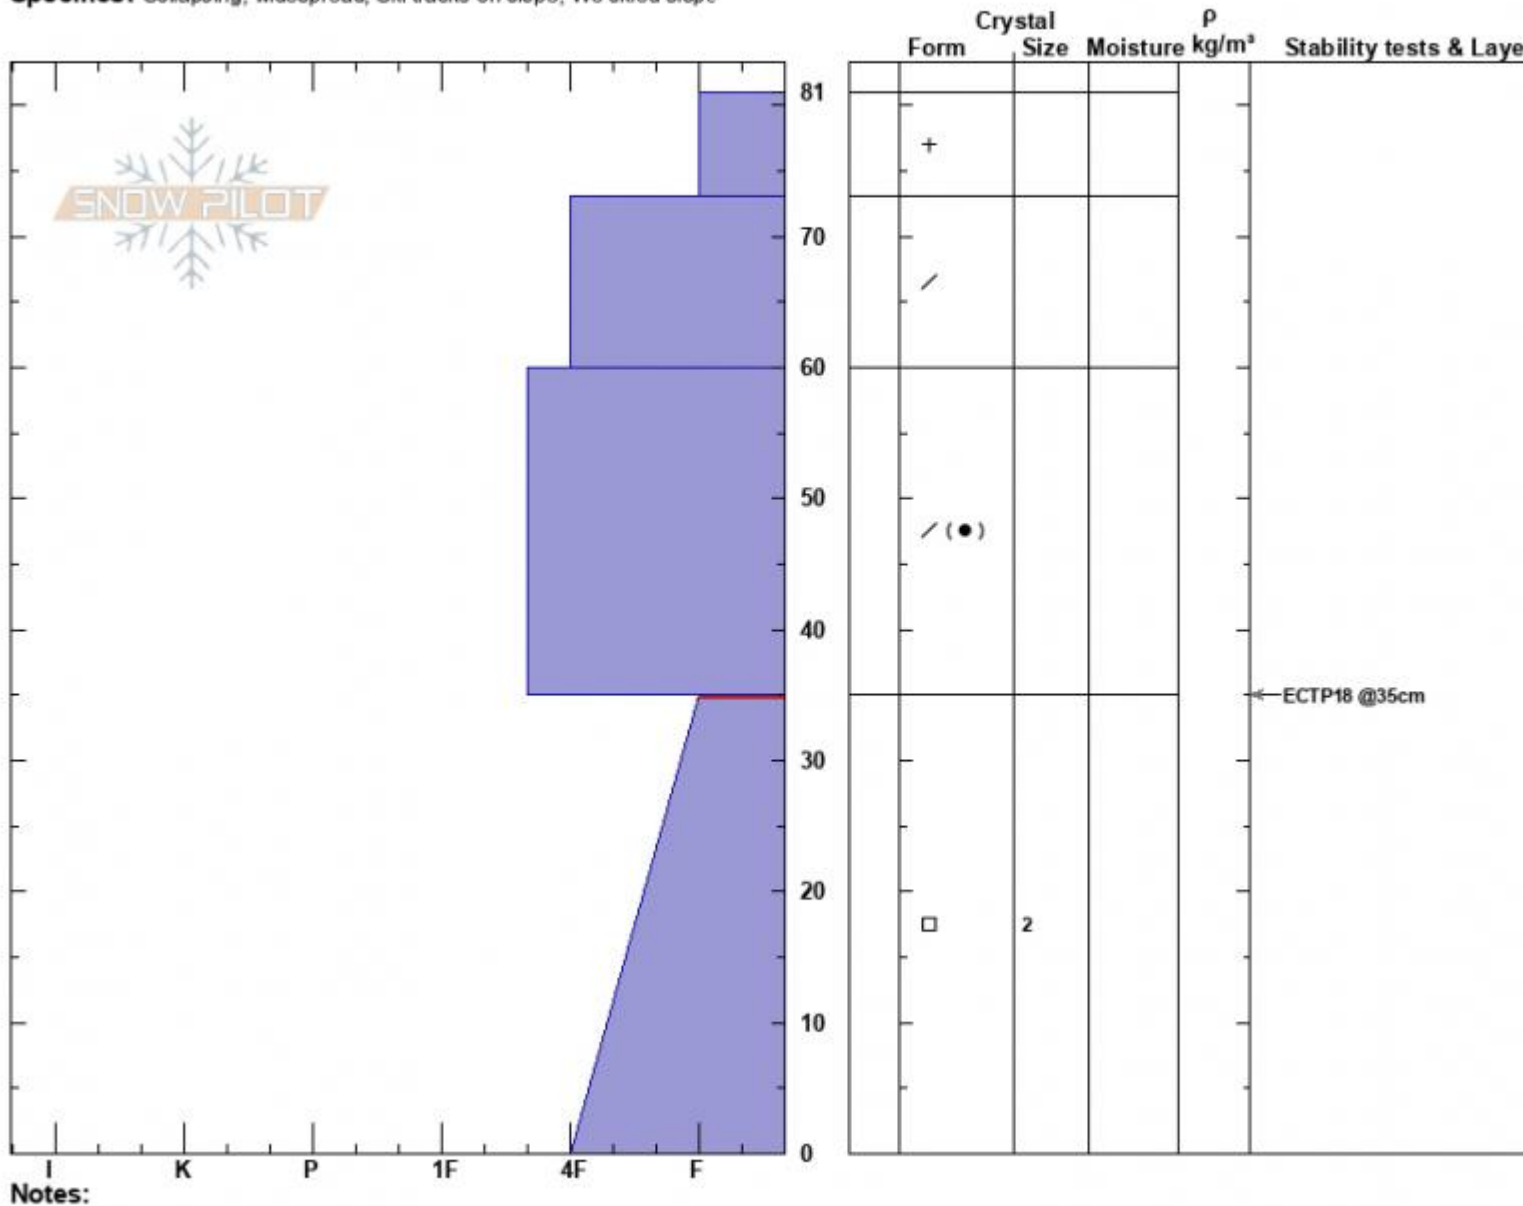

Bacon Rind Low  
 Madison Range-S  
 MT  
 Elevation: 7100 ft  
 Aspect: 195°  
 Specifics: Collapsing, widespread; Ski tracks on slope; We skied slope

Ian Hoyer  
 12/13/2022 - 10:00am  
 Co-ord: 44.96758N, -111.08137W  
 Slope Angle: 20°  
 Wind Loading: no

Stability: Fair  
 Air Temperature:  
 Sky Cover: FEW  
 Precipitation: S-1  
 Wind: W Light Breeze

HS:81  
 PF:50  
 PS:25  
 Layer Notes:  
 35-0cm: Problematic layer

Notes:  
 Advisory Region  
 Southern Madison  
 Longitude  
 -111.10W  
 Latitude  
 44.96N  
 Southern Madison, 2022-12-13