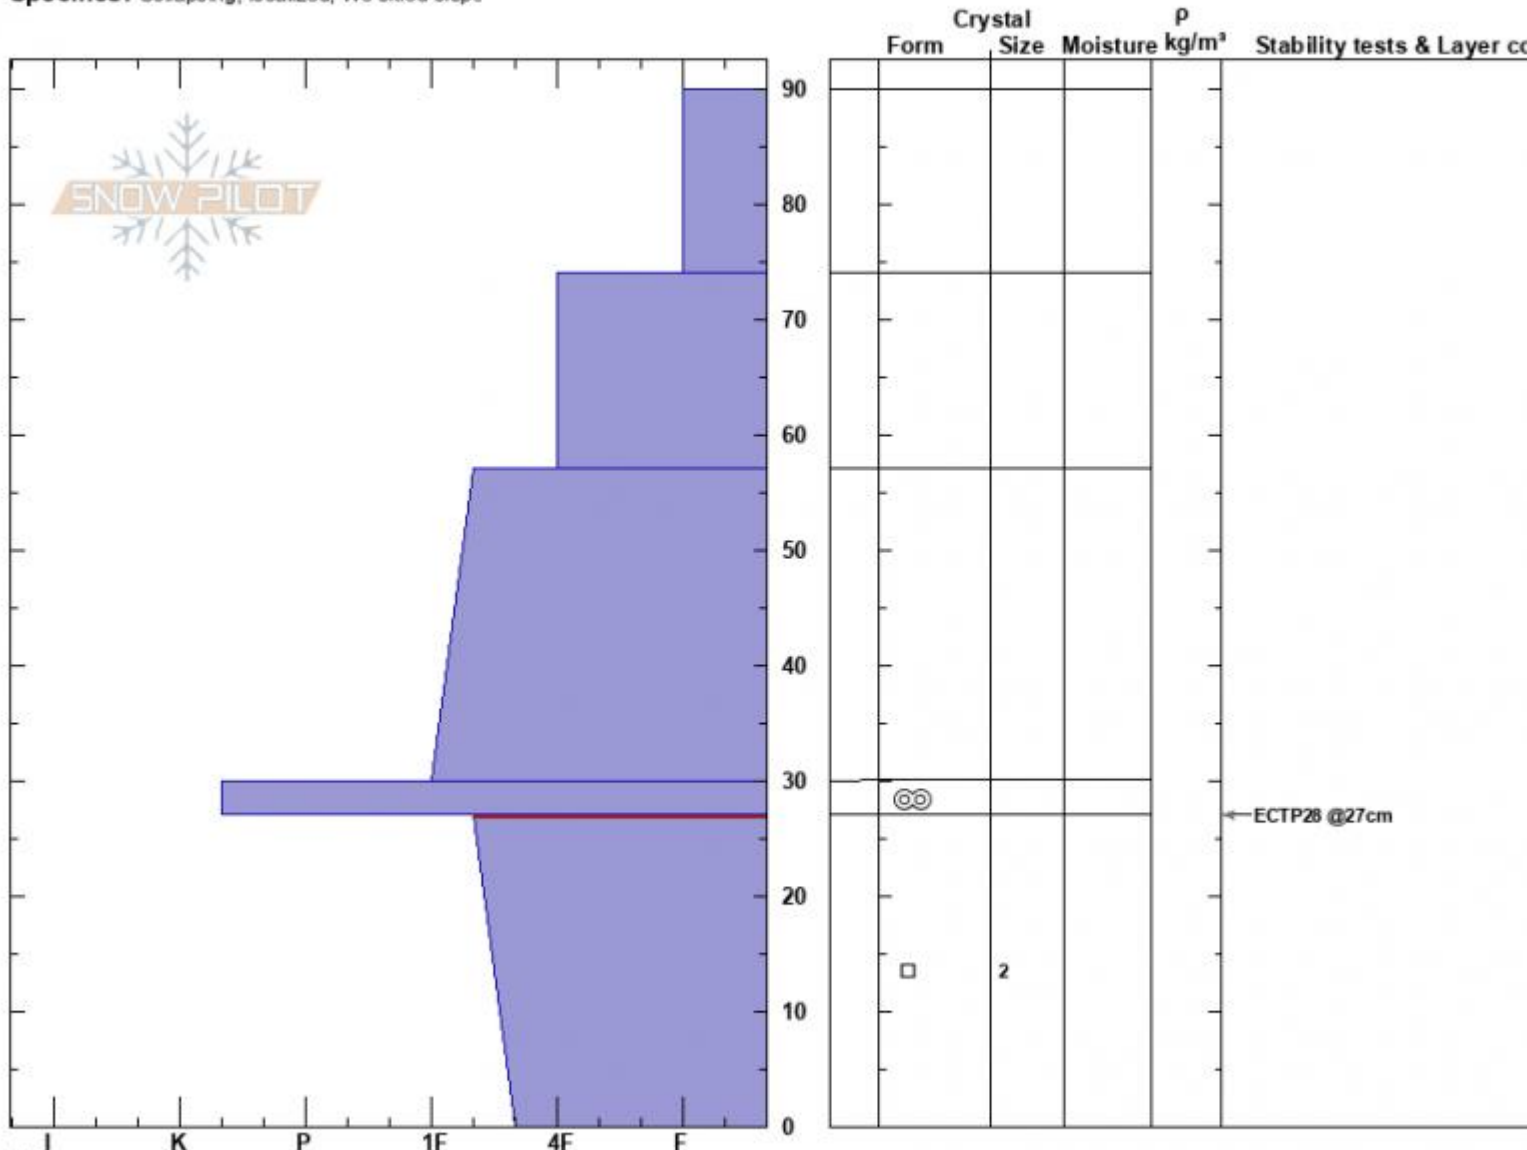

east Mt. Henderson
 Beartooths
 MT
 Elevation: 9450 ft
 Aspect: 95°
 Specifics: Collapsing, localized; We skied slope

Beau Fredlund
 11/12/2022 - 11:00am
 Co-ord:
 Slope Angle: 29°
 Wind Loading:

Stability:
 Air Temperature:
 Sky Cover: CLR
 Precipitation: NO
 Wind: Calm

HS:90
 Layer Notes:
 27-0cm: Problematic layer

Notes: Snowpit location was in a relatively wind sheltered area. Above the snowpit location, much of the east facing terrain was significantly wind affected/ 1F s recent storm and not optimal for skiing. It seemed like all other aspects around the Mt. Henderson area (S, W and N) had less surface wind affect.

No avalanche activity observed.

Advisory Region
 Cooke City
 Longitude
 -109.95W
 Latitude
 45.05N

Avalanche Details: [Large collapses near Cooke City](#)
 Cooke City, 2022-11-13