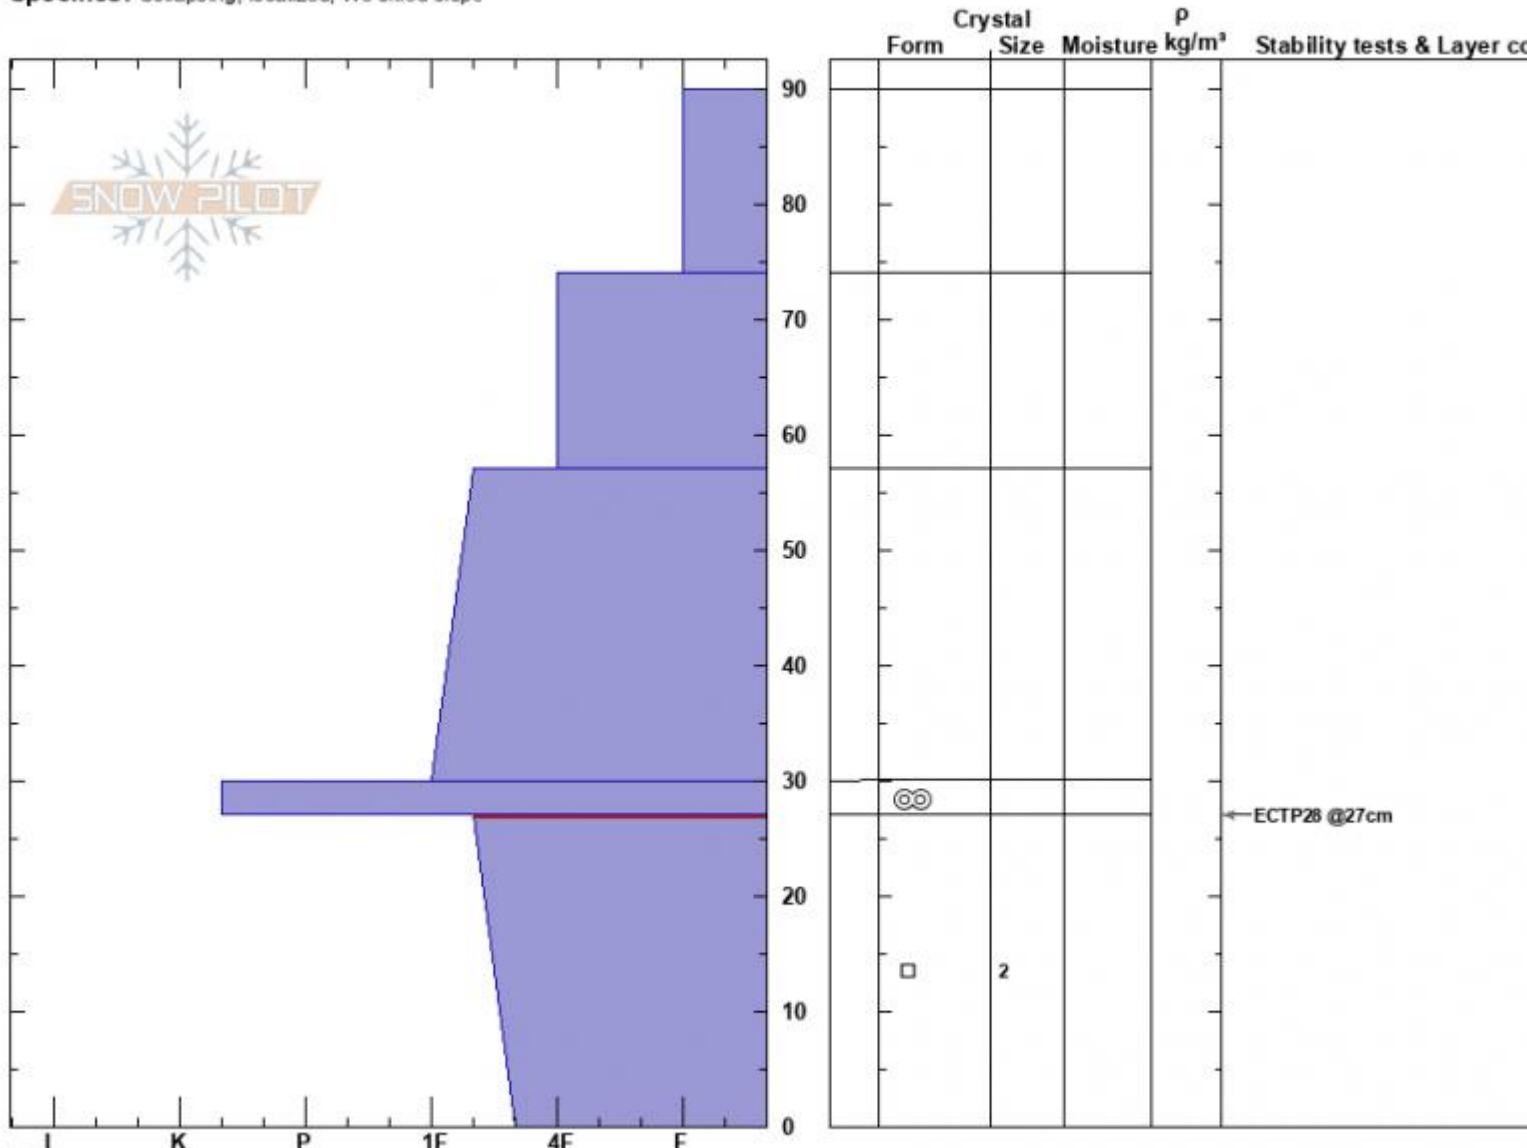

east Mt. Henderson
 Beartooths
 MT
Elevation: 9450 ft
Aspect: 95°
Specifics: Collapsing, localized; We skied slope

Beau Fredlund
 11/12/2022 - 11:00am
Co-ord:
Slope Angle: 29°
Wind Loading:

Stability:
Air Temperature:
Sky Cover: CLR
Precipitation: NO
Wind: Calm

HS:90
Layer Notes:
 27-0cm: Problematic layer

Notes: Snowpit location was in a relatively wind sheltered area. Above the snowpit location, much of the east facing terrain was significantly wind affected/ 1F s recent storm and not optimal for skiing. It seemed like all other aspects around the Mt. Henderson area (S, W and N) had less surface wind affect.

No avalanche activity observed.

Advisory Region
 Cooke City
 Longitude
 -109.95W
 Latitude
 45.05N

Avalanche Details: [Large collapses near Cooke City](#)
 Cooke City, 2022-11-13