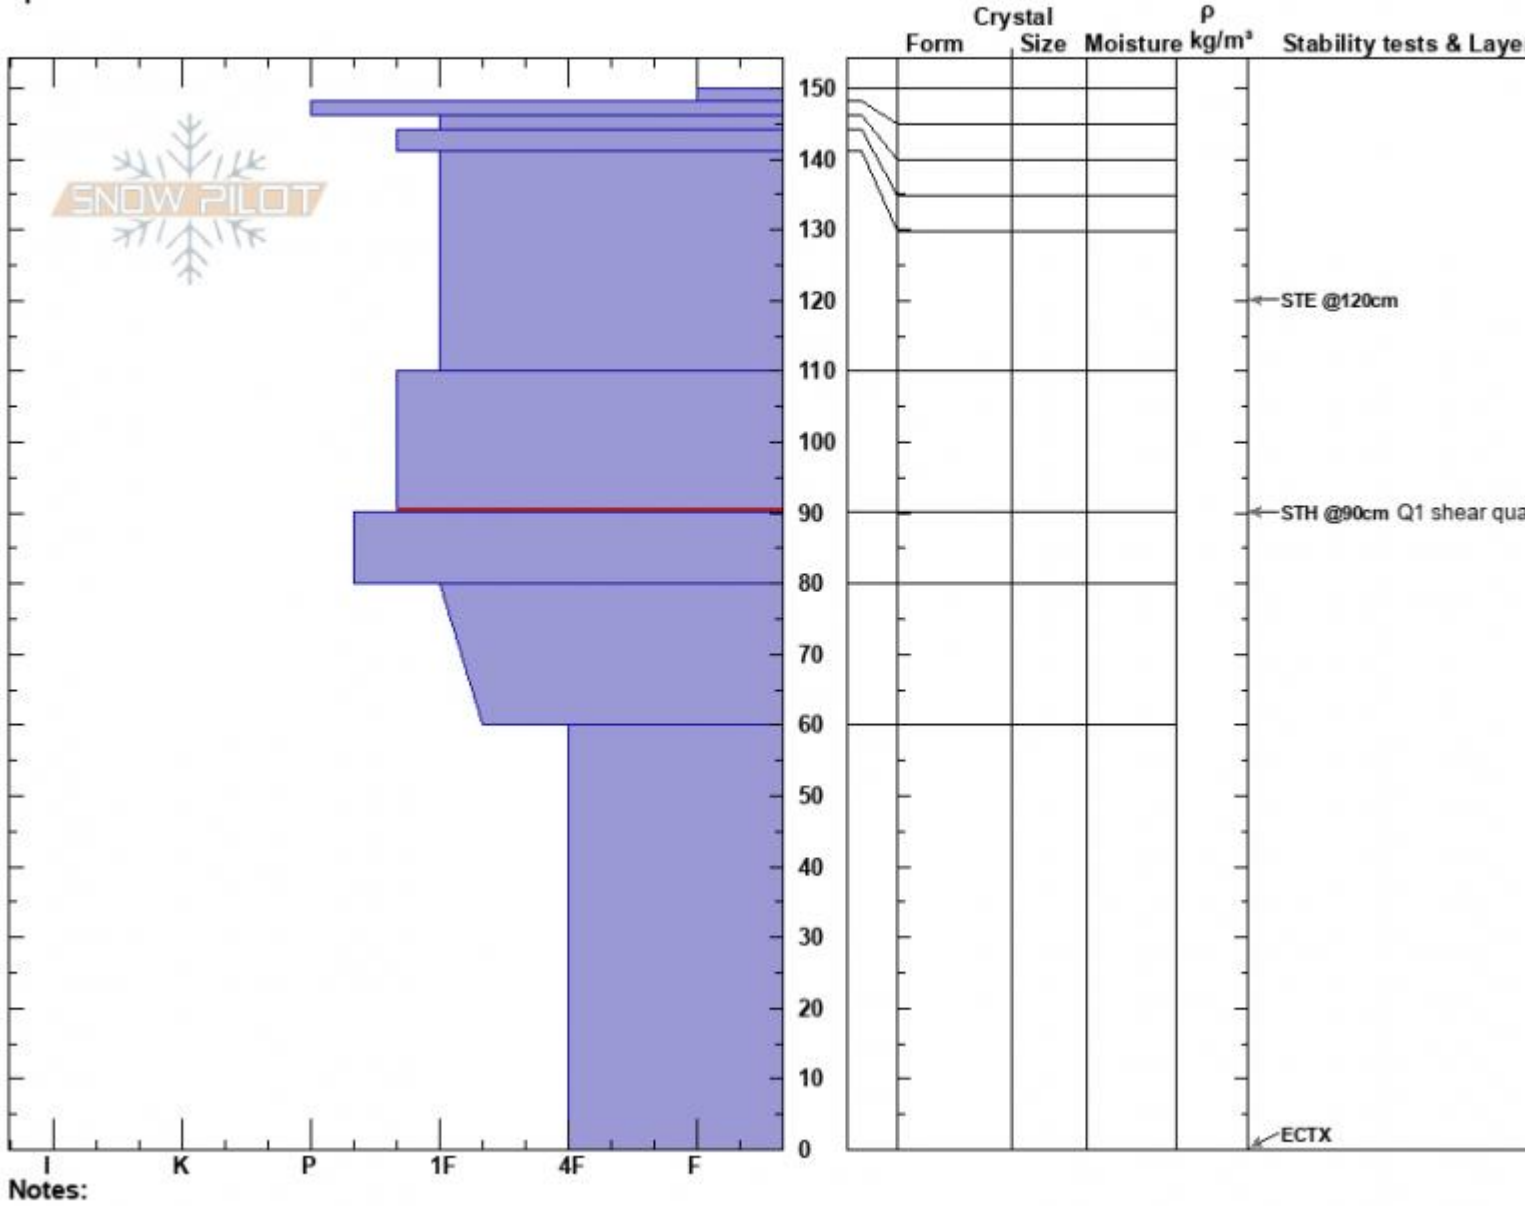

Flathead Pass
 Bridger Range
 MT
 Elevation: 2325 m
 Aspect: NE
 Specifics:

Erich Schreier
 05/01/2022 - 10:30am
 Co-ord: 45.96732N, -111.01052W
 Slope Angle: 30°
 Wind Loading: yes

Stability:
 Air Temperature: 0°C
 Sky Cover: X
 Precipitation: S-1
 Wind: SW Light Breeze

HS:150 Layer Notes:
 110-90cm: Problematic layer

Advisory Region
 Bridger Range
 Longitude
 -111.02W
 Latitude
 45.97N
 Bridger Range, 2022-05-02