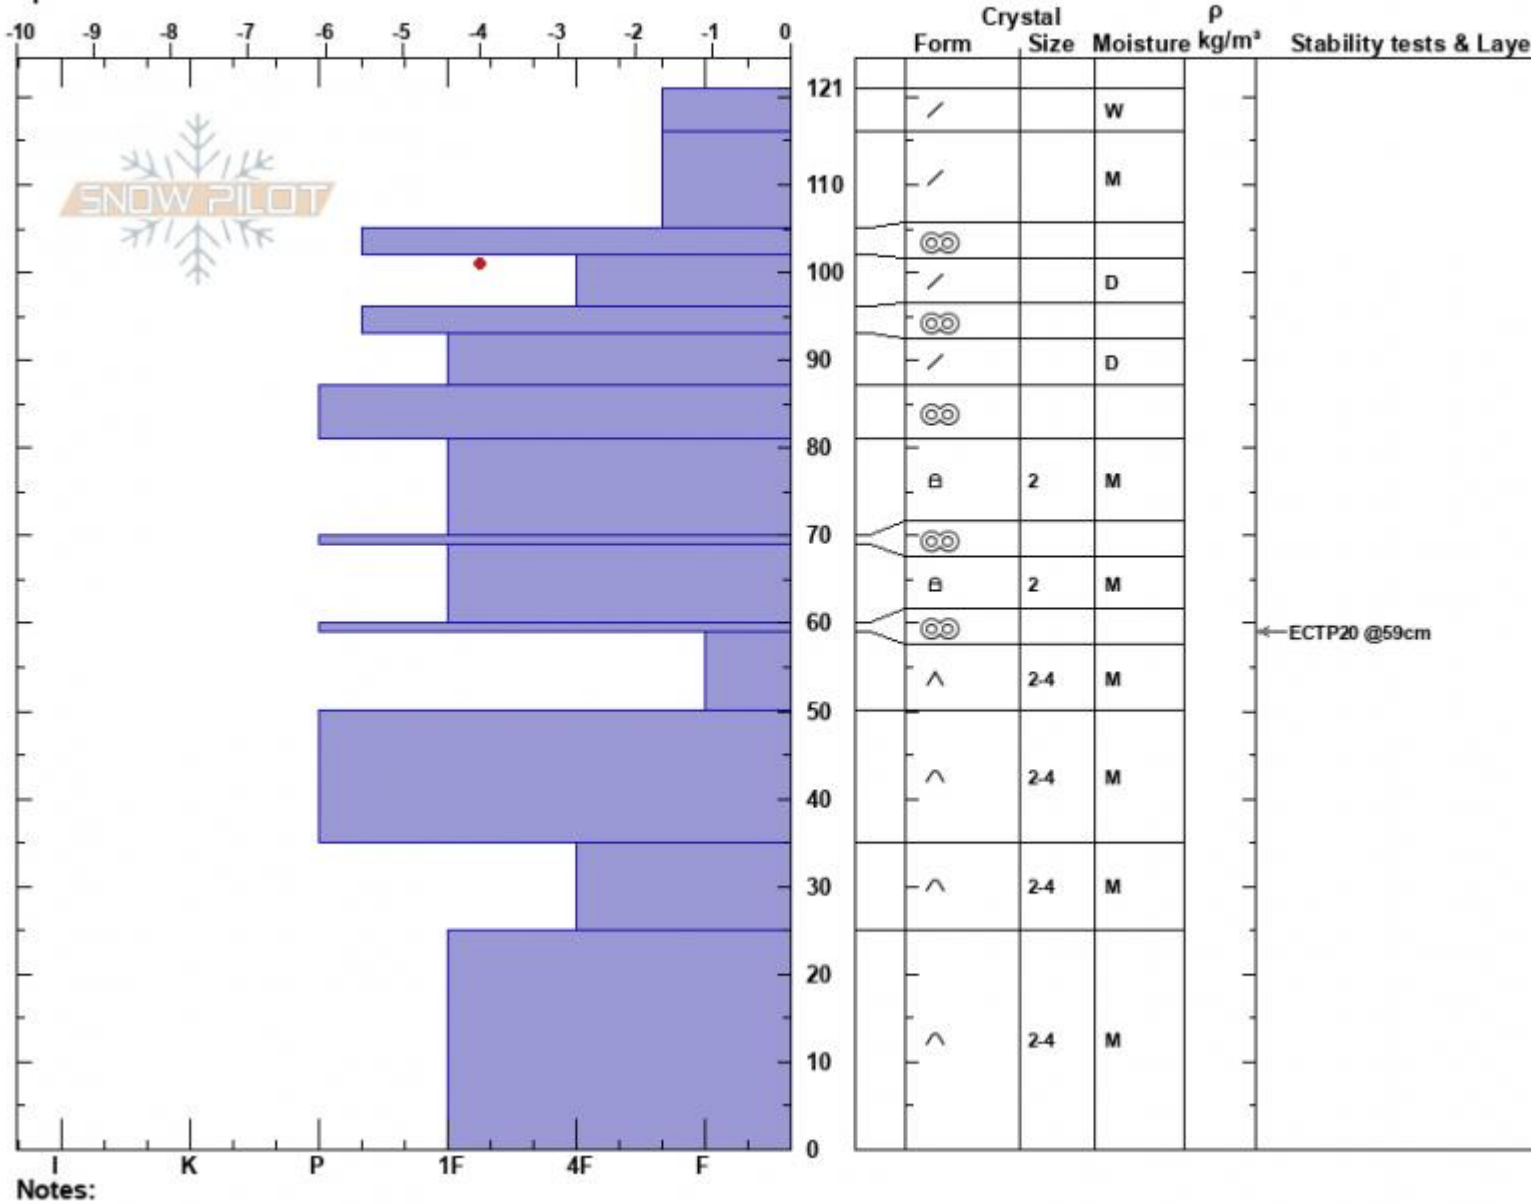

Wheeler Meadow
 Gallatin Range-N
 MT
 Elevation: 8100 ft
 Aspect: 100°
 Specifics:

Ian Hoyer
 03/23/2022 - 11:00am
 Co-ord: 45.50096N, -111.07597W
 Slope Angle: 25°
 Wind Loading: no

Stability: Fair
 Air Temperature:
 Sky Cover: FEW
 Precipitation: NO
 Wind: Calm

HS:121
 PF:40
 PS: 10
 Layer Notes:
 59-50cm: Problematic layer

Advisory Region
 Northern Gallatin
 Longitude
 -111.08W
 Latitude
 45.51N
 Northern Gallatin, 2022-03-24