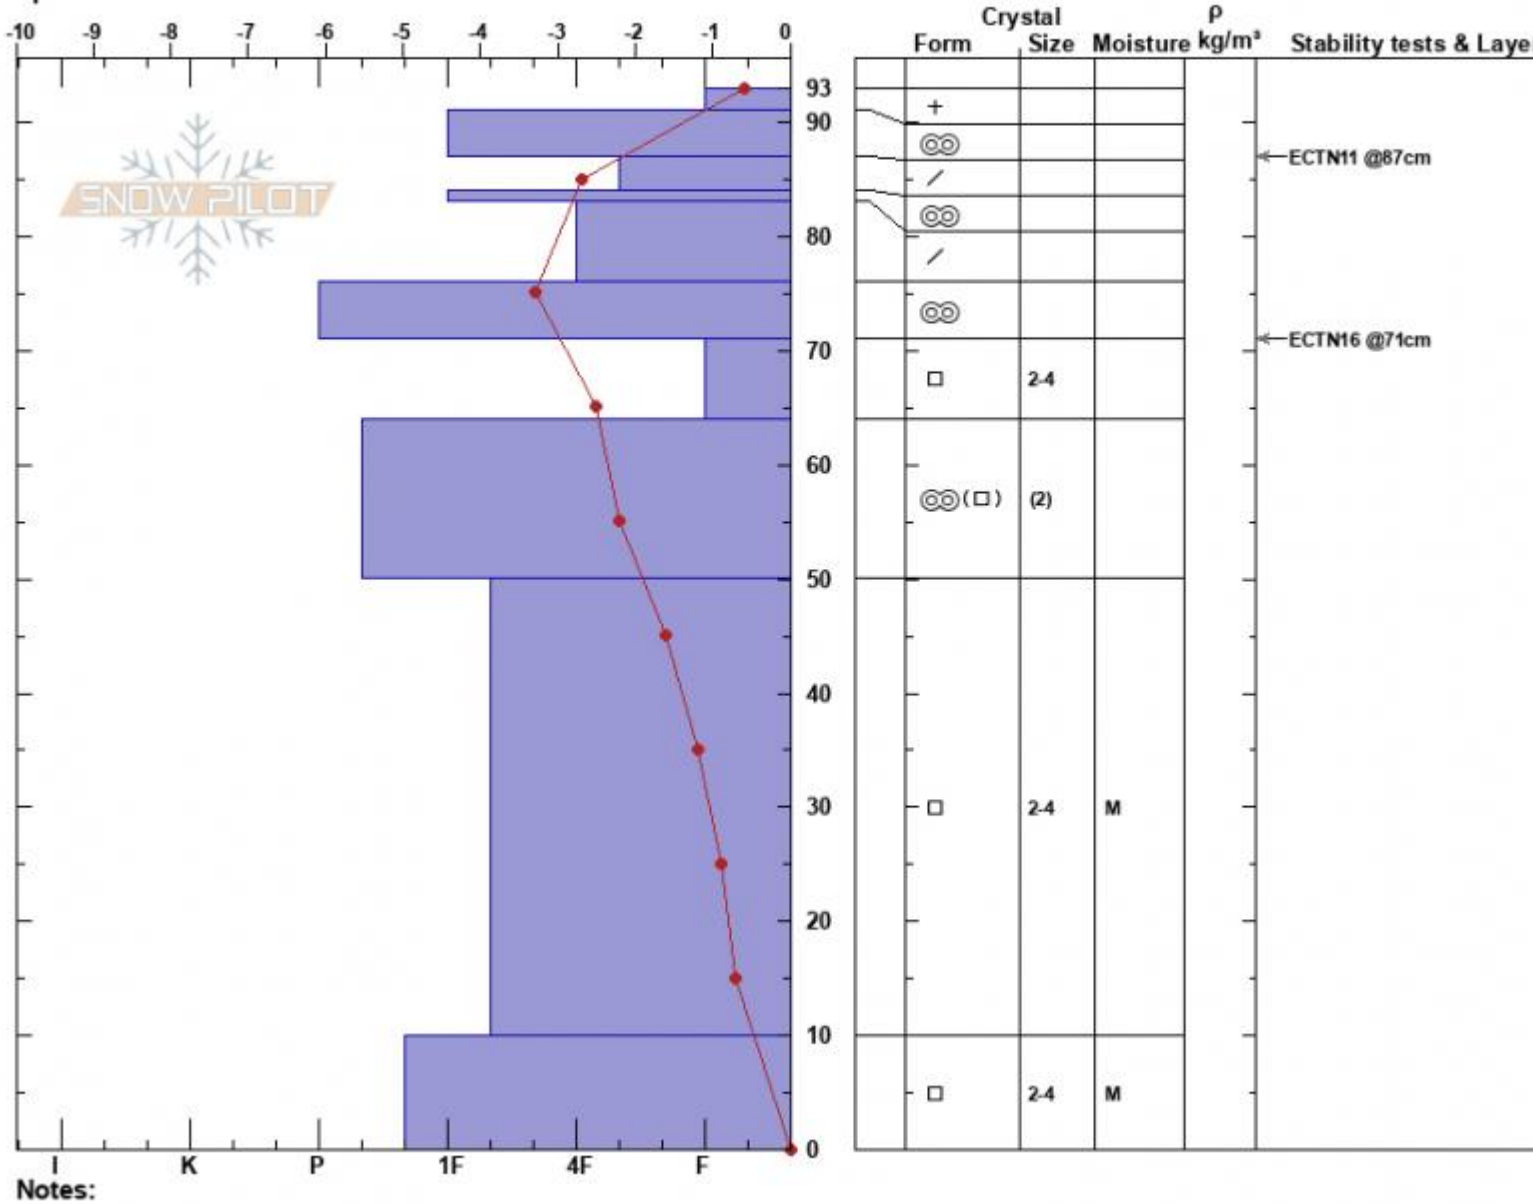

Hebgen Lake
 Lionhead Range
 MT
 Elevation: 8846 ft
 Aspect: 150°
 Specifics:

Hannah Marshall
 03/22/2022 - 12:00pm
 Co-ord: 44.83918N, -111.34193W
 Slope Angle: 20°
 Wind Loading:

Stability: Good
 Air Temperature: -1.5°C
 Sky Cover: FEW
 Precipitation: NO
 Wind:
 HS:93
 PF:50
 Layer Notes: 71-64cm:Problematic layer

Notes:
 Advisory Region
 Lionhead Range
 Longitude
 -111.34W
 Latitude
 44.84N
 Lionhead Range, 2022-03-22