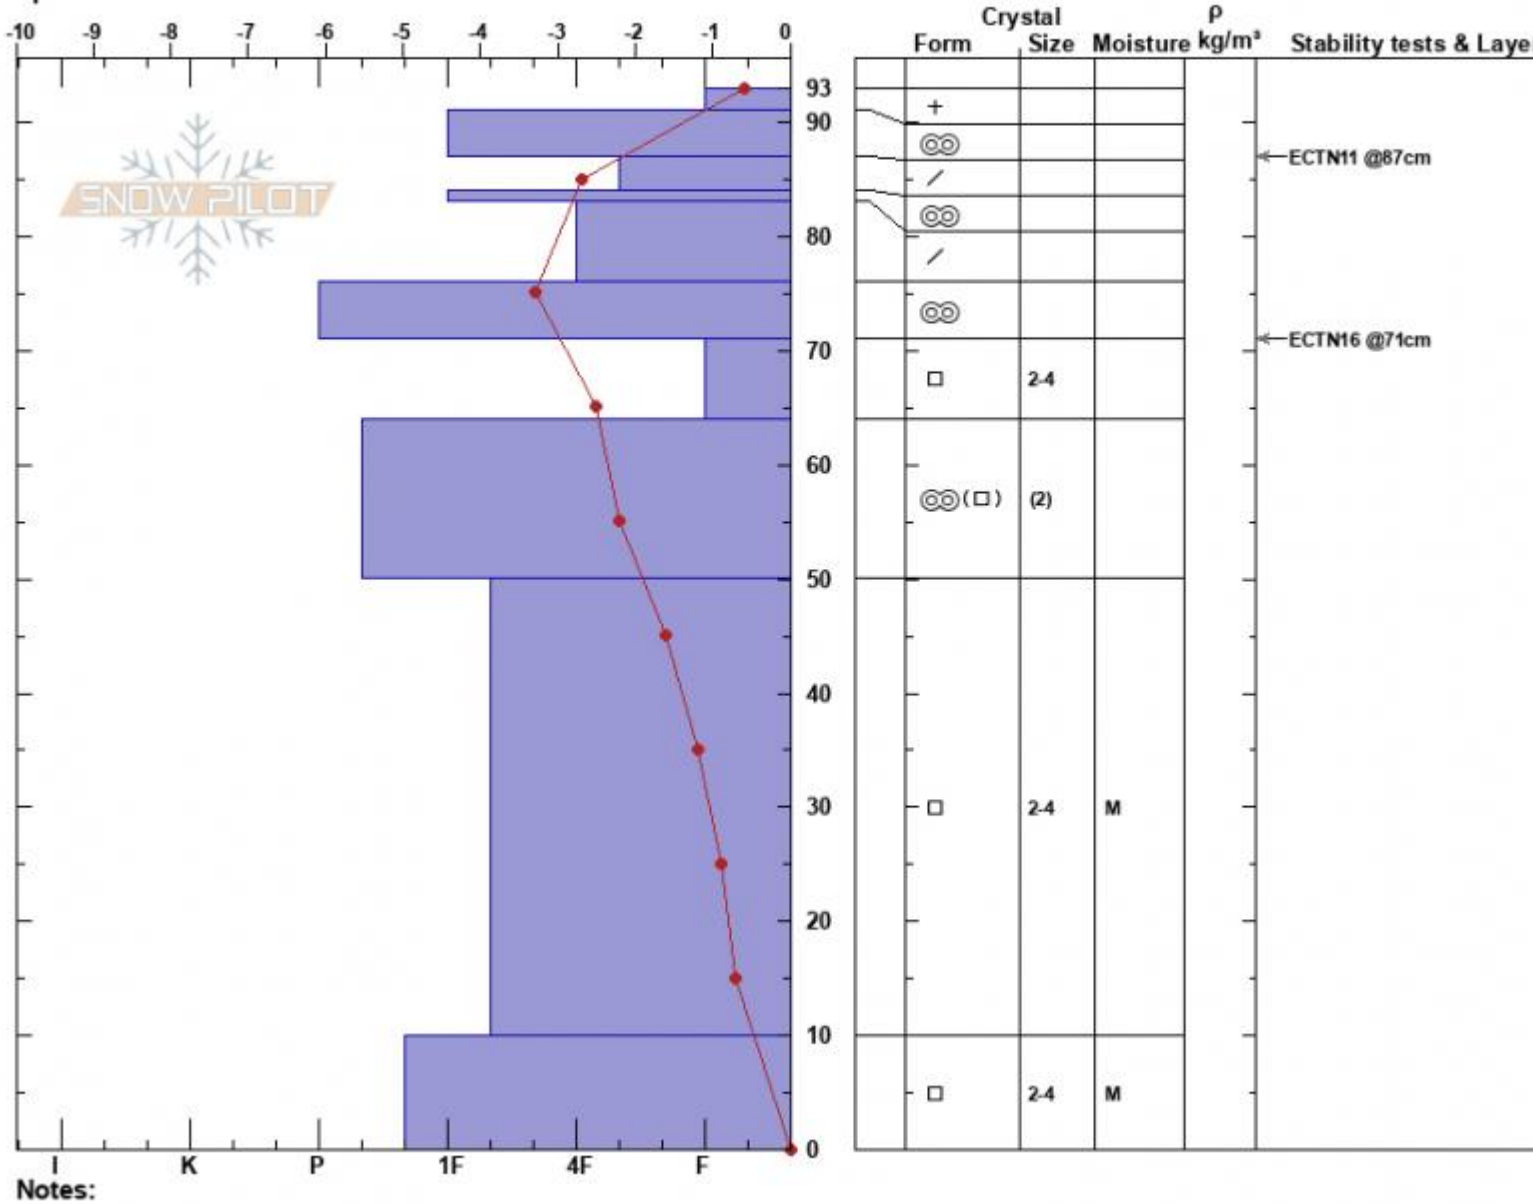

Hebgen Lake
 Lionhead Range
 MT
 Elevation: 8846 ft
 Aspect: 150°
 Specifics:

Hannah Marshall
 03/22/2022 - 12:00pm
 Co-ord: 44.83918N, -111.34193W
 Slope Angle: 20°
 Wind Loading:

Stability: Good
 Air Temperature: -1.5°C
 Sky Cover: FEW
 Precipitation: NO
 Wind:
 HS:93
 PF:50
 Layer Notes:
 71-64cm:Problematic layer

Advisory Region
 Lionhead Range
 Longitude
 -111.34W
 Latitude
 44.84N
 Lionhead Range, 2022-03-22