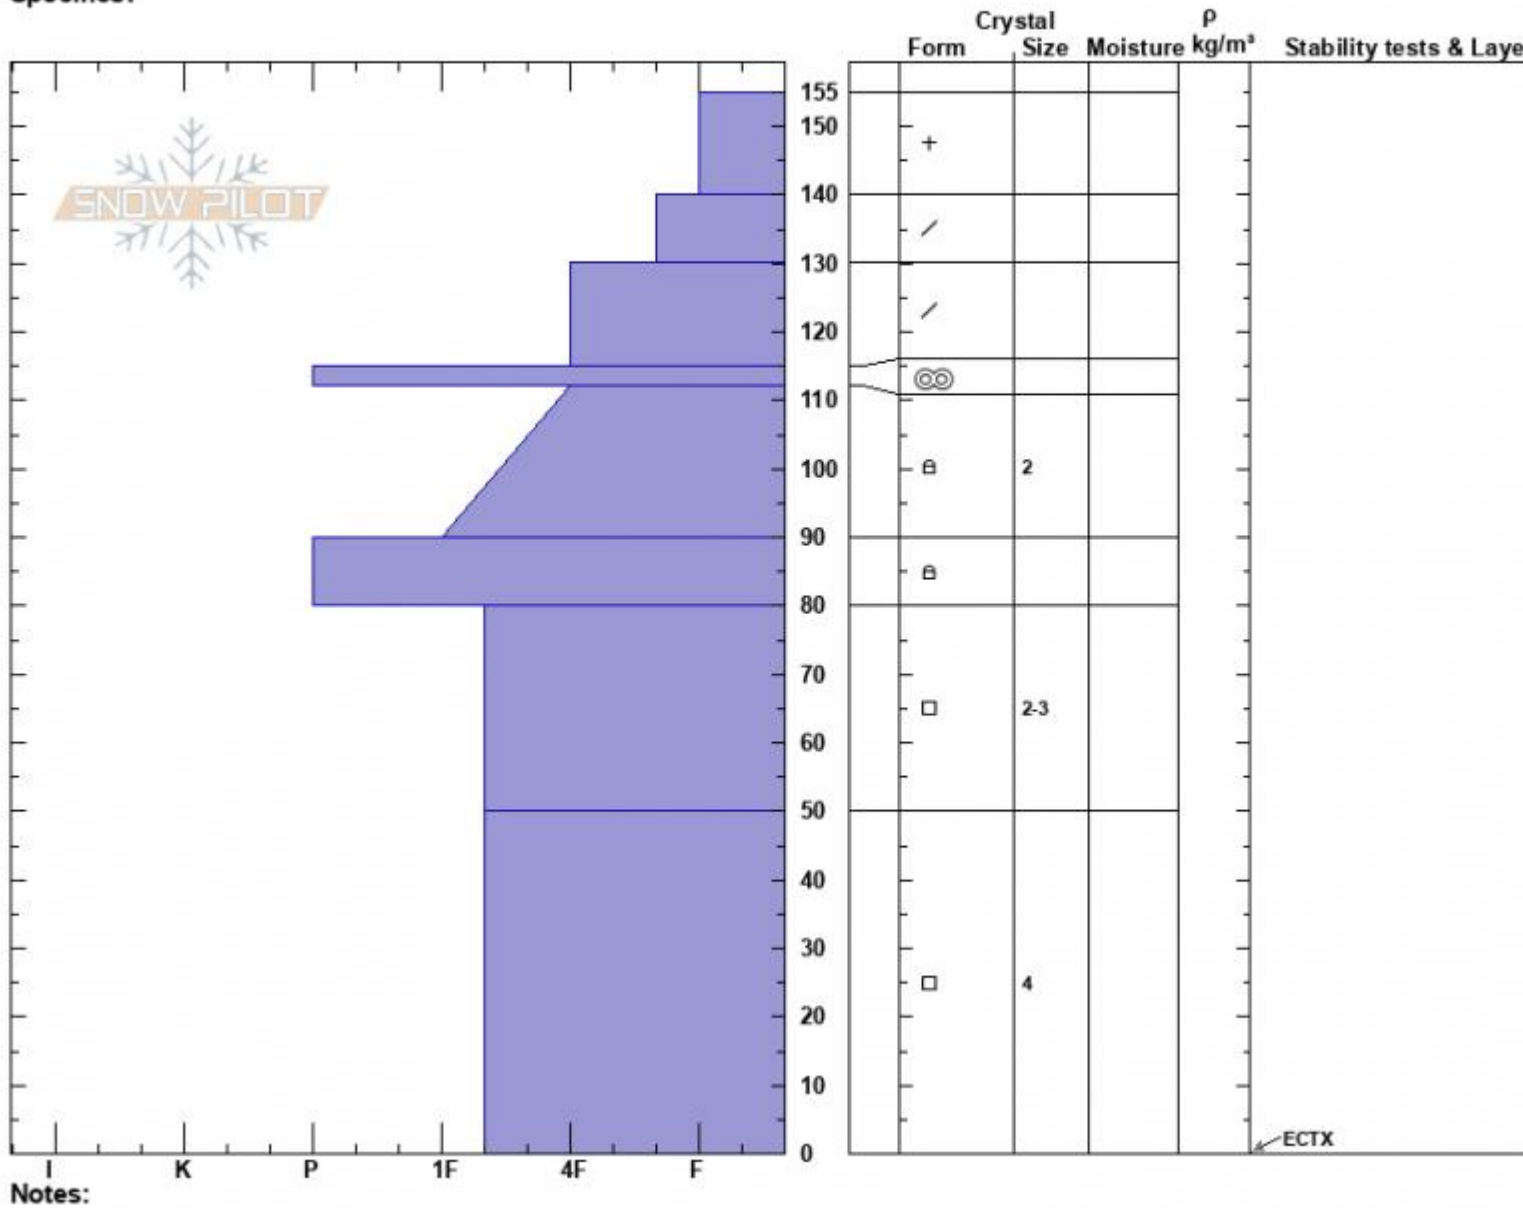

Throne North Profile  
 Bridger Range  
 MT  
 Elevation: 8333 ft  
 Aspect: 330°  
 Specifics:

Dave Zinn  
 03/20/2022 - 10:45am  
 Co-ord: 45.88263N, -110.95299W  
 Slope Angle: 27°  
 Wind Loading: no

Stability: Good  
 Air Temperature:  
 Sky Cover: OVC  
 Precipitation: S1  
 Wind: W Calm

HS:155 Layer Notes:

Notes:  
 Advisory Region  
 Bridger Range  
 Longitude  
 -110.95W  
 Latitude  
 45.88N  
 Bridger Range, 2022-03-20