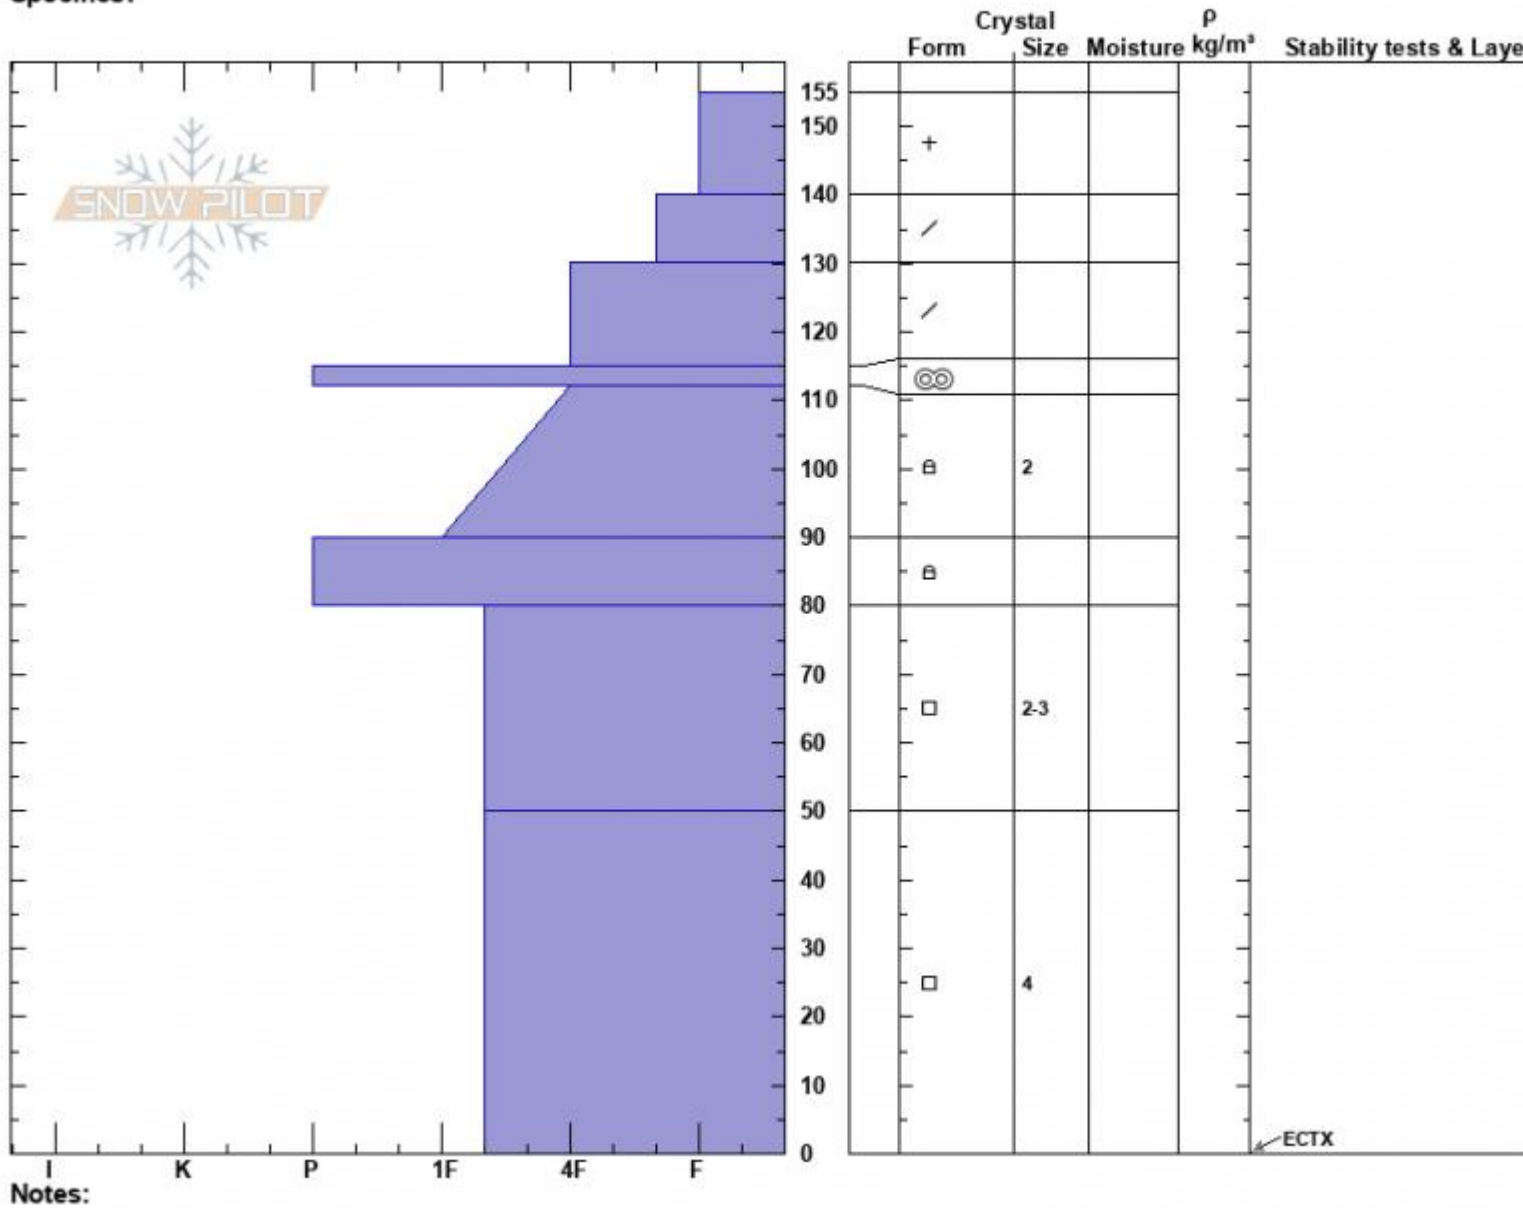

Throne North Profile
 Bridger Range
 MT
 Elevation: 8333 ft
 Aspect: 330°
 Specifics:

Dave Zinn
 03/20/2022 - 10:45am
 Co-ord: 45.88263N, -110.95299W
 Slope Angle: 27°
 Wind Loading: no

Stability: Good
 Air Temperature:
 Sky Cover: OVC
 Precipitation: S1
 Wind: W Calm

HS:155 Layer Notes:

Advisory Region
 Bridger Range
 Longitude
 -110.95W
 Latitude
 45.88N
 Bridger Range, 2022-03-20