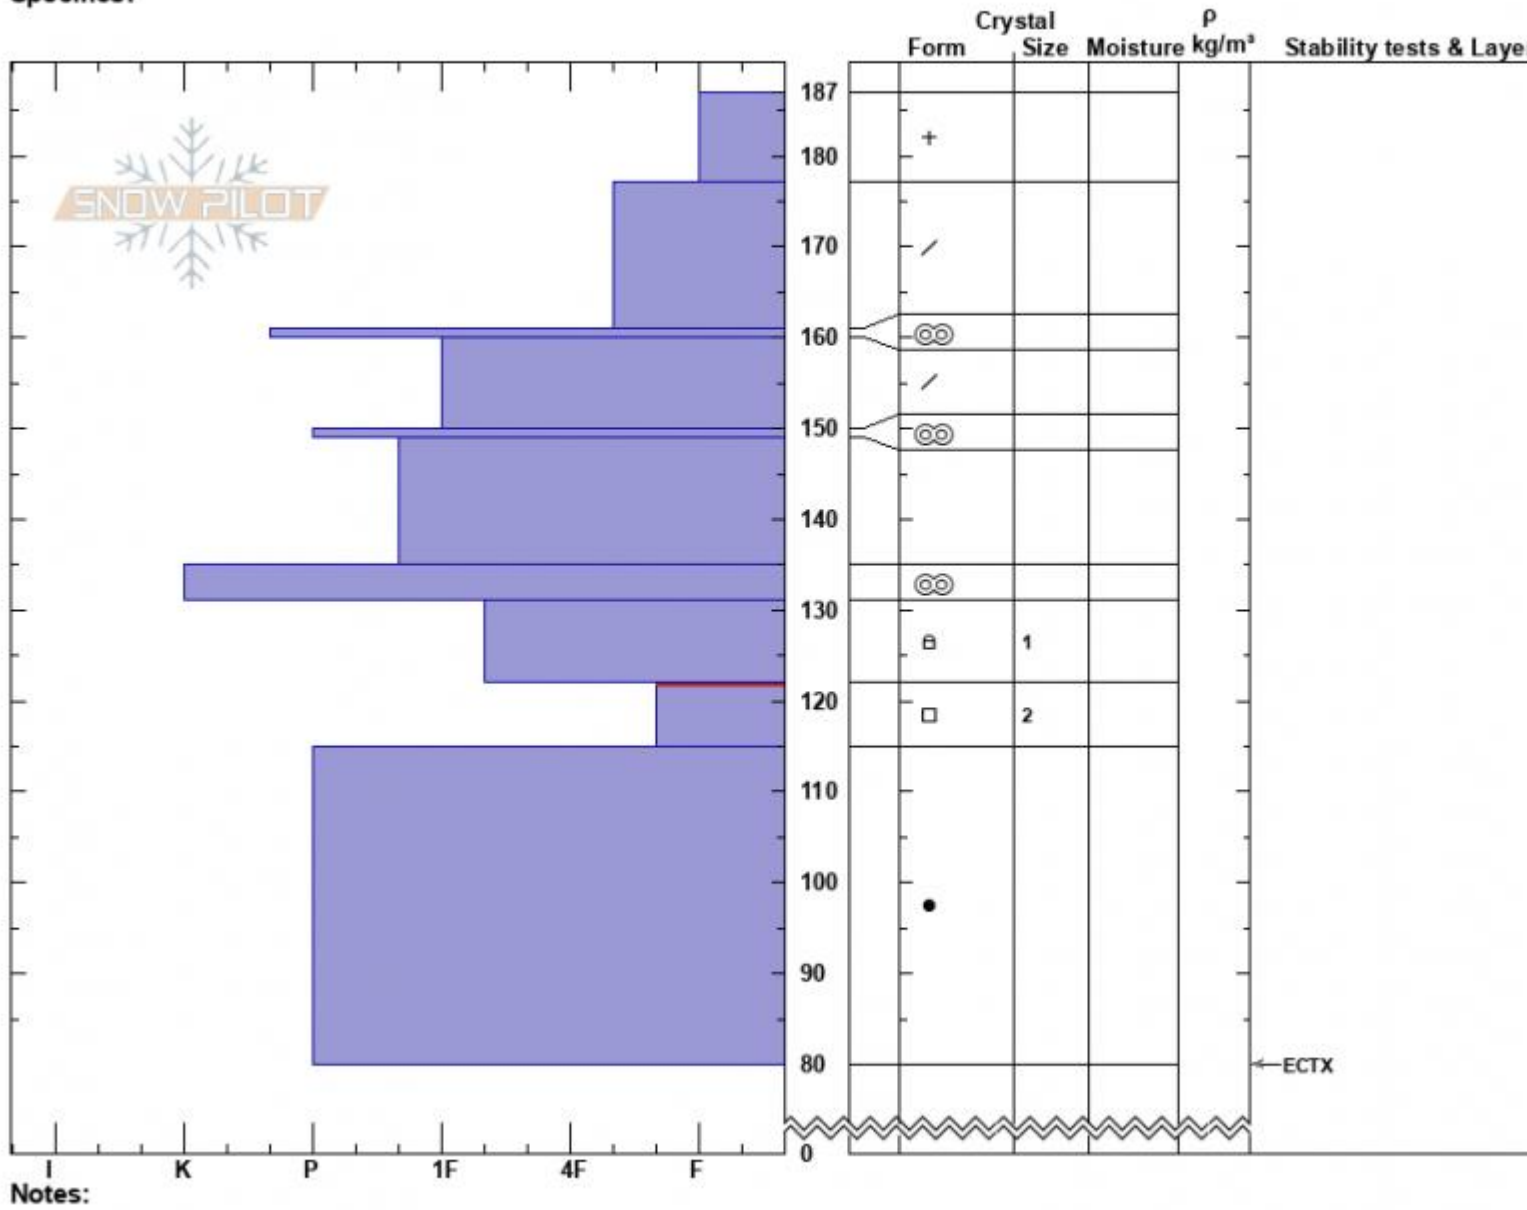

Throne East Profile  
 Bridger Range  
 MT  
 Elevation: 8098 ft  
 Aspect: 89°  
 Specifics:

Dave Zinn  
 03/20/2022 - 10:00am  
 Co-ord: 45.88405N, -110.94990W  
 Slope Angle: 32°  
 Wind Loading: no

Stability: Good  
 Air Temperature:  
 Sky Cover: OVC  
 Precipitation: S1  
 Wind: W Calm

HS:187    **Layer Notes:**  
 122-115cm: Problematic layer

Notes:  
 Advisory Region  
 Bridger Range  
 Longitude  
 -110.95W  
 Latitude  
 45.88N  
 Bridger Range, 2022-03-20