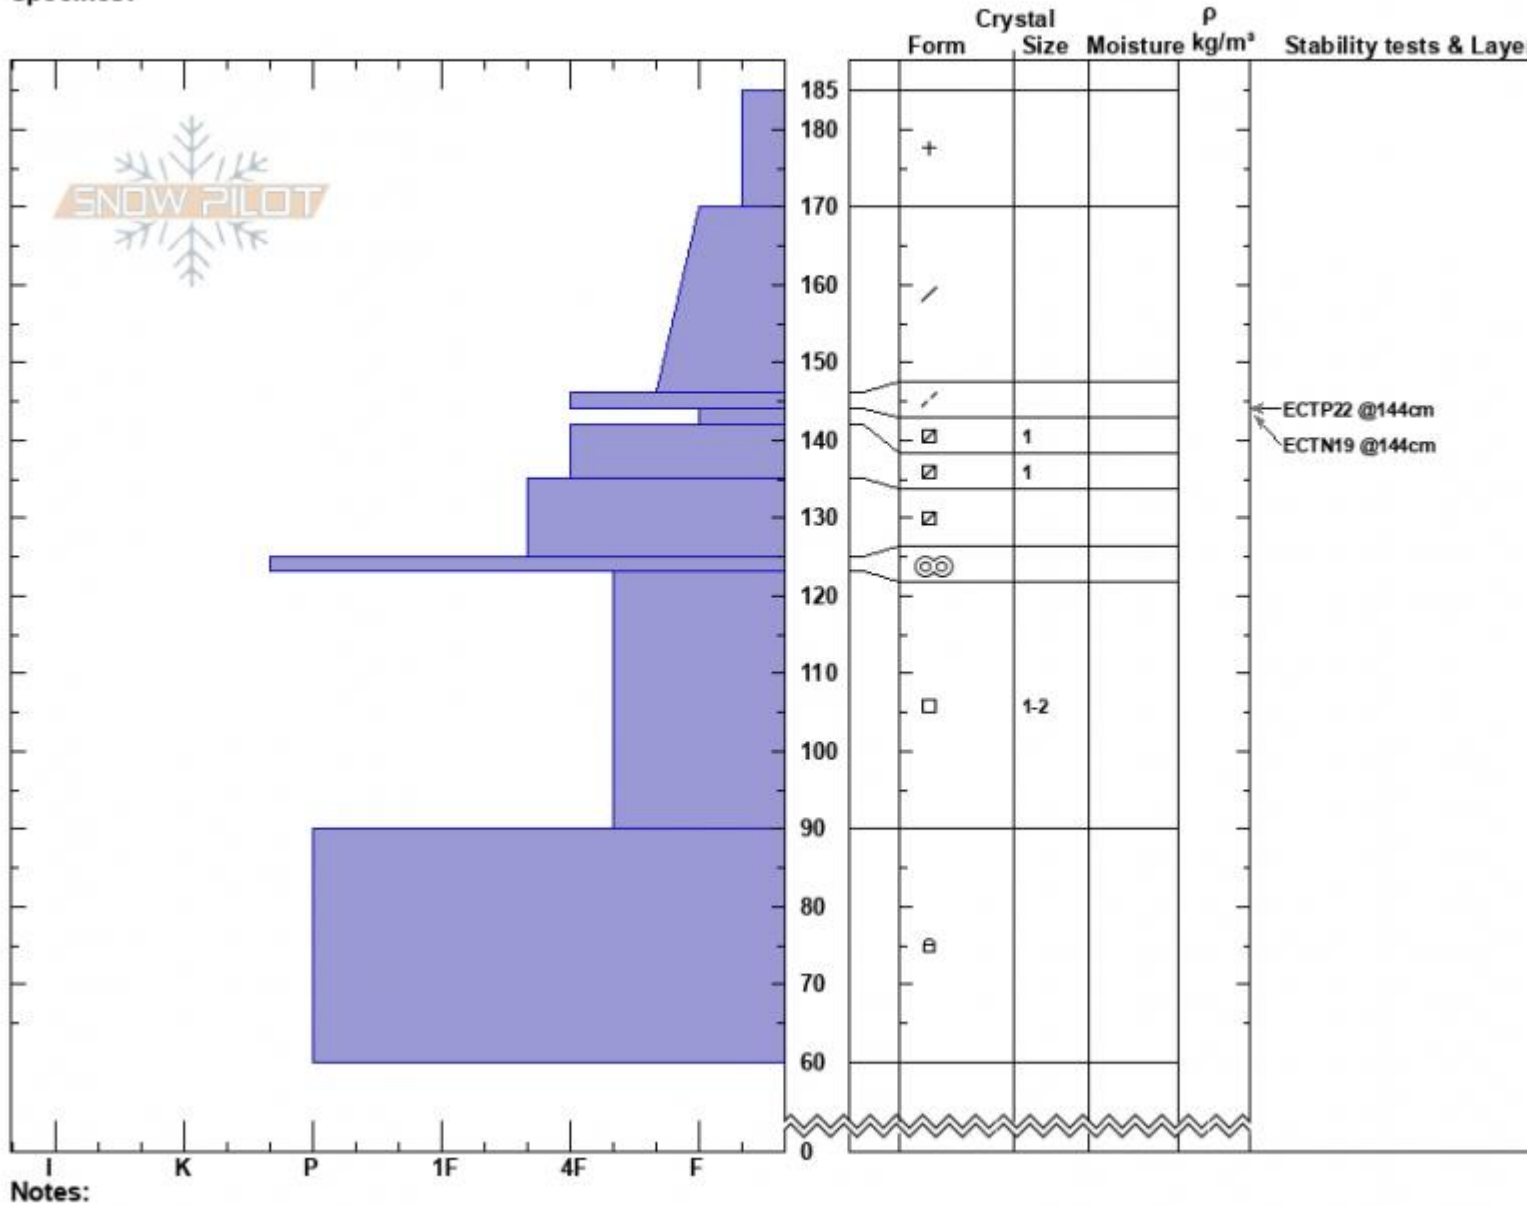

Bear Creek
 Madison Range-N
 MT
 Elevation: 9453 ft
 Aspect: 65°
 Specifics:

Hannah Marshall
 03/16/2022 - 1:00pm
 Co-ord: 45.18494N, -111.46664W
 Slope Angle: 30°
 Wind Loading:

Stability:
 Air Temperature:
 Sky Cover: BKN
 Precipitation: S-1
 Wind: Light Breeze

HS:185 Layer Notes:

Notes:
 Advisory Region
 Northern Madison
 Longitude
 -111.38W
 Latitude
 45.17N
 Northern Madison, 2022-03-16