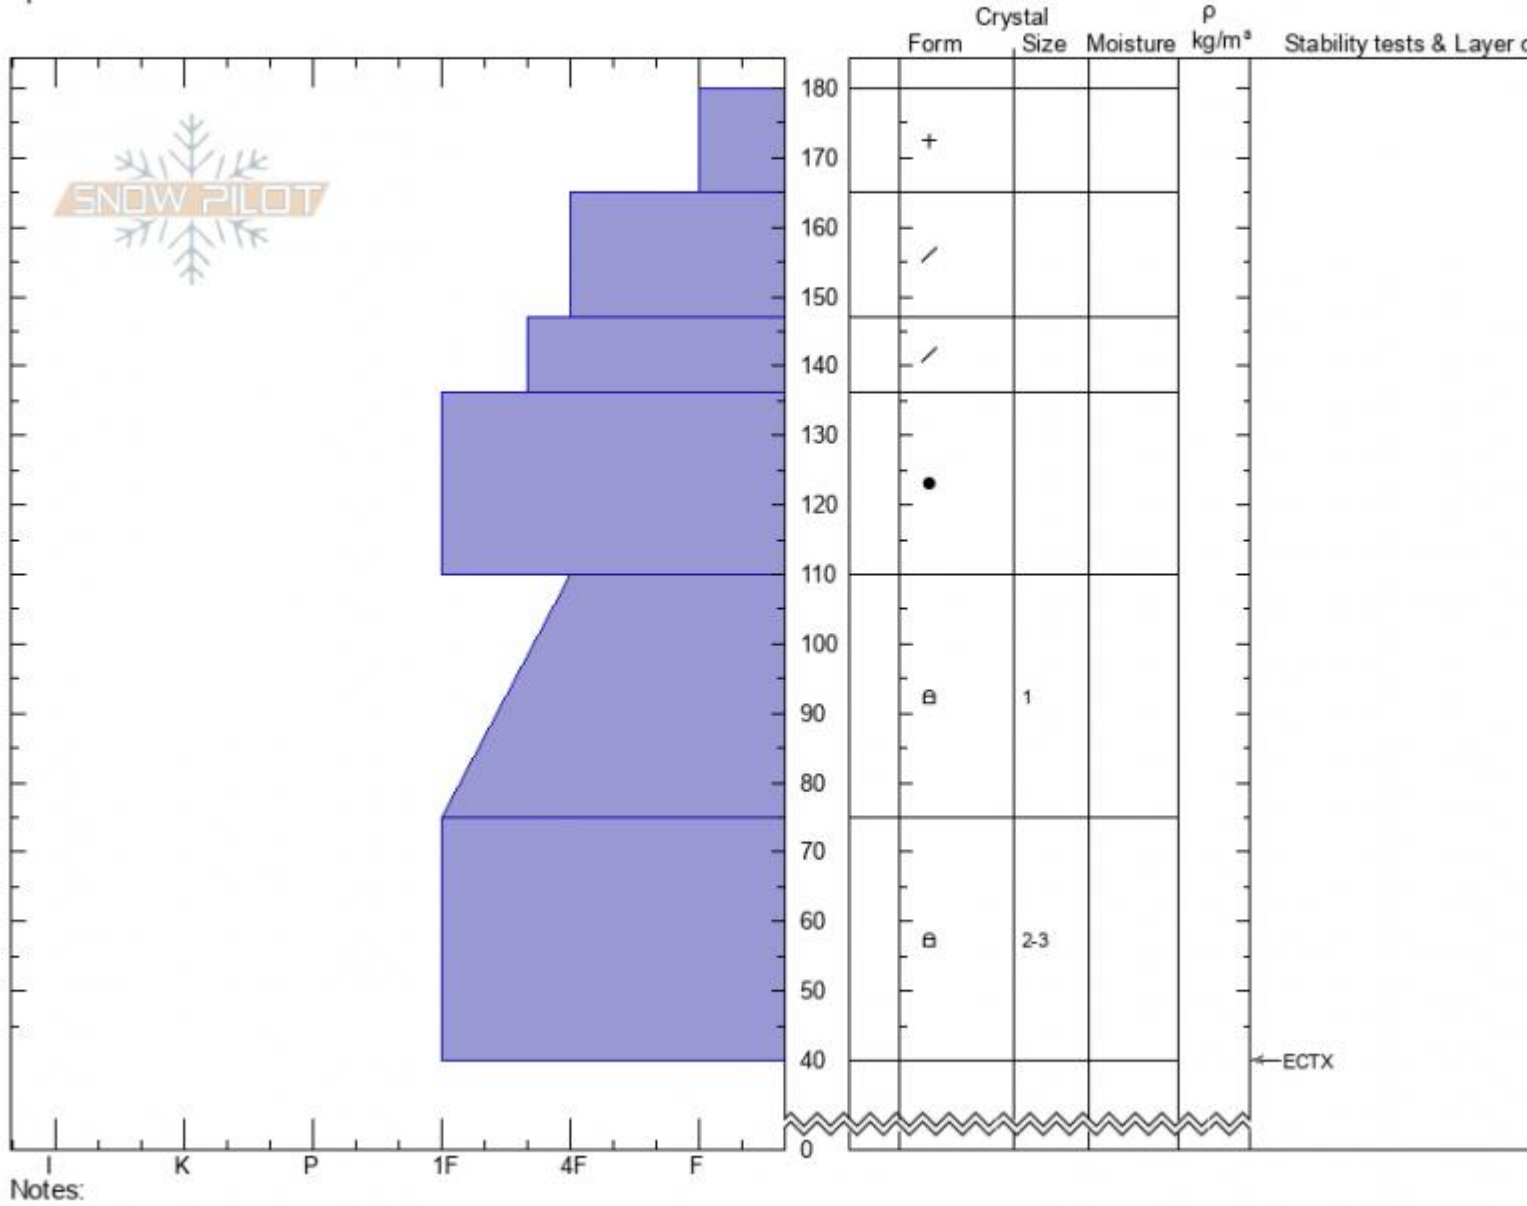

Middle Basin
Madison Range-N
MT
 Elevation: **9132 ft**
 Aspect: **40°**
 Specifics:

Hannah Marshall
03/13/2022 - 1:00pm
 Co-ord: **45.32473N, -111.38054W**
 Slope Angle:
 Wind Loading:

Stability:
 Air Temperature:
 Sky Cover: **OVC**
 Precipitation: **S-1**
 Wind:

HS:180 Layer Notes:

Advisory Region
 Northern Madison
 Longitude
 -111.38W
 Latitude
 45.32N
 Northern Madison, 2022-03-13