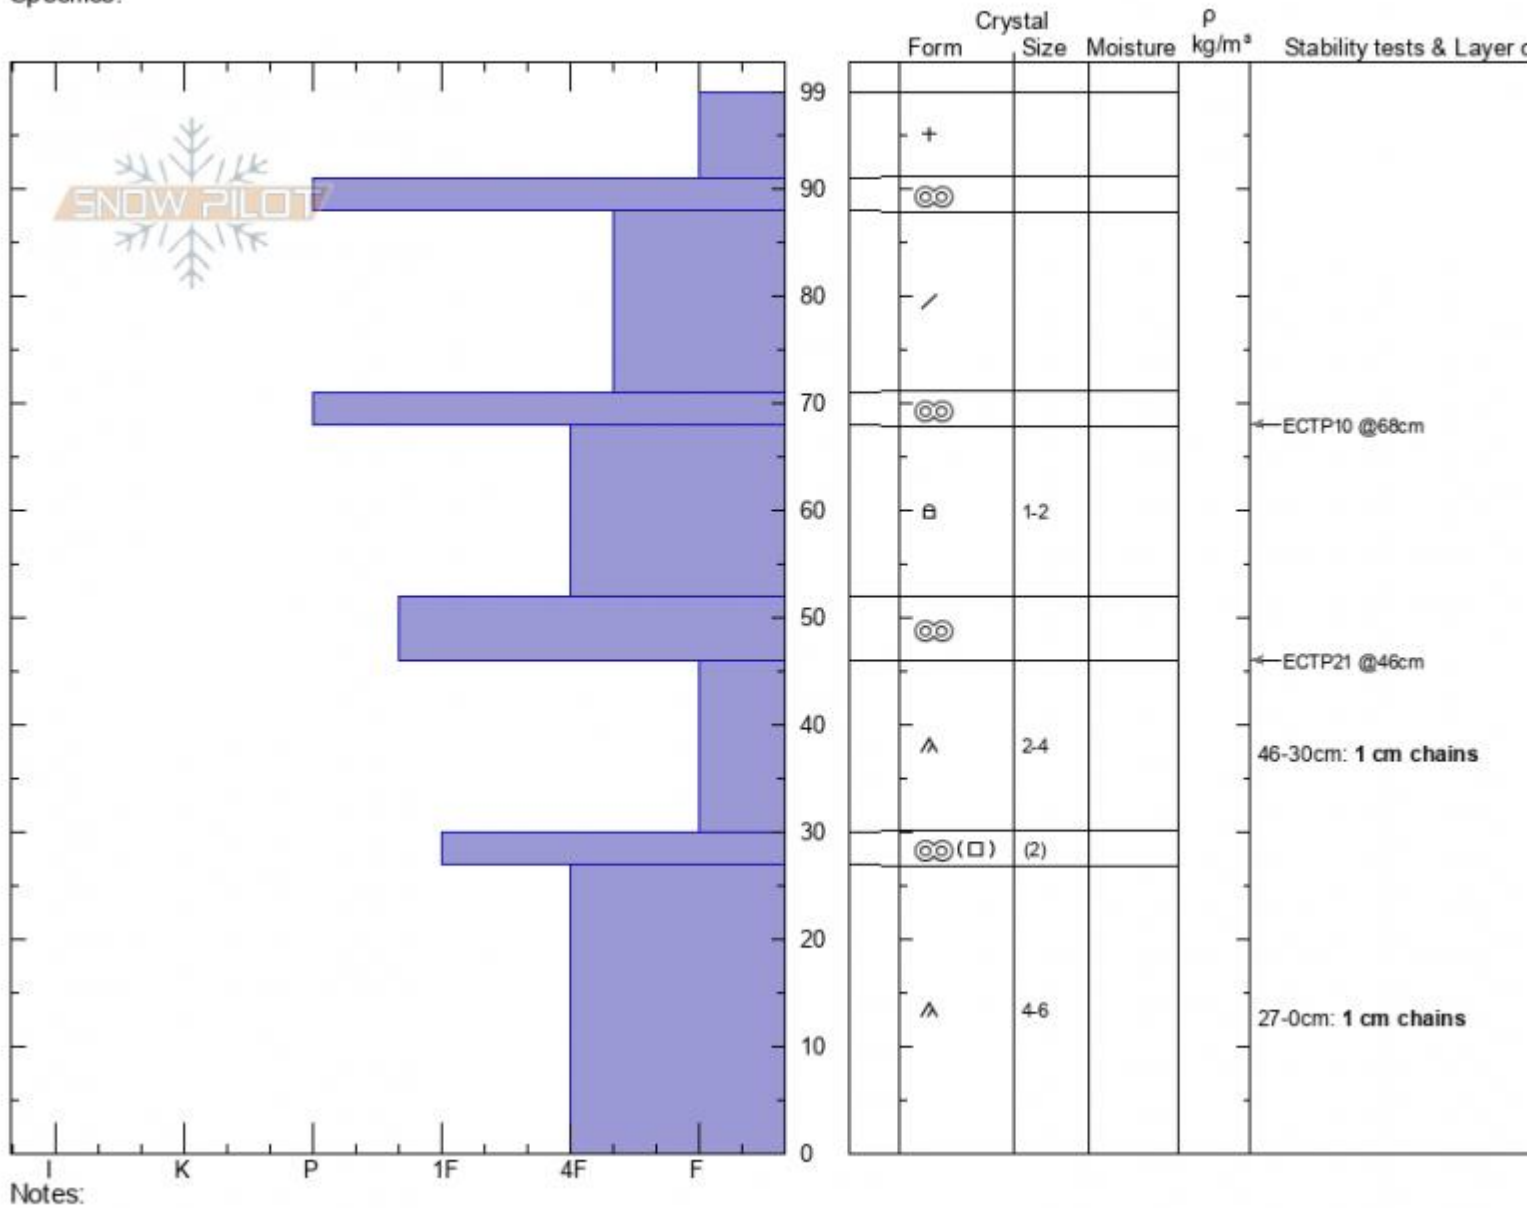

Tyler's
 Madison Range-N
 MT
 Elevation: 9142 ft
 Aspect: 260°
 Specifics:

Hannah Marshall
 03/13/2022 - 12:00pm
 Co-ord: 45.32315N, -111.38177W
 Slope Angle: 28°
 Wind Loading:

Stability:
 Air Temperature:
 Sky Cover: OVC
 Precipitation: S-1
 Wind: NW Moderate

HS:99
 PF:80
 PS:15
 Layer Notes:
 46-30cm: 1 cm chains
 27-0cm: 1 cm chains

Advisory Region
 Northern Madison
 Longitude
 -111.38W
 Latitude
 45.33N
 Northern Madison, 2022-03-13