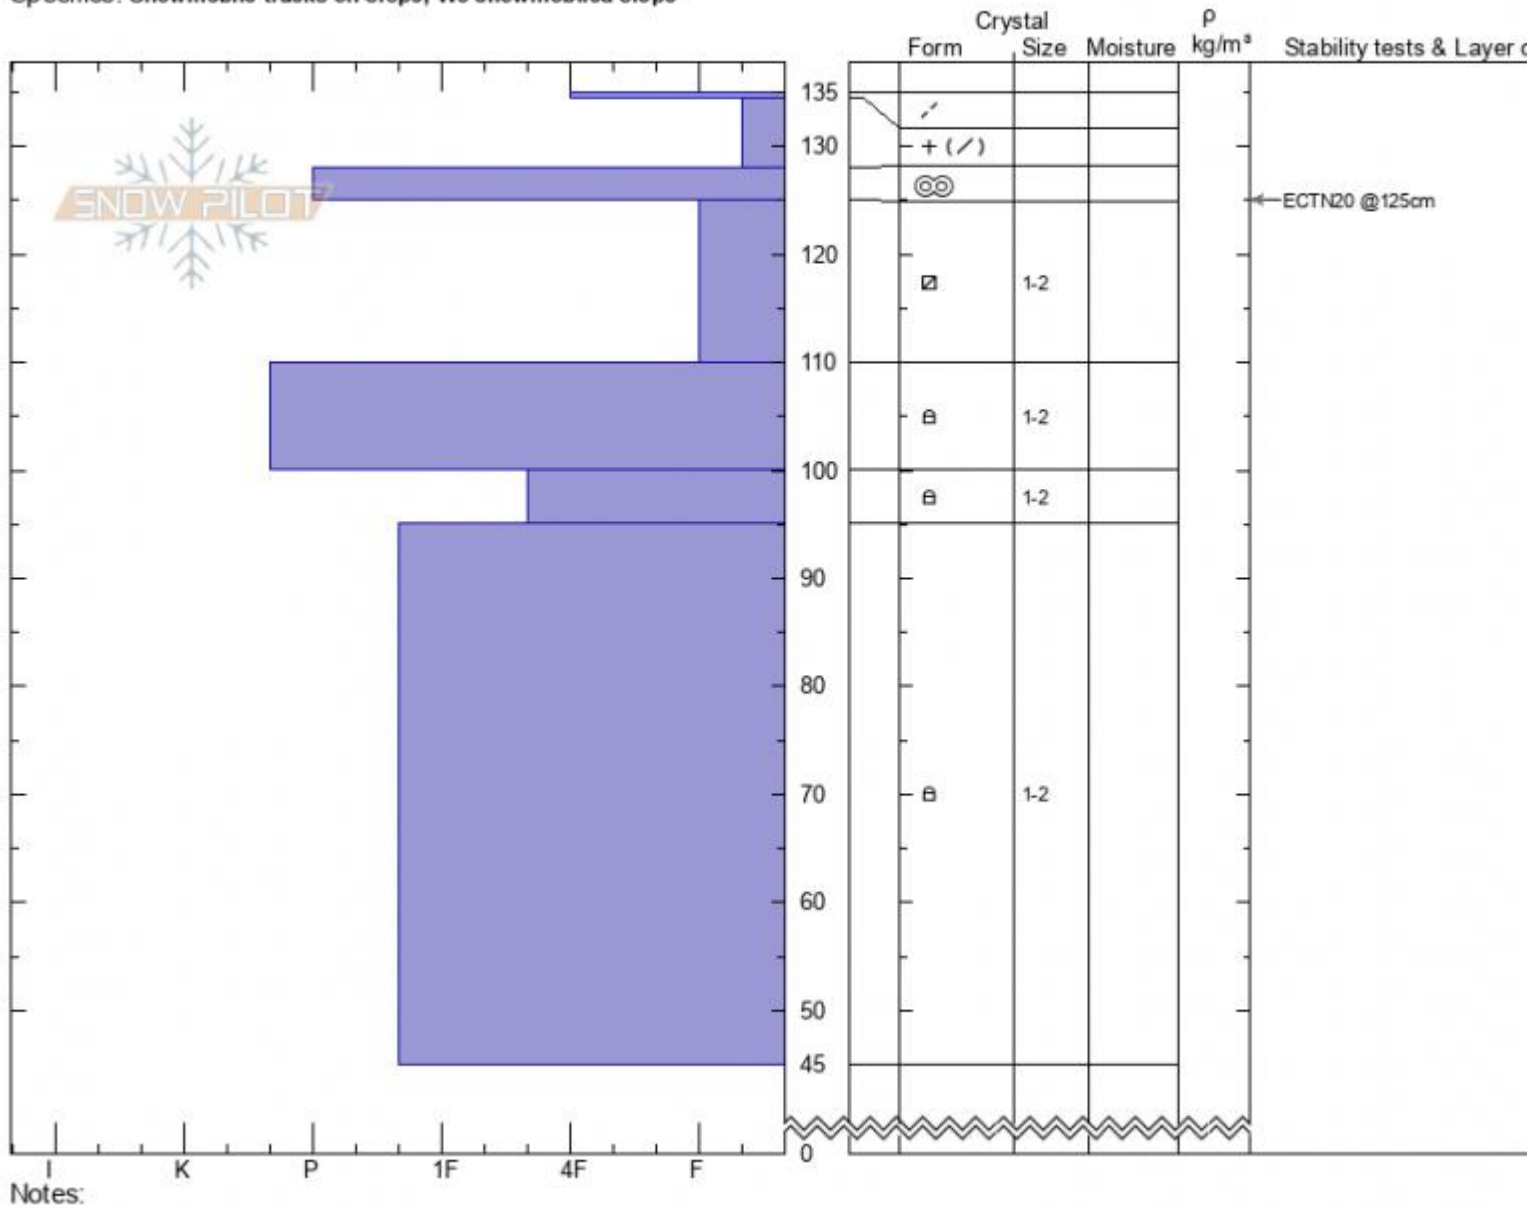

Cabin Creek
 Madison Range-S
 MT
 Elevation: 9200 ft
 Aspect: 260°
 Specifics: Snowmobile tracks on slope; We snowmobiled slope

Ian Hoyer
 03/10/2022 - 11:00am
 Co-ord: 44.93326N, -111.26831W
 Slope Angle: 22°
 Wind Loading: no

Stability: **Good**
 Air Temperature:
 Sky Cover: **BKN**
 Precipitation: **NO**
 Wind: **Calm**

HS:135 Layer Notes:
 PF: 20 125-110cm: Problematic layer

Advisory Region
 Southern Madison
 Longitude
 -111.23W
 Latitude
 44.89N
 Southern Madison, 2022-03-10