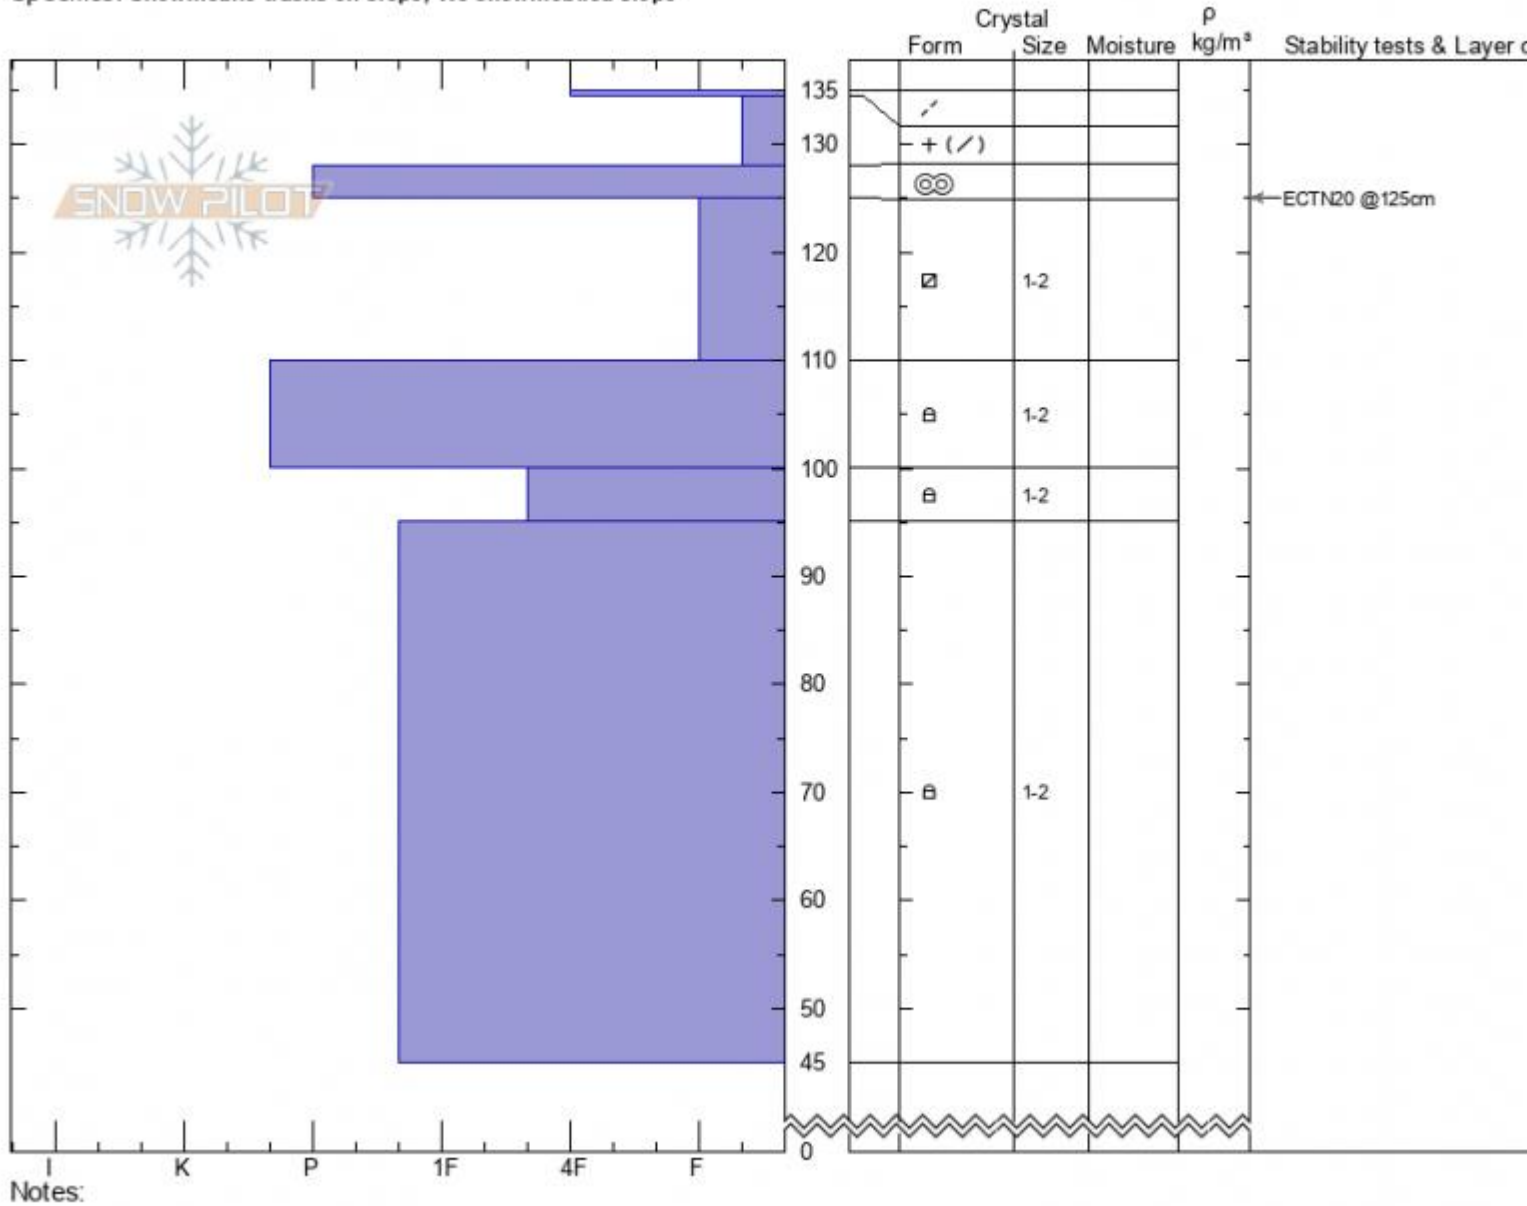

Cabin Creek
Madison Range-S
MT
 Elevation: **9200 ft**
 Aspect: **260°**
 Specifics: **Snowmobile tracks on slope; We snowmobiled slope**

Ian Hoyer
03/10/2022 - 11:00am
 Co-ord: **44.93326N, -111.26831W**
 Slope Angle: **22°**
 Wind Loading: **no**

Stability: **Good**
 Air Temperature:
 Sky Cover: **BKN**
 Precipitation: **NO**
 Wind: **Calm**

HS:**135** Layer Notes:
 PF: **20** 125-110cm: **Problematic layer**

Advisory Region
 Southern Madison
 Longitude
 -111.23W
 Latitude
 44.89N
 Southern Madison, 2022-03-10