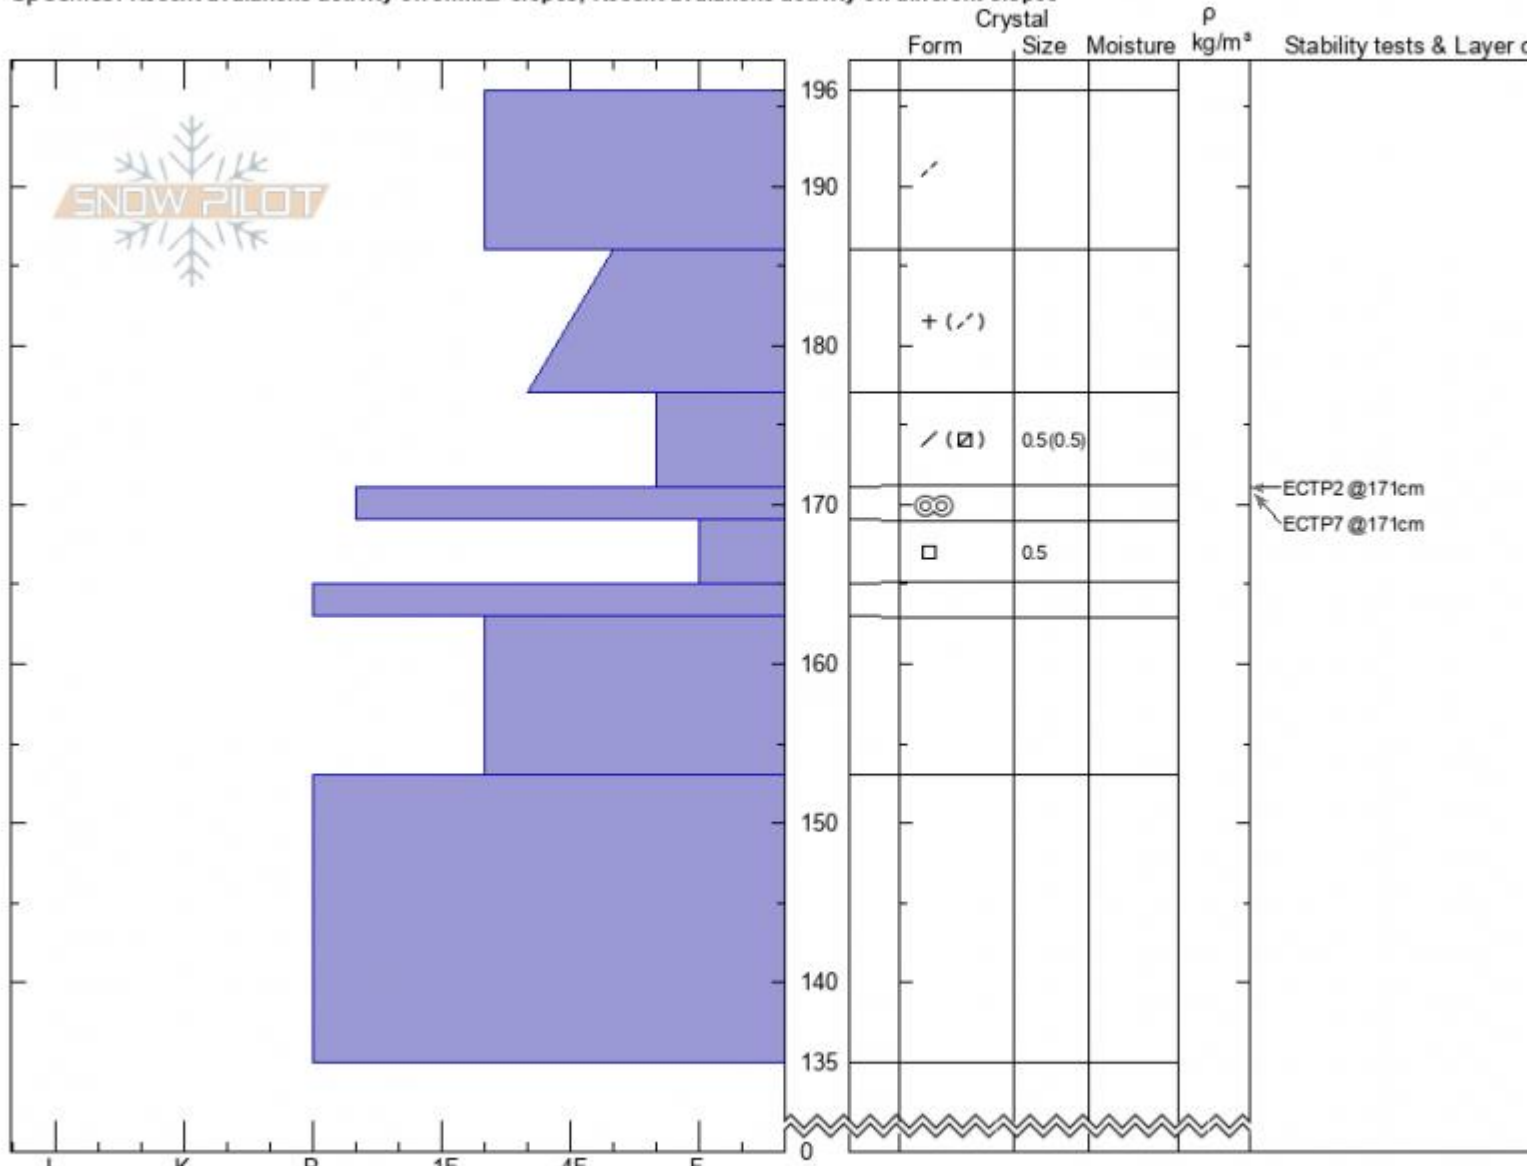

BulloftheWoods/CrownBt Alex Marienthal

Cooke City

MT

Elevation: 9630 ft

Aspect: 160°

03/12/2022 - 11:10am

Co-ord: 45.04988N, -109.96113W

Slope Angle: 14°

Wind Loading: yes

Stability: Poor

Air Temperature:

Sky Cover: OVC

Precipitation:

Wind: W Moderate

HS:196

Layer Notes:

196-186cm: Problematic layer

Specifics: Recent avalanche activity on similar slopes; Recent avalanche activity on different slopes

Notes: Top 10"=1.5" SWE (25cm=38mm SWE) this is all snow above MF crust. Top 8"=1.25" SWE (20cm=32mmSWE) is what fell/wind-loaded over