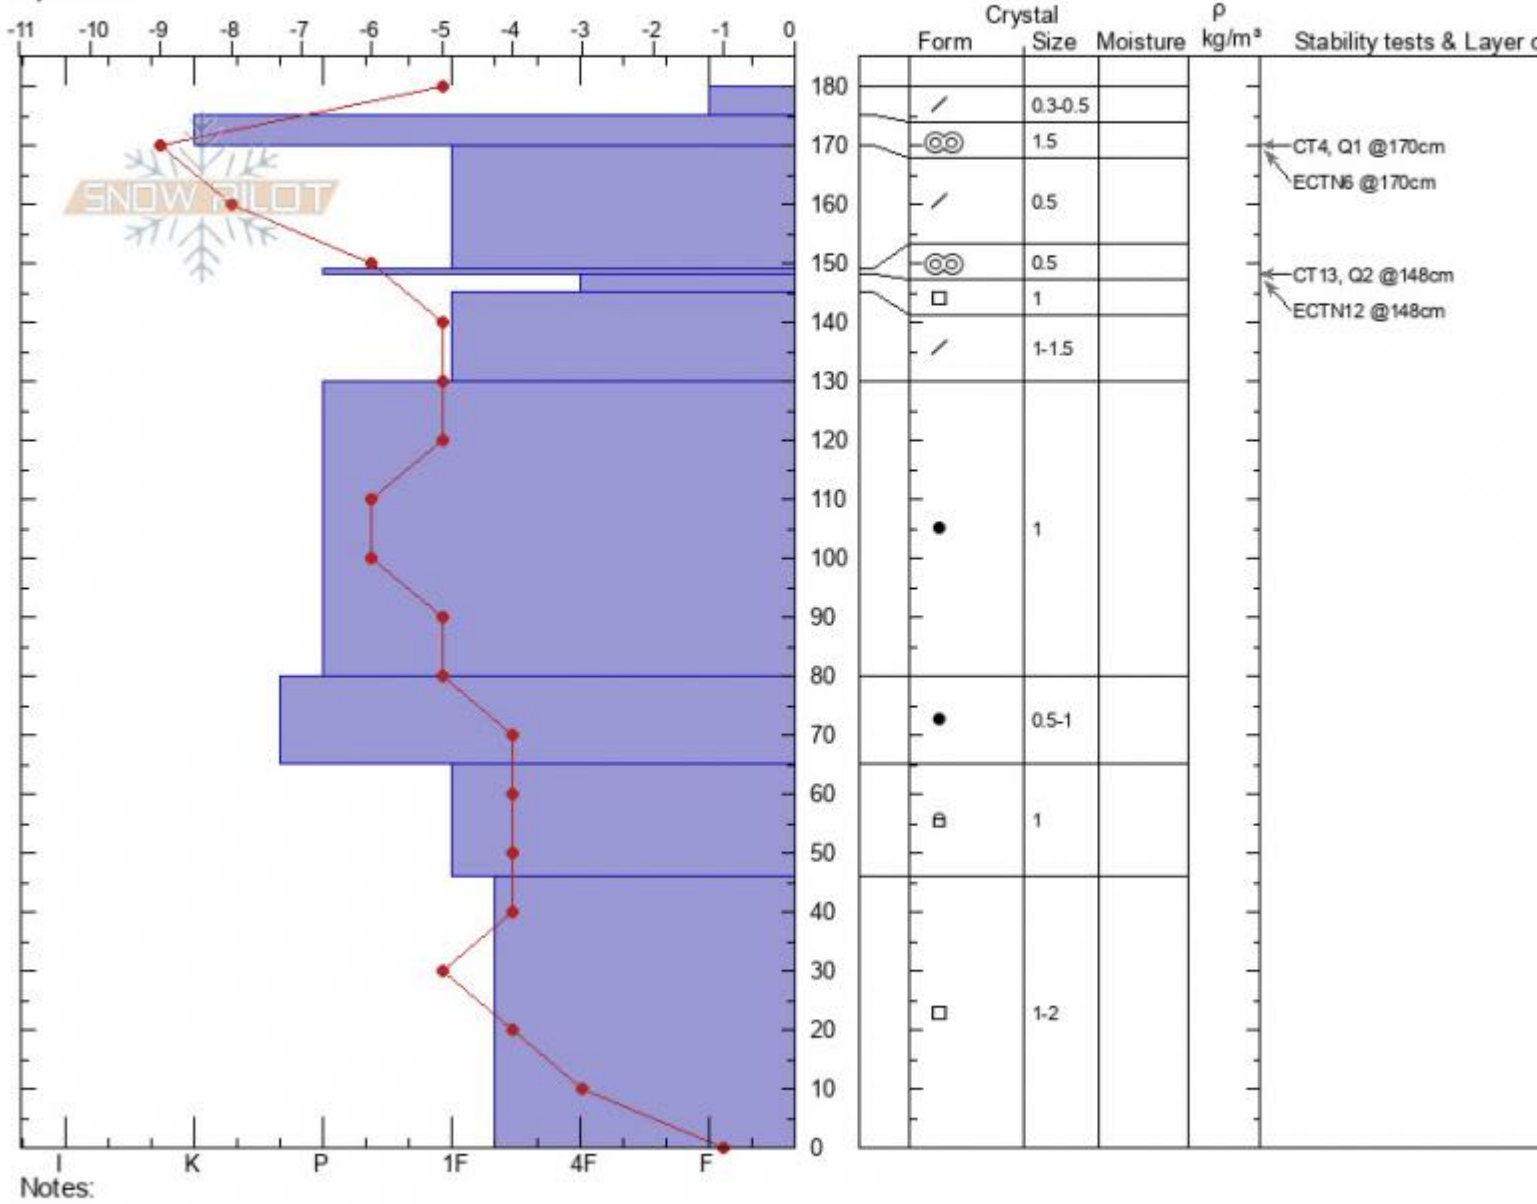

Cooke City Pit
Beartooths
MT
 Elevation: **8591 ft**
 Aspect: **S**
 Specifics:

Michael Murray
03/06/2022 - 11:13am
 Co-ord: **45.03381N, -109.96656W**
 Slope Angle: **22°**
 Wind Loading:

Stability:
 Air Temperature: **-6°C**
 Sky Cover: **BKN**
 Precipitation: **NO**
 Wind: **N Calm**

HS:180 Layer Notes:
PF: 15 148-145cm: **Problematic layer**
PS: 2

Advisory Region
 Cooke City
 Longitude
 -109.98W
 Latitude
 45.03N
 Cooke City, 2022-03-06