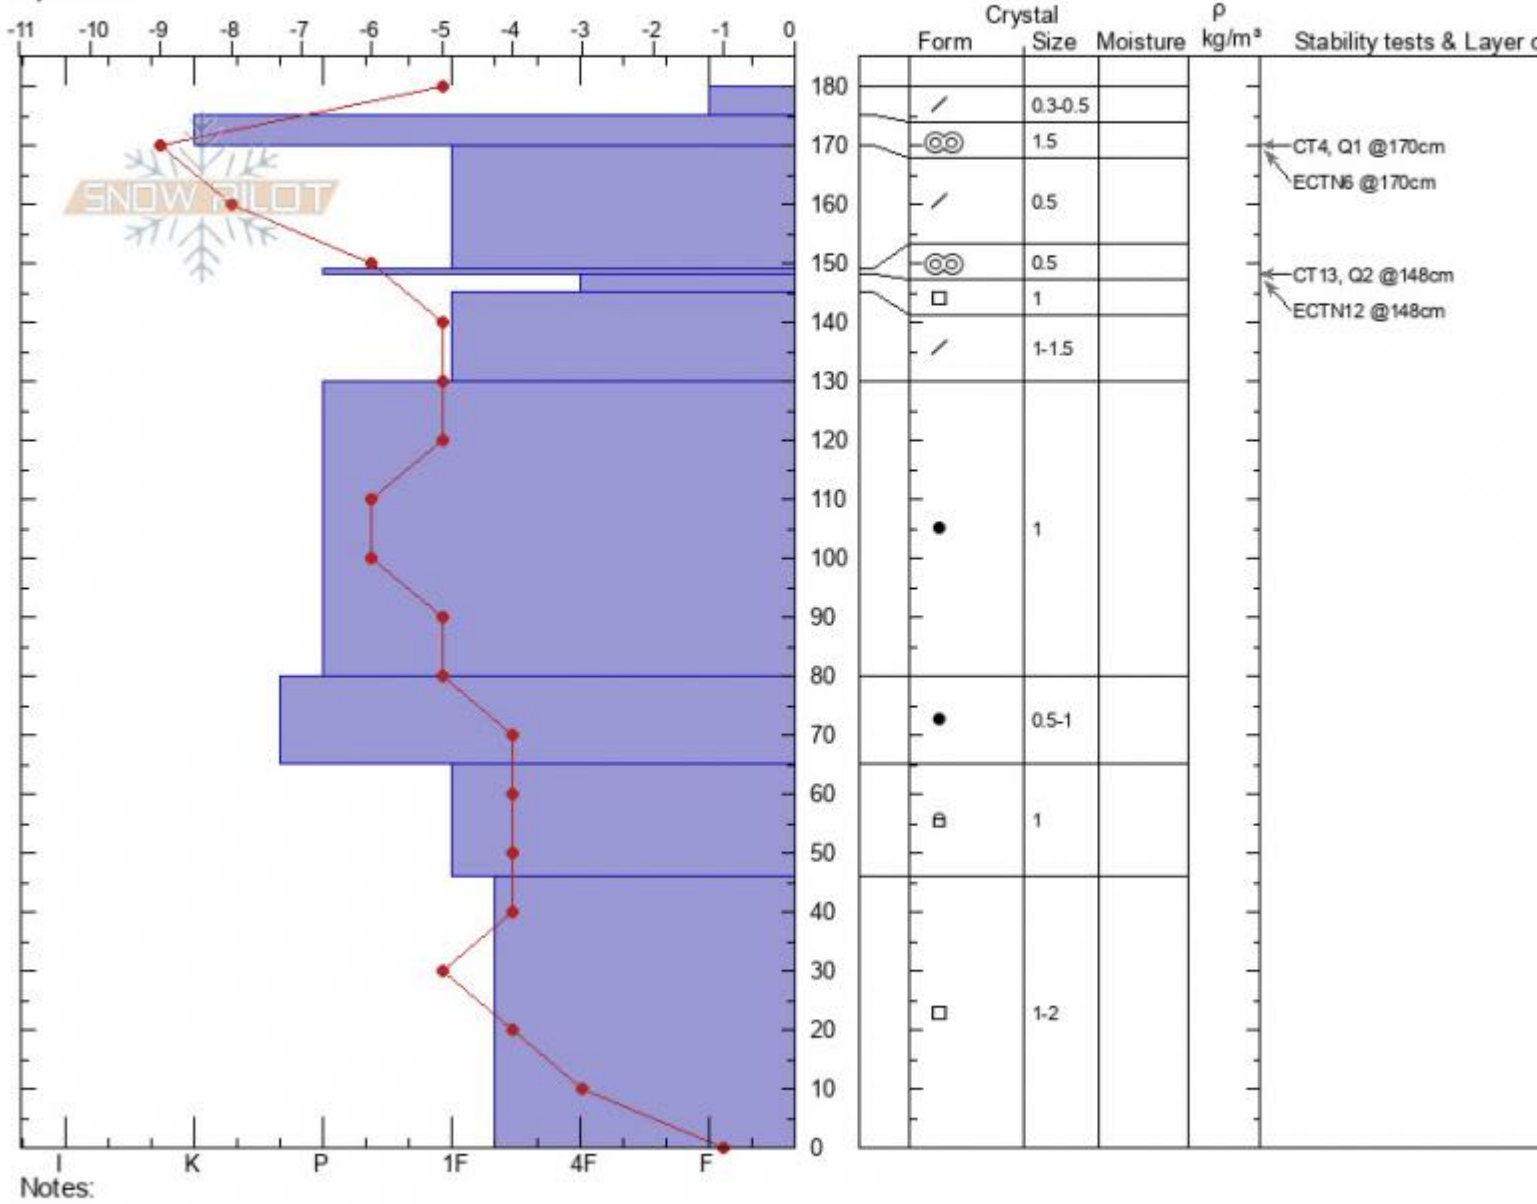

Cooke City Pit
 Beartooths
 MT
 Elevation: 8591 ft
 Aspect: S
 Specifics:

Michael Murray
 03/06/2022 - 11:13am
 Co-ord: 45.03381N, -109.96656W
 Slope Angle: 22°
 Wind Loading:

Stability:
 Air Temperature: -6°C
 Sky Cover: BKN
 Precipitation: NO
 Wind: N Calm

HS:180
 PF: 15
 PS: 2
 Layer Notes:
 148-145cm: Problematic layer

Advisory Region
 Cooke City
 Longitude
 -109.98W
 Latitude
 45.03N
 Cooke City, 2022-03-06