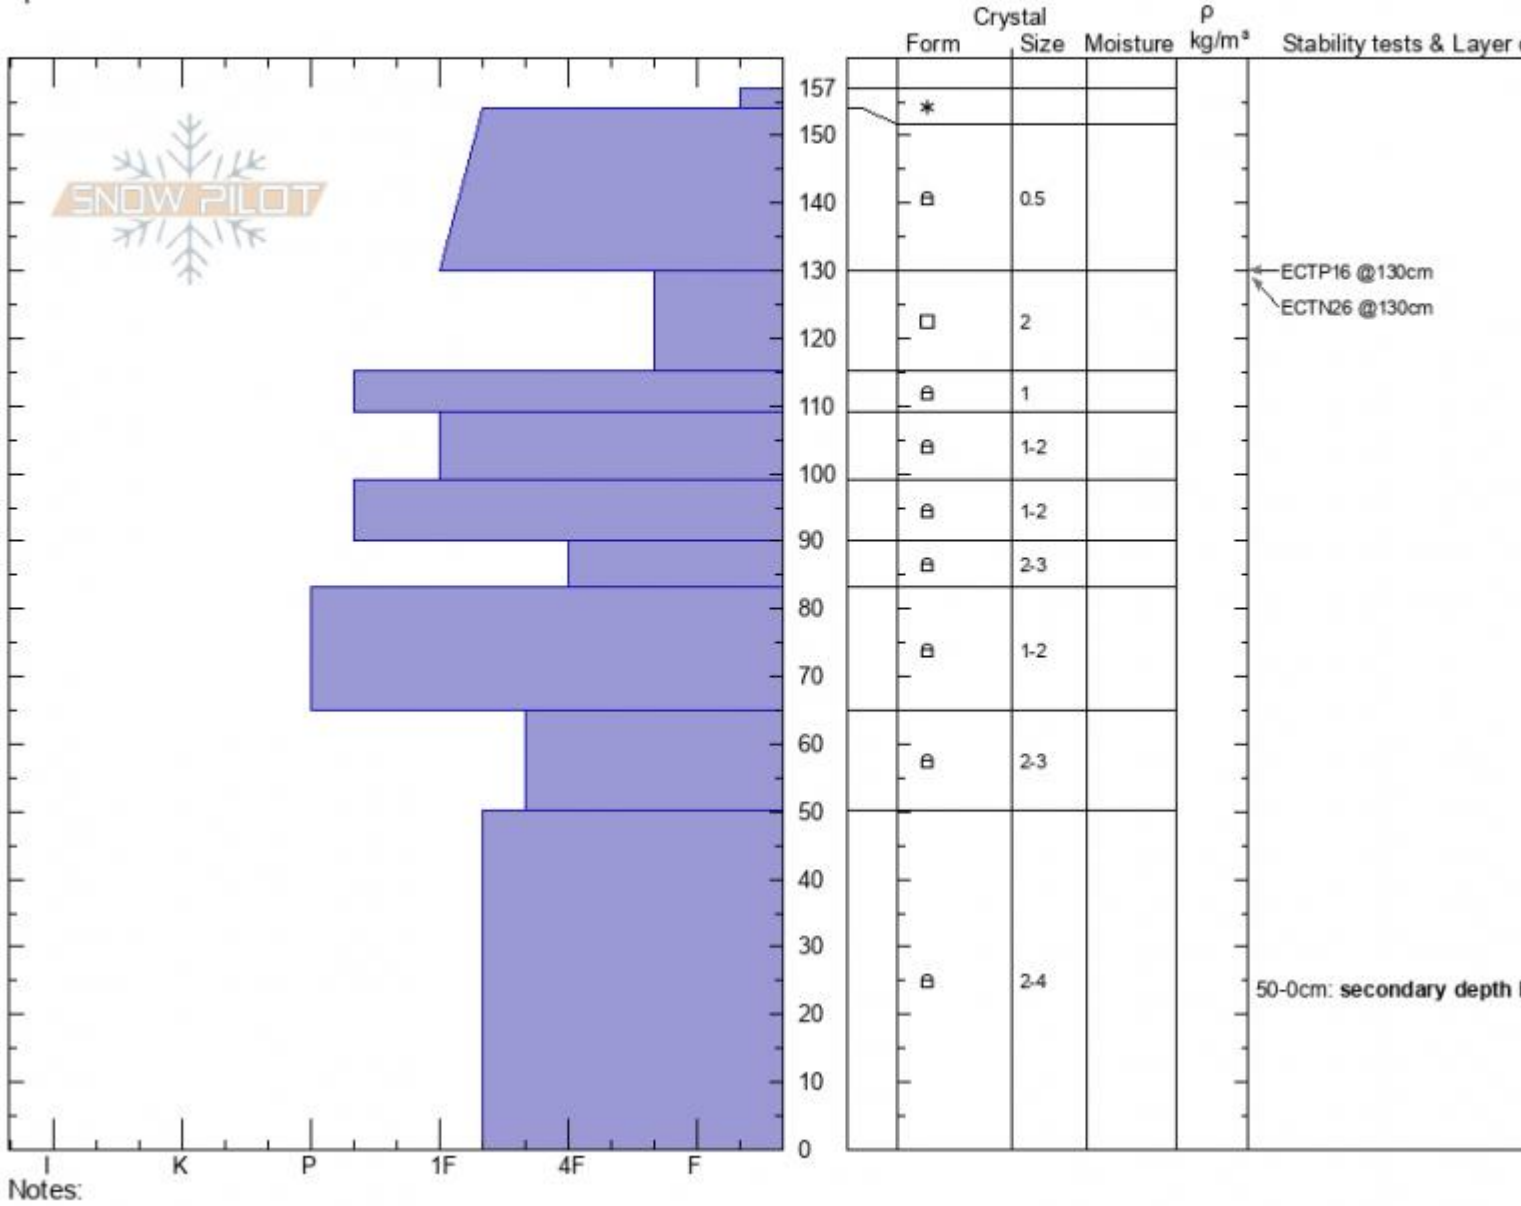

**Bear Creek**  
**Madison Range-N**  
**MT**  
 Elevation: **9461 ft**  
 Aspect: **315°**  
 Specifics:

**Hannah Marshall**  
**03/05/2022 - 11:57 am**  
 Co-ord: **45.18516N, -111.46824W**  
 Slope Angle:  
 Wind Loading:

Stability: **Good**  
 Air Temperature:  
 Sky Cover: **BKN**  
 Precipitation: **NO**  
 Wind: **Calm**

HS: **157**    Layer Notes:  
 PF: **50**    130-115cm: **Problematic layer**  
               50-0cm: **secondary depth hoar**

Advisory Region  
 Northern Madison  
 Longitude  
 -111.38W  
 Latitude  
 45.17N  
 Northern Madison, 2022-03-05