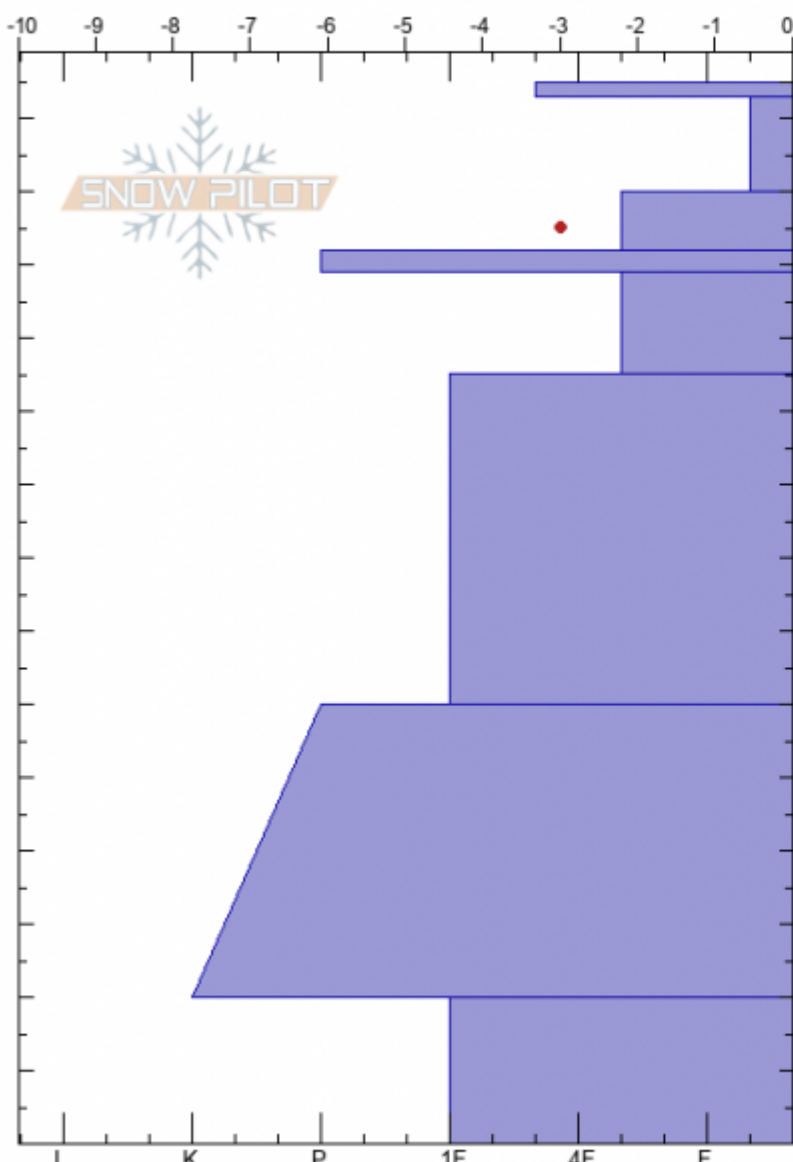

Marge  
 Lionhead Range  
 MT  
 Elevation: 9032 ft  
 Aspect: 65°  
 Specifics:

Doug Chabot-Admin  
 03/03/2022 - 9:00am  
 Co-ord: 44.71666N, -111.31885W  
 Slope Angle: 32°  
 Wind Loading: previous

Stability: Good  
 Air Temperature: 0°C  
 Sky Cover: CLR  
 Precipitation: NO  
 Wind: Calm

Form	Crystal Size	Moisture	$\rho$ kg/m <sup>3</sup>	Stability tests & Layer c
■		M		
☒	2			
☒	1-2			
☉(□)				
☒	2			
⊖	2			
⊖	2			
⊖	2			

Notes: An east wind 2 weeks ago may have eroded away some depth.  
 20 cm deep temperature is -3C.

Advisory Region  
 Lionhead Range  
 Longitude  
 -111.32W  
 Latitude  
 44.71N  
 Lionhead Range, 2022-03-03