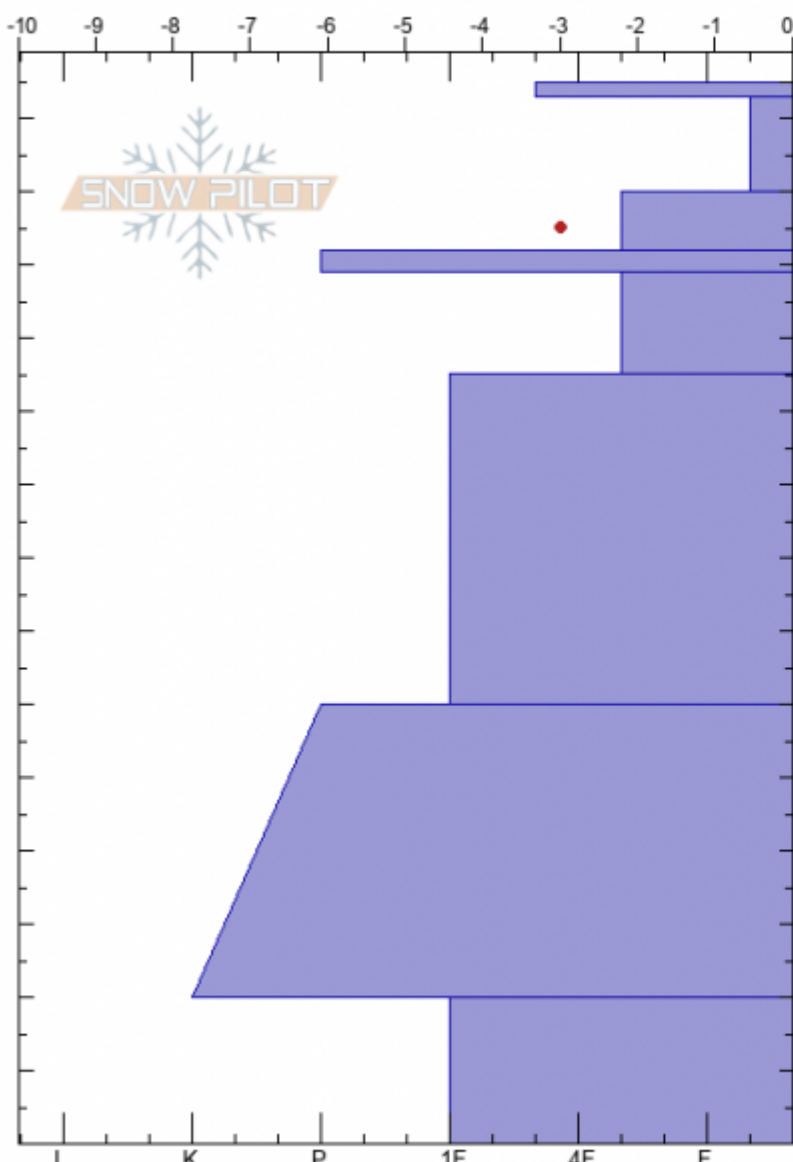

Marge
 Lionhead Range
 MT
 Elevation: 9032 ft
 Aspect: 65°
 Specifics:

Doug Chabot-Admin
 03/03/2022 - 9:00am
 Co-ord: 44.71666N, -111.31885W
 Slope Angle: 32°
 Wind Loading: previous

Stability: Good
 Air Temperature: 0°C
 Sky Cover: CLR
 Precipitation: NO
 Wind: Calm

| Form | Crystal Size | Moisture | ρ kg/m ³ | Stability tests & Layer c |
|------|--------------|----------|--------------------------|---------------------------|
| ■ | | M | | |
| ☒ | 2 | | | |
| ☒ | 1-2 | | | |
| ☉(□) | | | | |
| ☒ | 2 | | | |
| ⊖ | 2 | | | |
| ⊖ | 2 | | | |
| ⊖ | 2 | | | |

Notes: An east wind 2 weeks ago may have eroded away some depth.
 20 cm deep temperature is -3C.

Advisory Region
 Lionhead Range
 Longitude
 -111.32W
 Latitude
 44.71N
 Lionhead Range, 2022-03-03