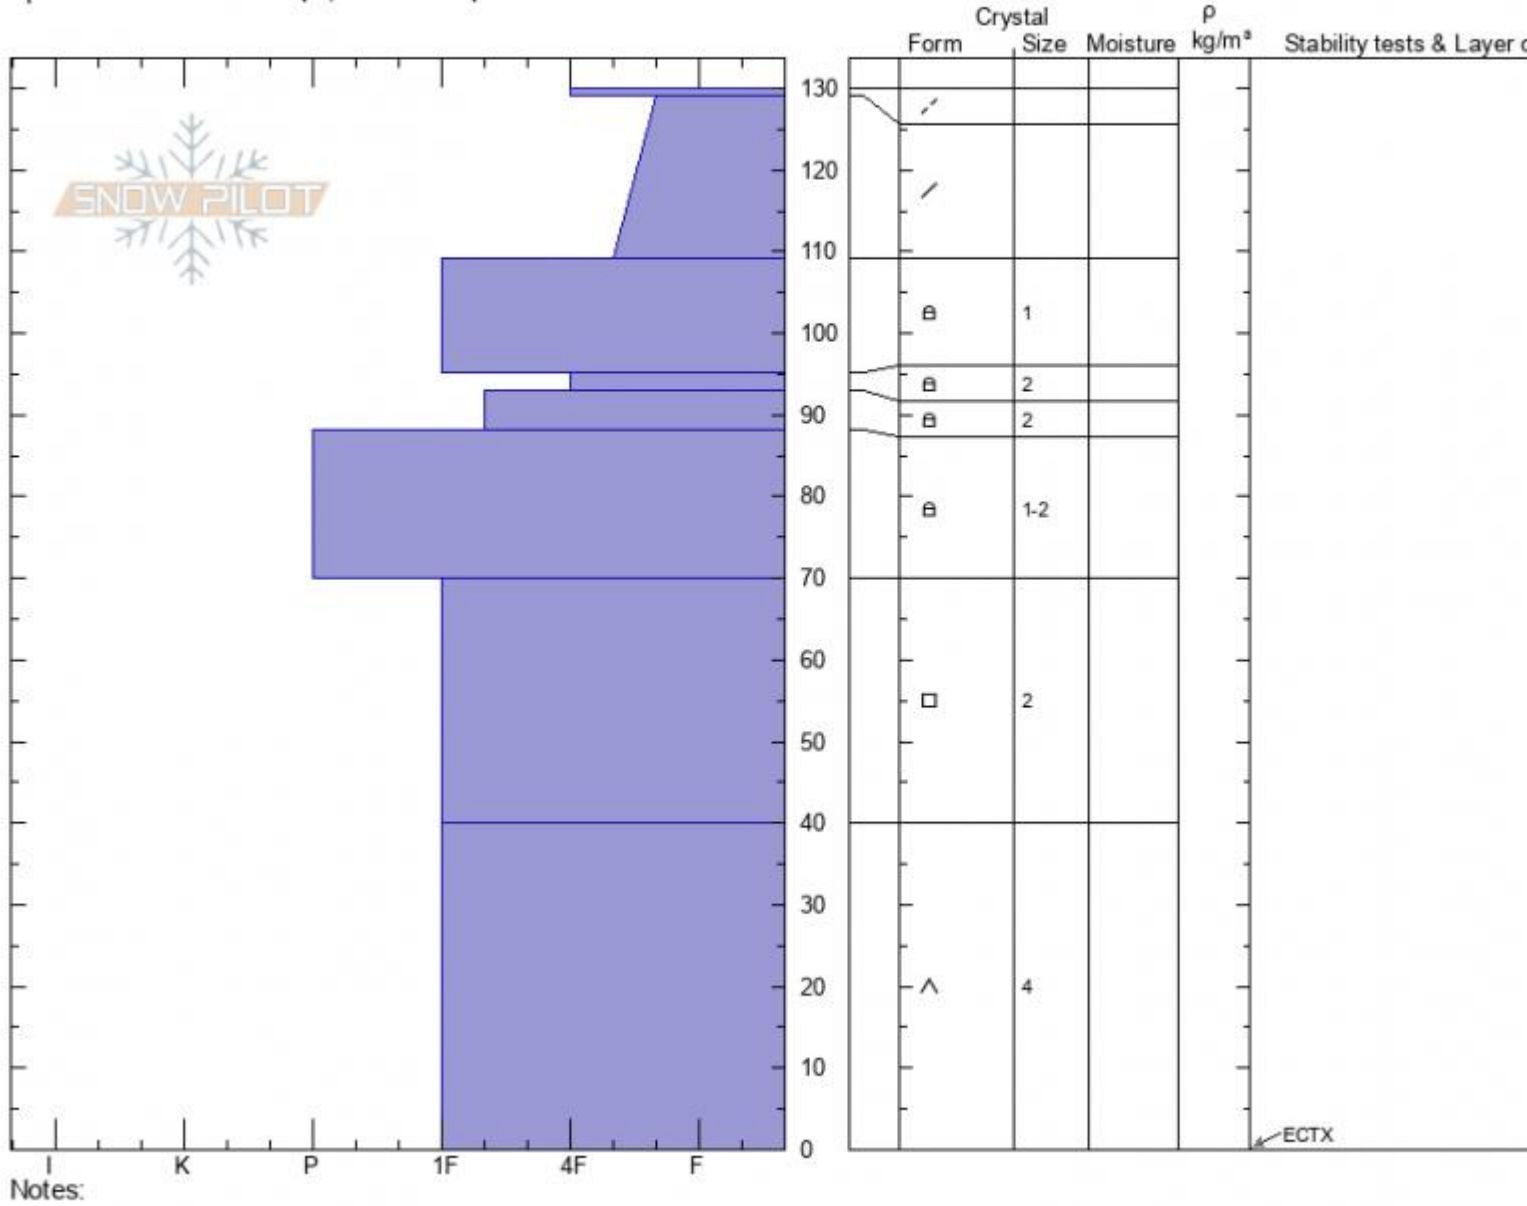

**Beehive Meadow NE**  
**Madison Range-N**  
**MT**  
 Elevation: **8700 ft**  
 Aspect: **65°**  
 Specifics: **Ski tracks on slope; We skied slope**

**Ian Hoyer**  
**03/01/2022 - 11:00am**  
 Co-ord: **45.32777N, -111.38986W**  
 Slope Angle: **13°**  
 Wind Loading: **no**

Stability: **Fair**  
 Air Temperature:  
 Sky Cover: **OVC**  
 Precipitation: **NO**  
 Wind: **SW Moderate**

HS:**130** Layer Notes:  
 95-93cm:**Problematic layer**

Advisory Region  
 Northern Madison  
 Longitude  
 -111.39W  
 Latitude  
 45.34N  
 Northern Madison, 2022-03-01