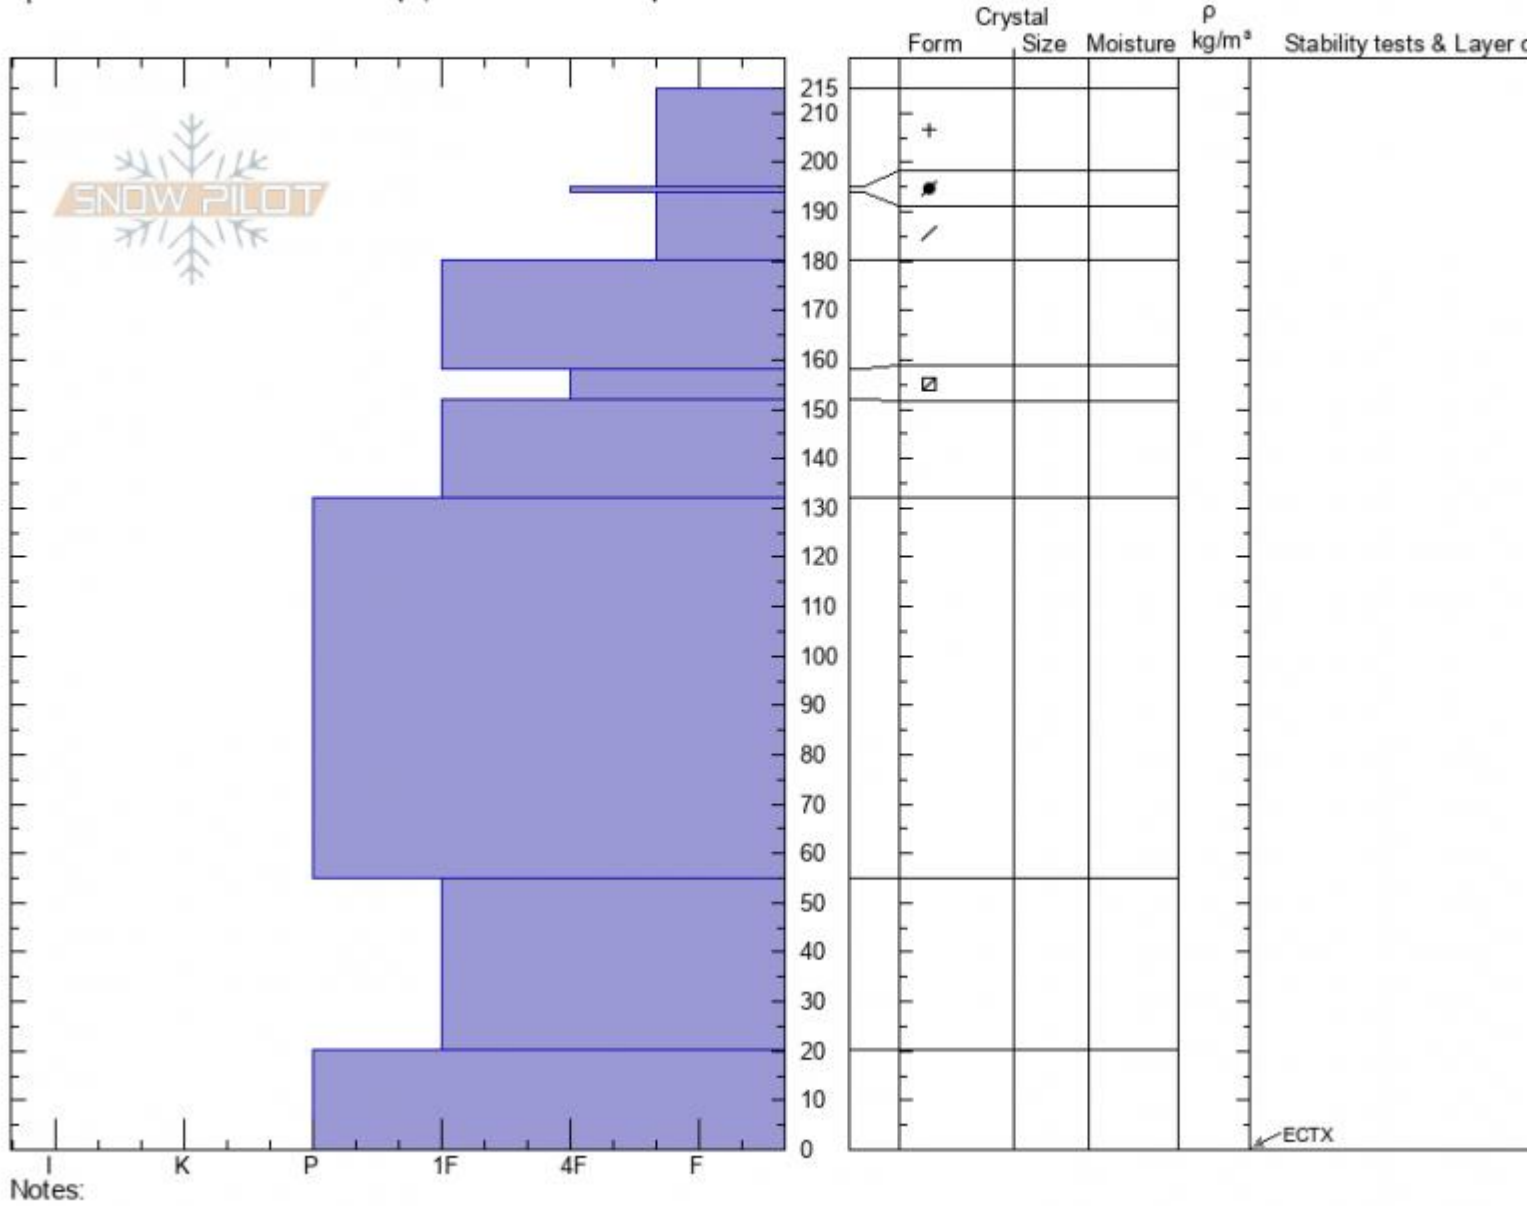

Indepedence
Beartooths
MT
 Elevation: **9600 ft**
 Aspect: **30°**
 Specifics: **Snowmobile tracks on slope; We snowmobiled slope**

Ian Hoyer
02/24/2022 - 12:00pm
 Co-ord: **45.21527N, -110.22008W**
 Slope Angle: **25°**
 Wind Loading: **no**

Stability: **Good**
 Air Temperature:
 Sky Cover: **FEW**
 Precipitation: **NO**
 Wind: **Calm**

HS:215 Layer Notes:
PF: 25 158-152cm: **Problematic layer**

Advisory Region
 Out of Advisory Area
 Out of Advisory Area, 2022-02-25