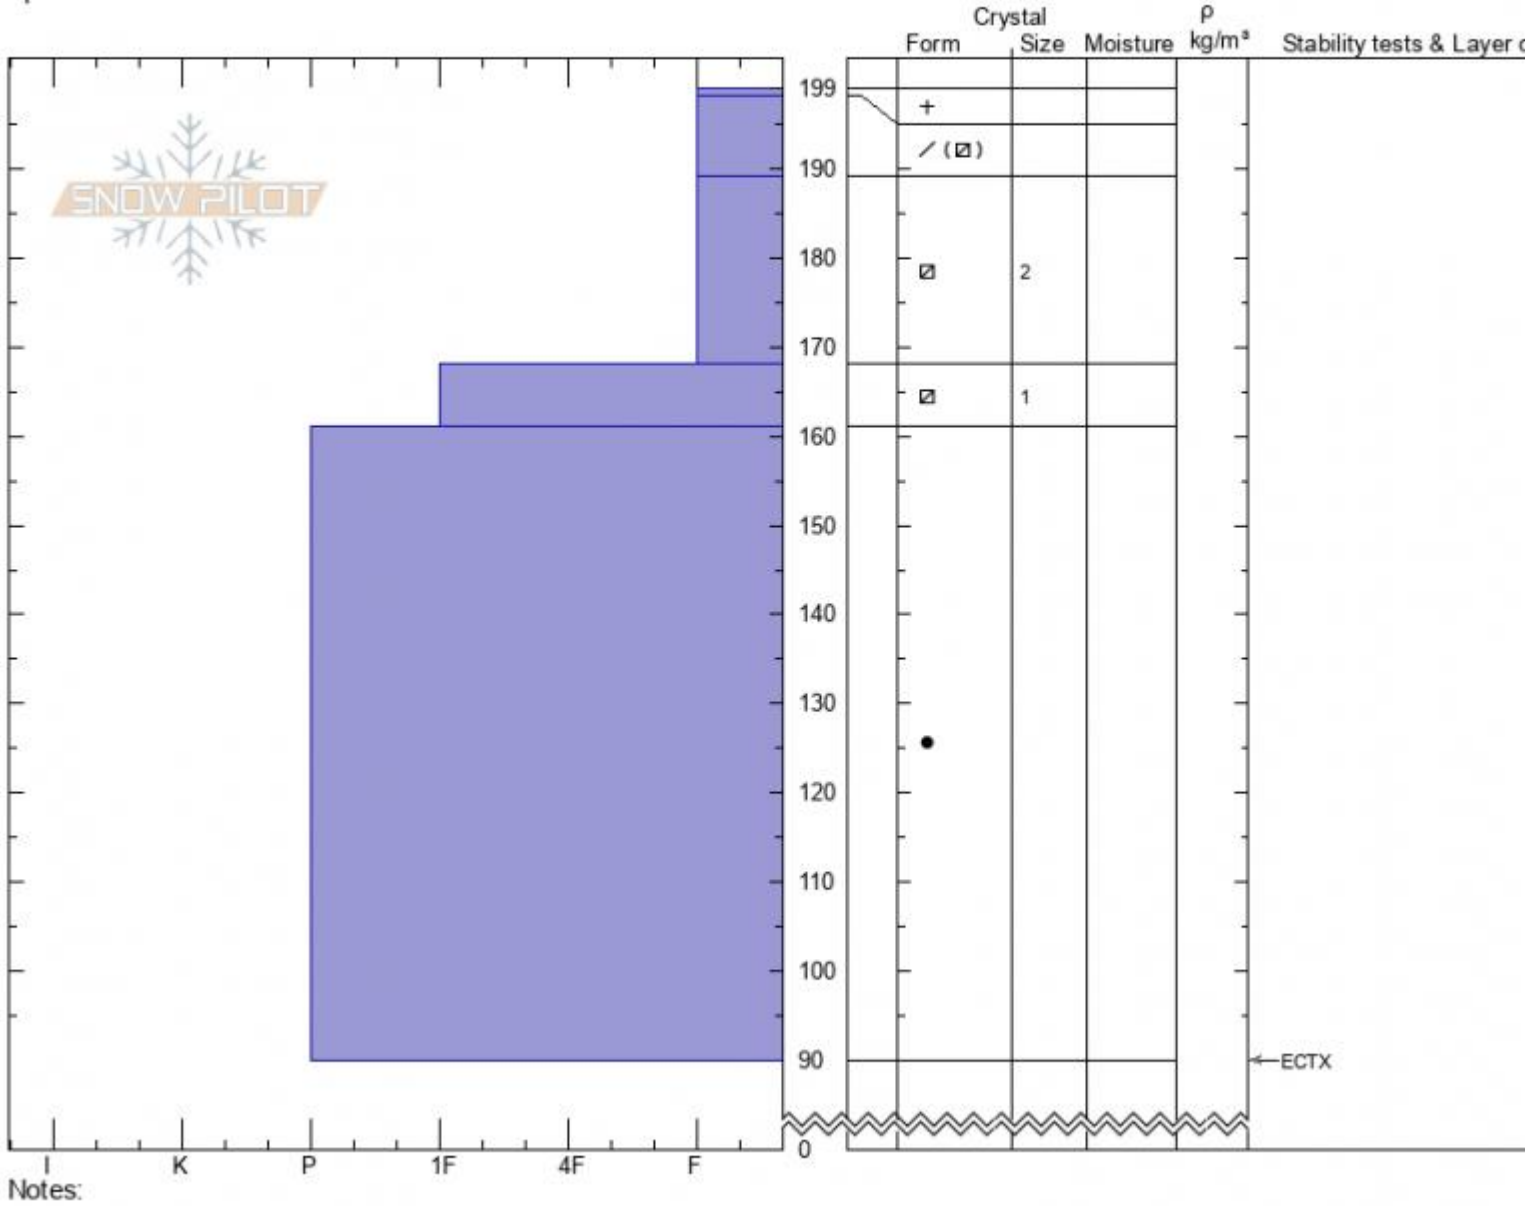

Sawtelle Road E-Facing
 Centennial Range
 ID
 Elevation: 8965 ft
 Aspect: 70°
 Specifics:

Dave Zinn
 02/24/2022 - 11:20am
 Co-ord: 44.55332N, -111.44514W
 Slope Angle: 20°
 Wind Loading: previous

Stability: **Very Good**
 Air Temperature: -17°C
 Sky Cover: **OVC**
 Precipitation: **NO**
 Wind: **Calm**

HS:199
 PF: 30
 Layer Notes: 189-168cm: Problematic layer

Advisory Region
 Island Park
 Longitude
 -111.44W
 Latitude
 44.56N
 Island Park, 2022-02-24