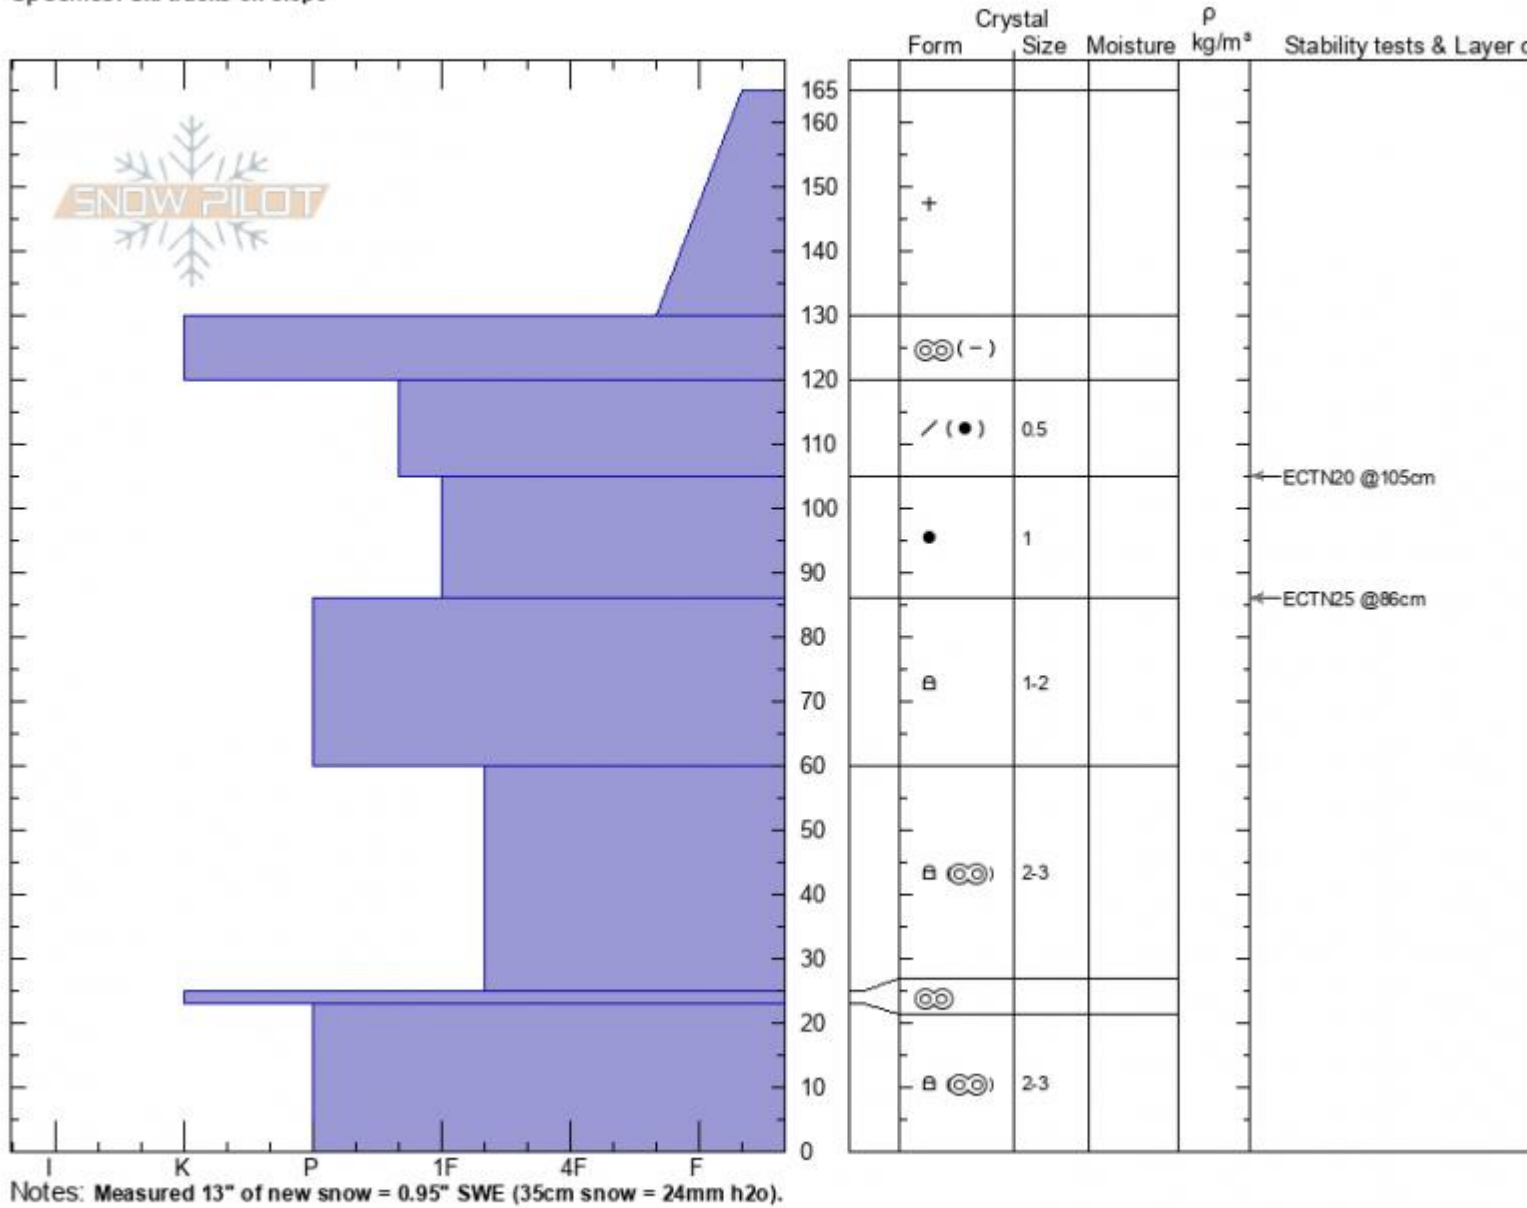

**Divide Shoulder**  
**Gallatin Range-N**  
**MT**  
 Elevation: **9587 ft**  
 Aspect: **165°**  
 Specifics: **Ski tracks on slope**

**Alex Marienthal**  
**02/18/2022 - 12:30pm**  
 Co-ord: **45.40238N, -110.97026W**  
 Slope Angle: **28°**  
 Wind Loading: **no**

Stability: **Good**  
 Air Temperature:  
 Sky Cover: **OVC**  
 Precipitation: **S-1**  
 Wind: **W Light Breeze**

HS: **165**    Layer Notes:  
 165-130cm: **Problematic layer**

Advisory Region  
 Northern Gallatin  
 Longitude  
 -110.98W  
 Latitude  
 45.40N  
 Northern Gallatin, 2022-02-19