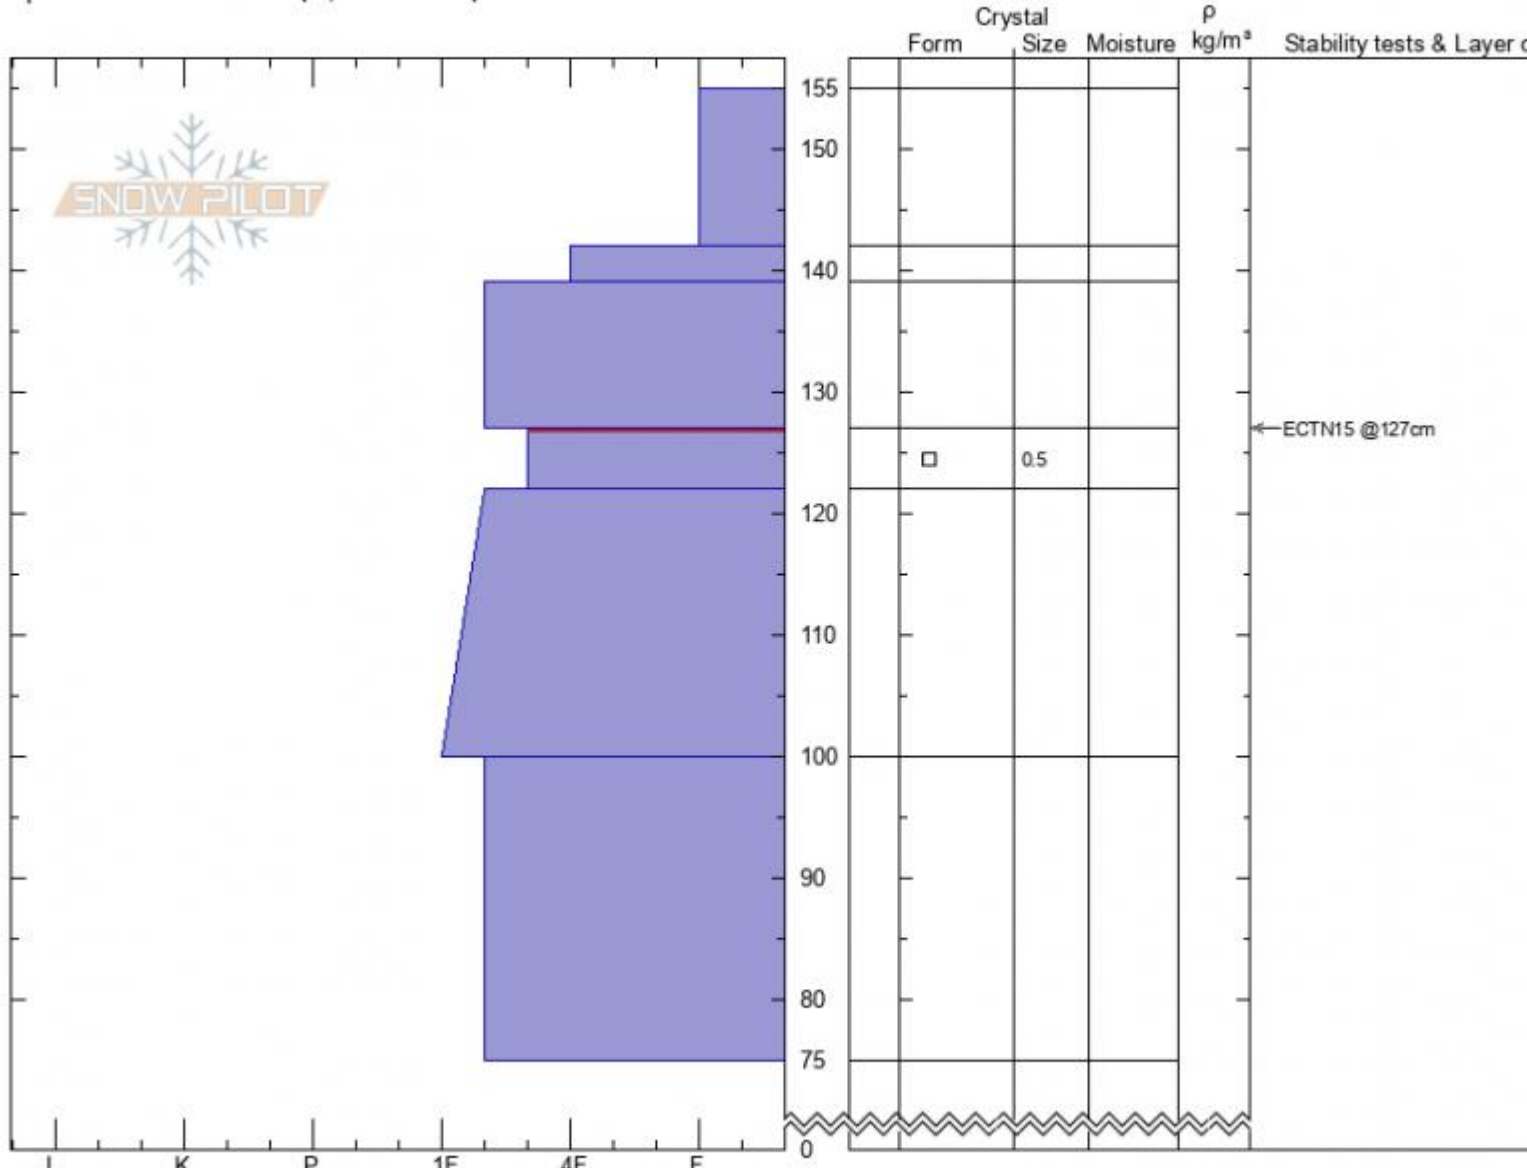

Woody Ridge, W
Absaroka Range
MT
 Elevation: **9872 ft**
 Aspect: **250°**
 Specifics: **Ski tracks on slope; We skied slope**

Beau Fredlund
02/17/2022 - 3:45pm
 Co-ord: **44.98444N, -109.92439E**
 Slope Angle: **32°**
 Wind Loading:

Stability:
 Air Temperature:
 Sky Cover:
 Precipitation: **S-1**
 Wind: **W Moderate**

HS:155 Layer Notes:
 127-122cm: **Problematic layer**

Notes: Upslope wind was eroding the snow on about the top 200' vert of the mountainside- generally a due west wind.

Advisory Region
 Cooke City
 Longitude
 -109.92W
 Latitude
 44.97N
 Cooke City, 2022-02-18