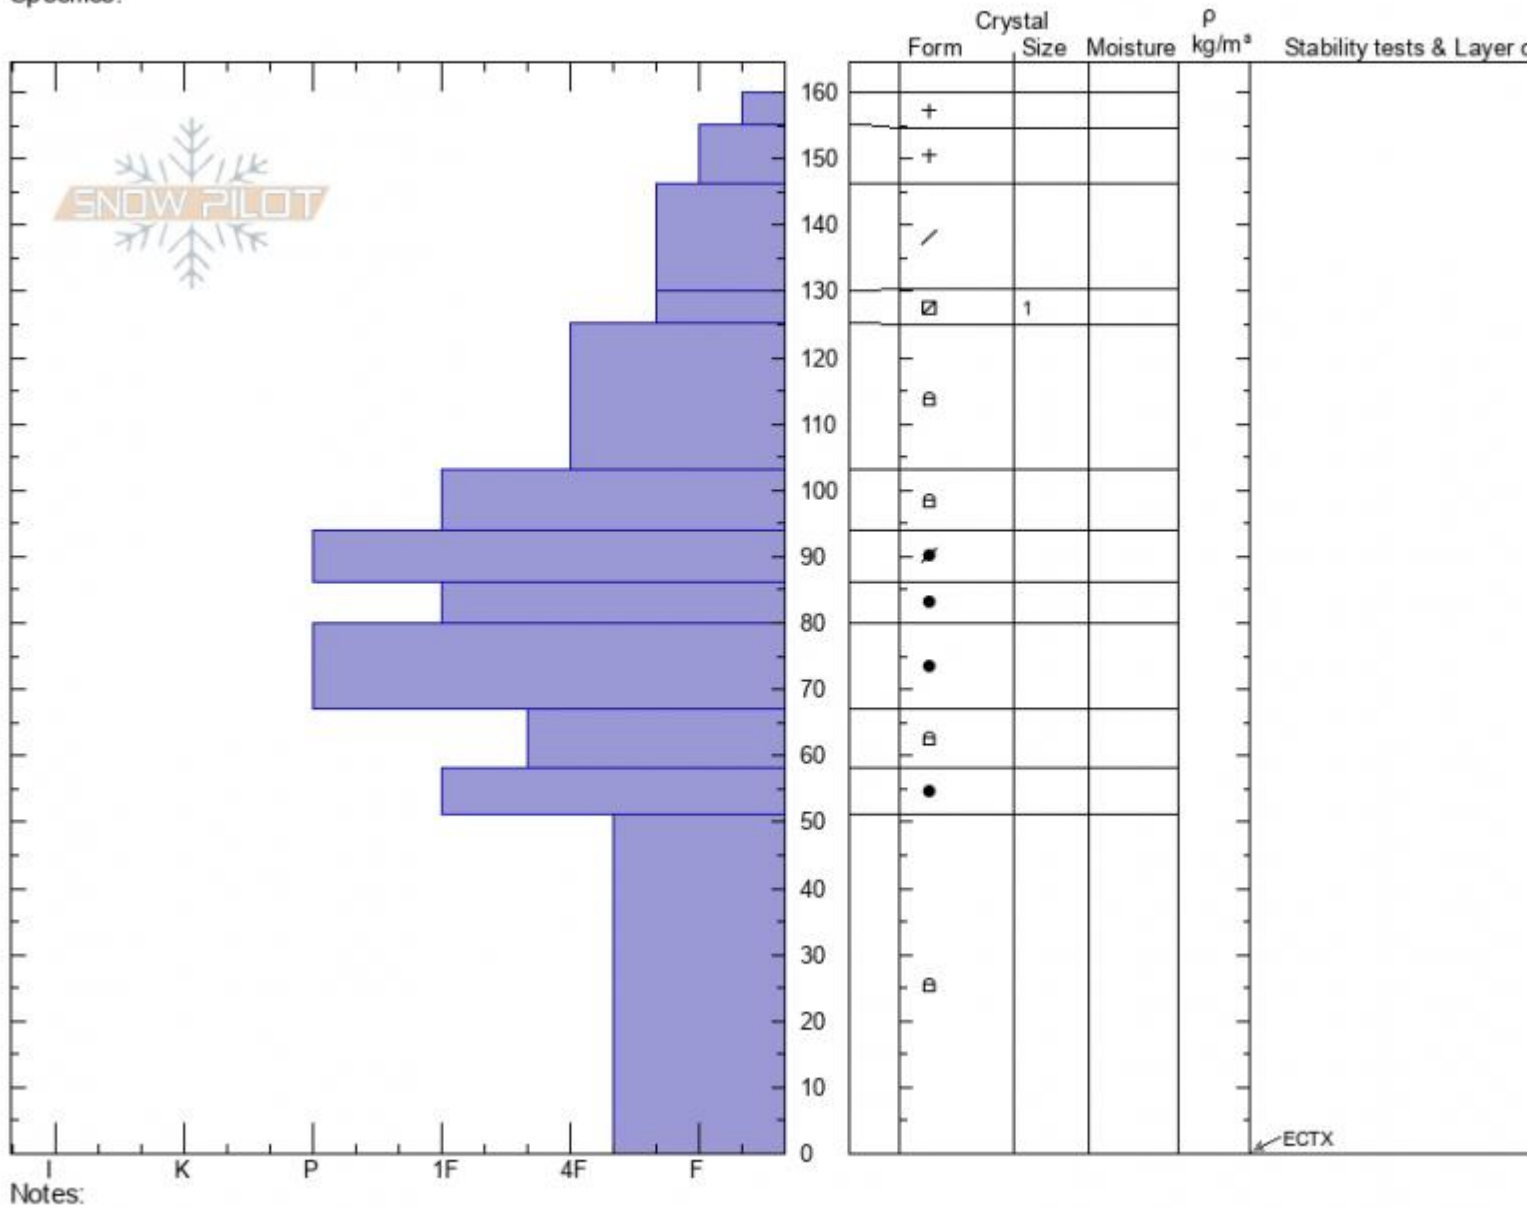

**Buck Ridge - Bear Crk**  
**Madison Range-N**  
**MT**  
 Elevation: **9400 ft**  
 Aspect: **45°**  
 Specifics:

**Ian Hoyer**  
**02/17/2022 - 12:00pm**  
 Co-ord: **45.18494N, -111.46665W**  
 Slope Angle: **32°**  
 Wind Loading: **no**

Stability: **Fair**  
 Air Temperature:  
 Sky Cover: **BKN**  
 Precipitation: **NO**  
 Wind: **Calm**

**HS:160** Layer Notes:  
 130-125cm: **Problematic layer**

Advisory Region  
 Northern Madison  
 Longitude  
 -111.38W  
 Latitude  
 45.17N  
 Northern Madison, 2022-02-17