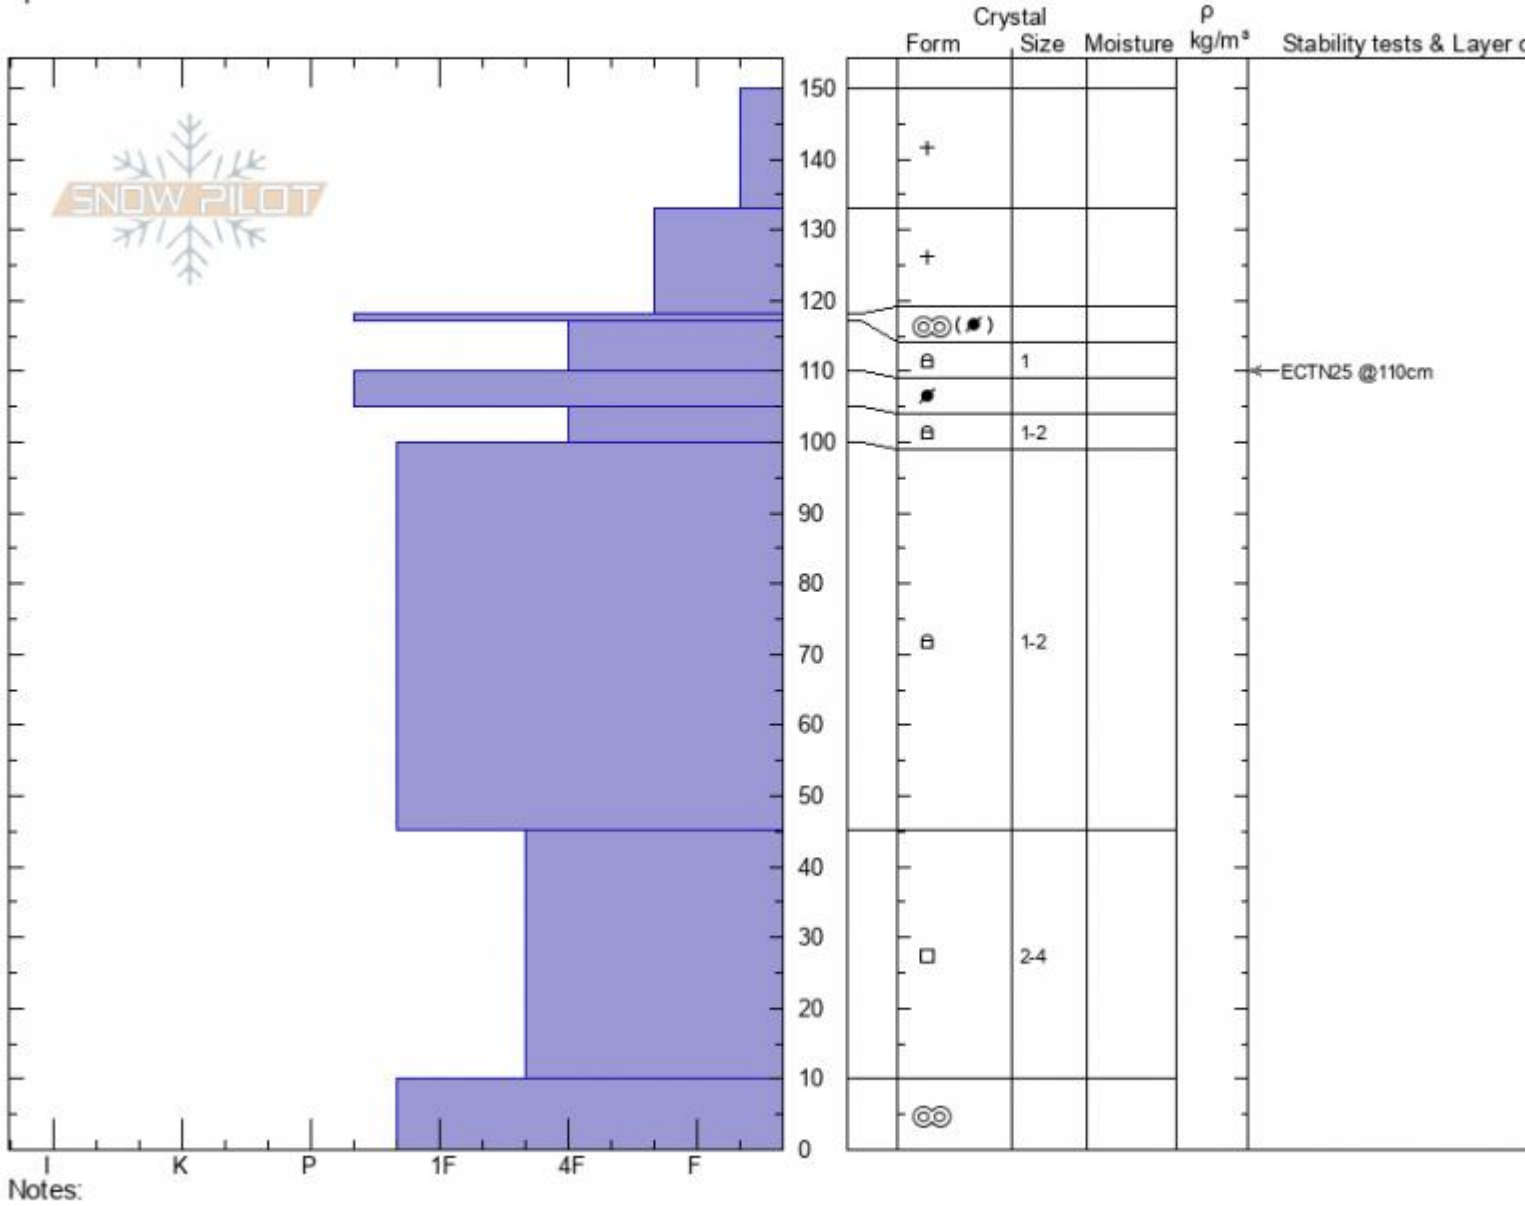

Bradley Meadow North  
 Bridger Range  
 MT  
 Elevation: 7894 ft  
 Aspect: 50°  
 Specifics:

Alex Marienthal  
 02/17/2022 - 10:15am  
 Co-ord: 45.83326N, -110.92927W  
 Slope Angle: 33°  
 Wind Loading: **previous**

Stability:  
 Air Temperature: -7.5°C  
 Sky Cover: **BKN**  
 Precipitation: **NO**  
 Wind: **W Moderate**

HS:150 Layer Notes:  
 150-133cm: **Problematic layer**

Advisory Region  
 Bridger Range  
 Longitude  
 -110.93W  
 Latitude  
 45.83N  
 Bridger Range, 2022-02-17