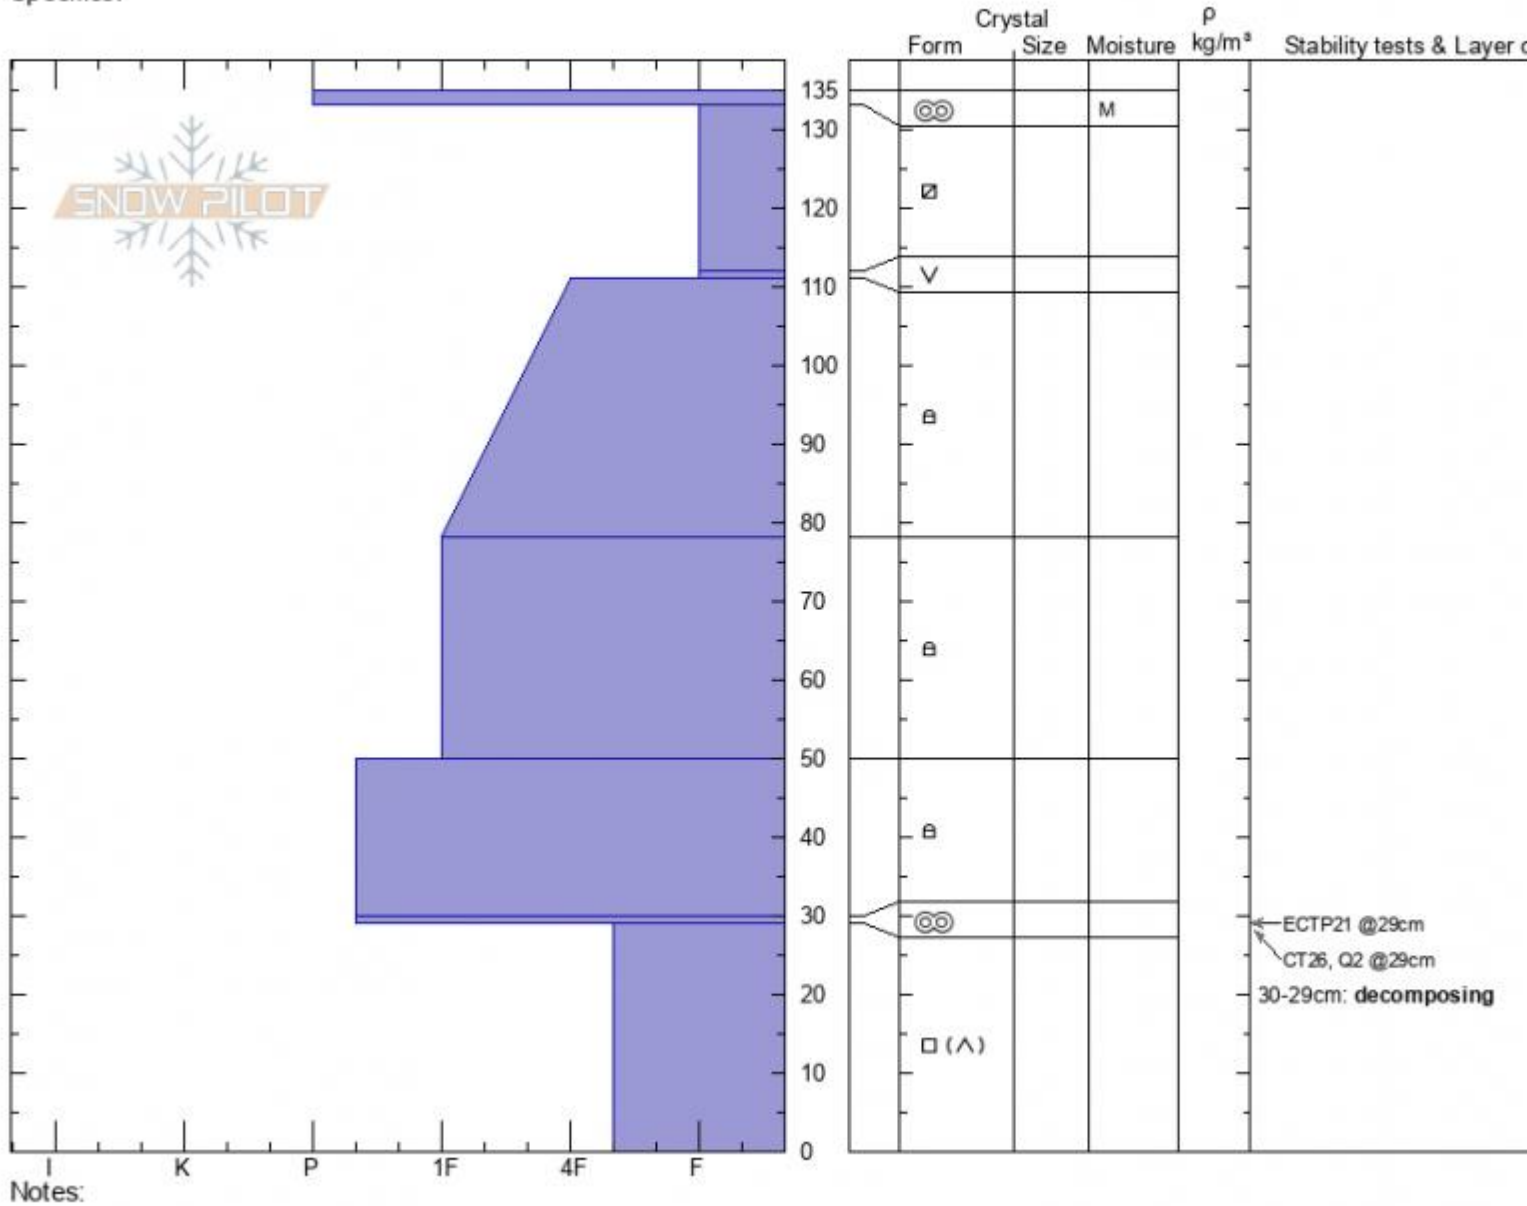

Lightning Creek
 Madison Range-S
 MT
 Elevation: 8970 ft
 Aspect: 90°
 Specifics:

Hannah Marshall
 02/13/2022 - 11:53am
 Co-ord: 44.97925N, -111.37286W
 Slope Angle: 38°
 Wind Loading: **previous**

Stability:
 Air Temperature:
 Sky Cover: **CLR**
 Precipitation: **NO**
 Wind: **Light Breeze**

HS:135 Layer Notes:
 30-29cm: **decomposing**

Advisory Region
 Southern Madison
 Longitude
 -111.37W
 Latitude
 44.98N
 Southern Madison, 2022-02-13