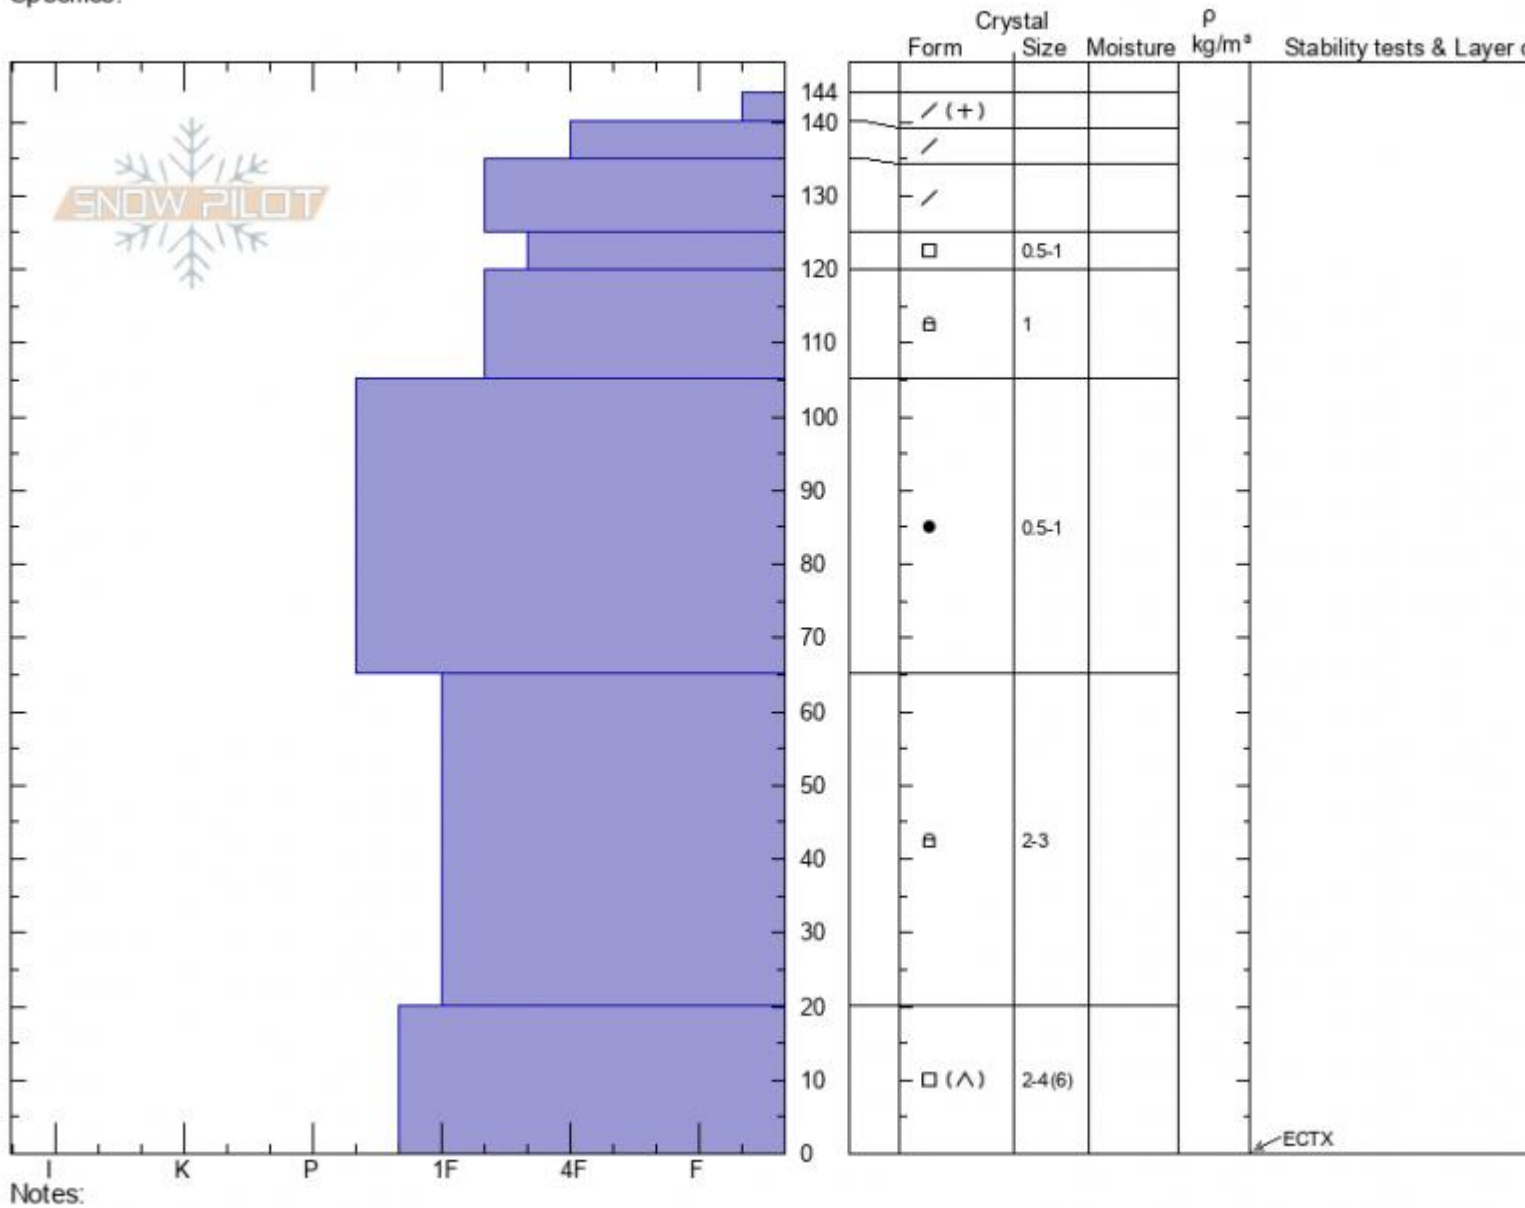

Muddy Crk.
Madison Range-N
MT
 Elevation: **9105 ft**
 Aspect: **60°**
 Specifics:

Alex Marienthal
02/12/2022 - 12:20pm
 Co-ord: **45.22635N, -111.48481W**
 Slope Angle: **12°**
 Wind Loading: **no**

Stability: **Good**
 Air Temperature:
 Sky Cover: **CLR**
 Precipitation: **NO**
 Wind: **NW Calm**

HS: **144** Layer Notes:
 PF: **37** 125-120cm: **Problematic layer**

Advisory Region
 Northern Madison
 Longitude
 -111.51W
 Latitude
 45.23N
 Northern Madison, 2022-02-13