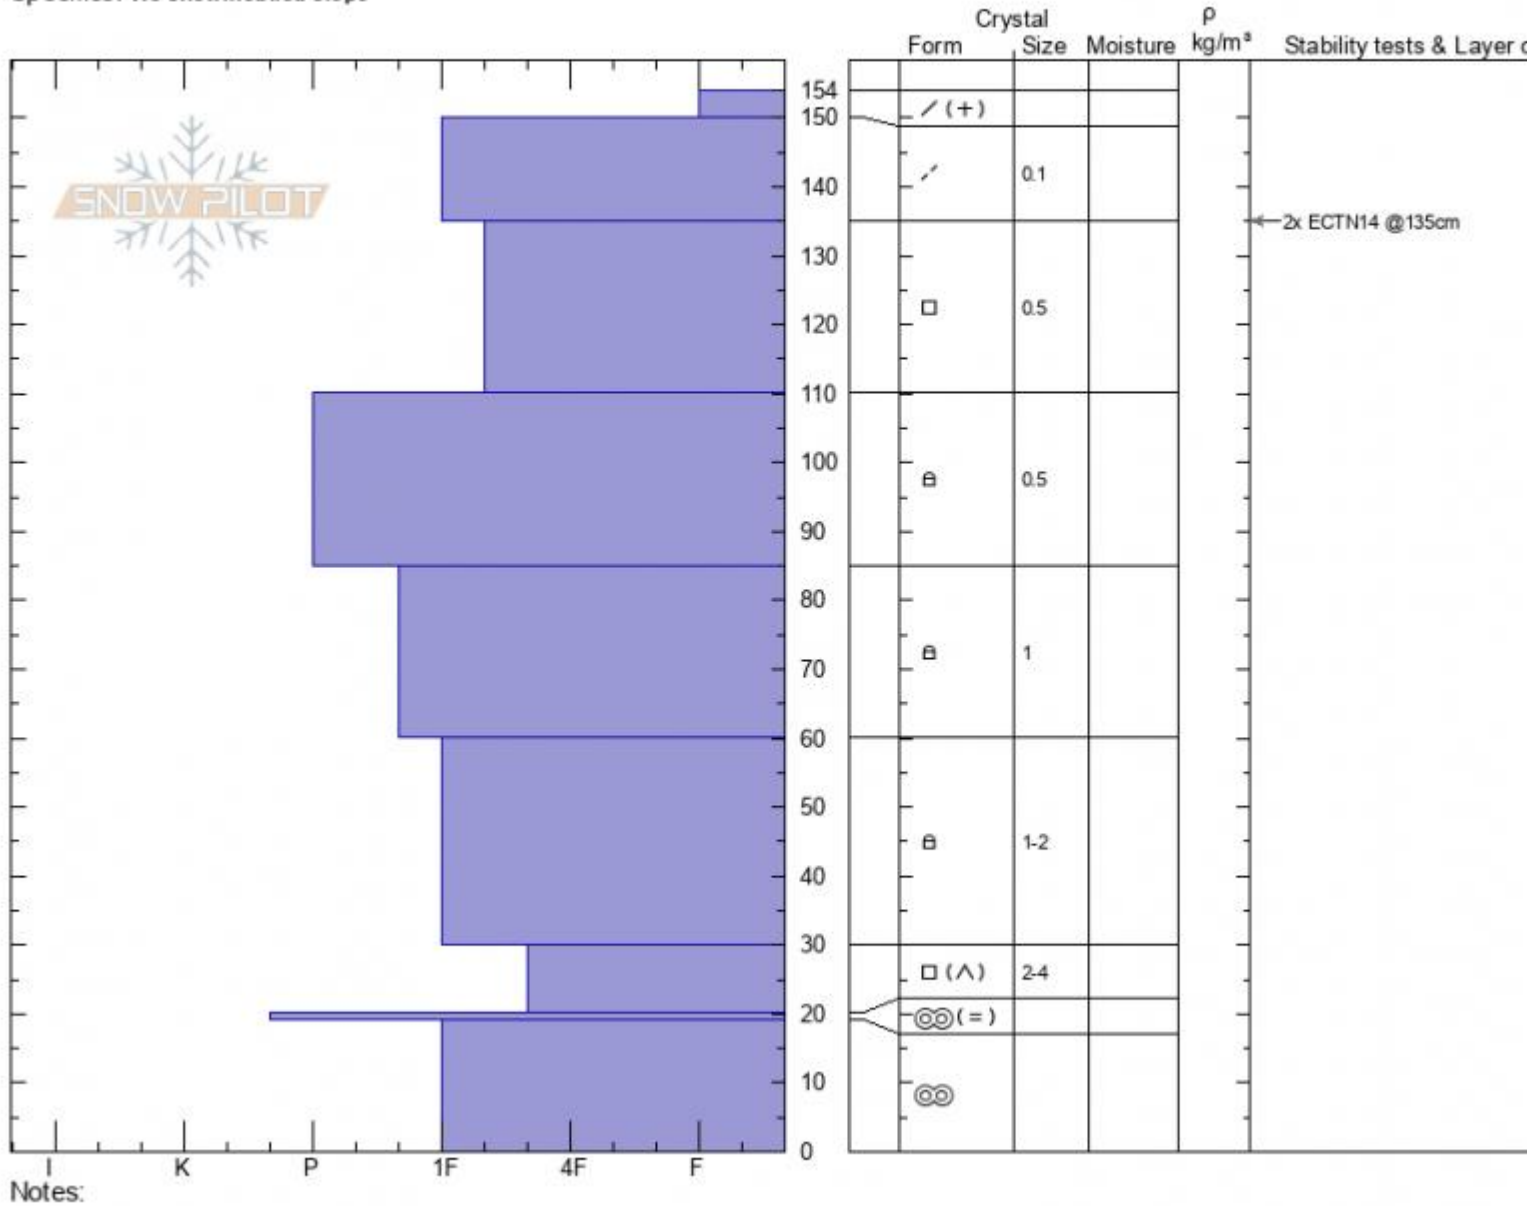

**Muddy Creek/CedarMtn**  
**Madison Range-N**  
**MT**  
 Elevation: **9100 ft**  
 Aspect: **40°**  
 Specifics: **We snowmobiled slope**

**Alex Marienthal**  
**02/12/2022 - 11:45am**  
 Co-ord: **45.22736N, -111.49042W**  
 Slope Angle: **28°**  
 Wind Loading: **no**

Stability: **Good**  
 Air Temperature:  
 Sky Cover: **CLR**  
 Precipitation: **NO**  
 Wind: **NW Calm**

HS: **154** Layer Notes:  
 PF: **40** 150-135cm: **Problematic layer**

Advisory Region  
 Northern Madison  
 Longitude  
 -111.51W  
 Latitude  
 45.23N  
 Northern Madison, 2022-02-13