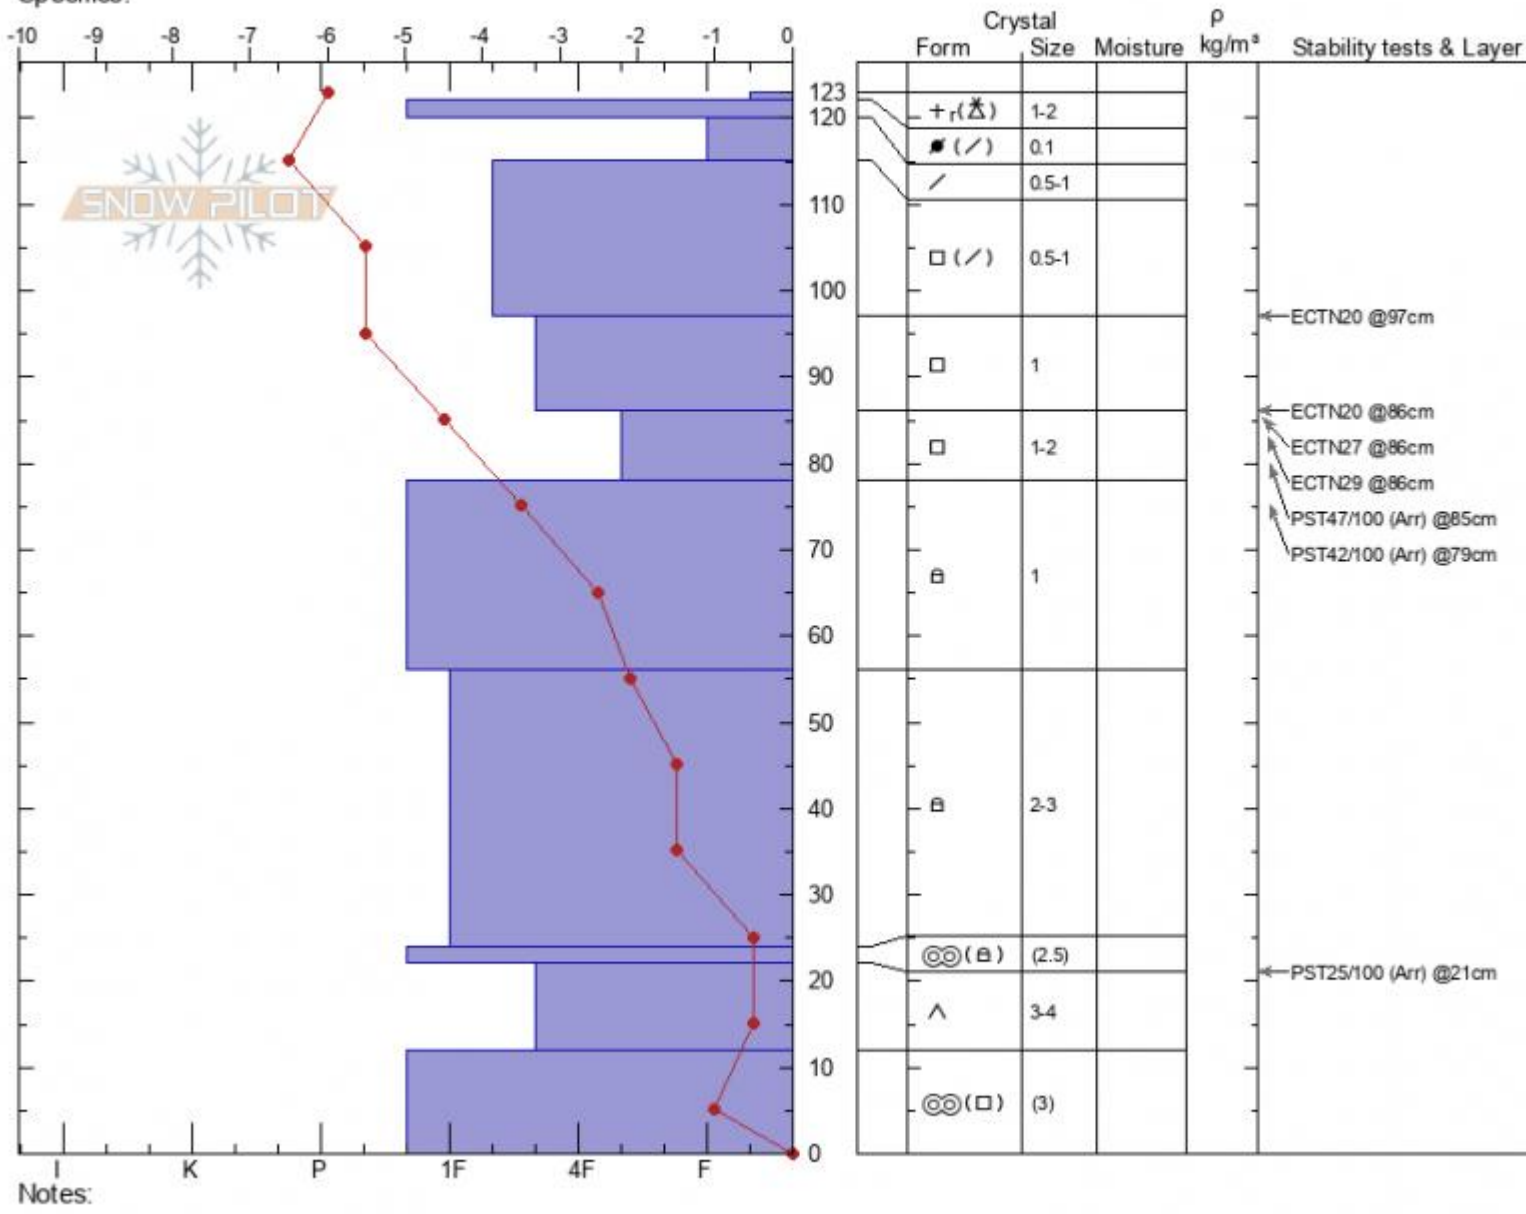

MiddleBasin Sci.Bowl
Madison Range-N
MT
 Elevation: **9205 ft**
 Aspect: **97°**
 Specifics:

Alex Marienthal
02/11/2022 - 11:30am
 Co-ord: **45.32602N, -111.38197W**
 Slope Angle: **28°**
 Wind Loading: **no**

Stability: **Good**
 Air Temperature: **-8.5°C**
 Sky Cover: **OVC**
 Precipitation: **S1**
 Wind: **NW Moderate**

HS: **123** Layer Notes:
 PF: **45** 86-78cm: **Problematic layer**
 PS: **12**

Advisory Region
 Northern Madison
 Longitude
 -111.38W
 Latitude
 45.34N
 Northern Madison, 2022-02-11