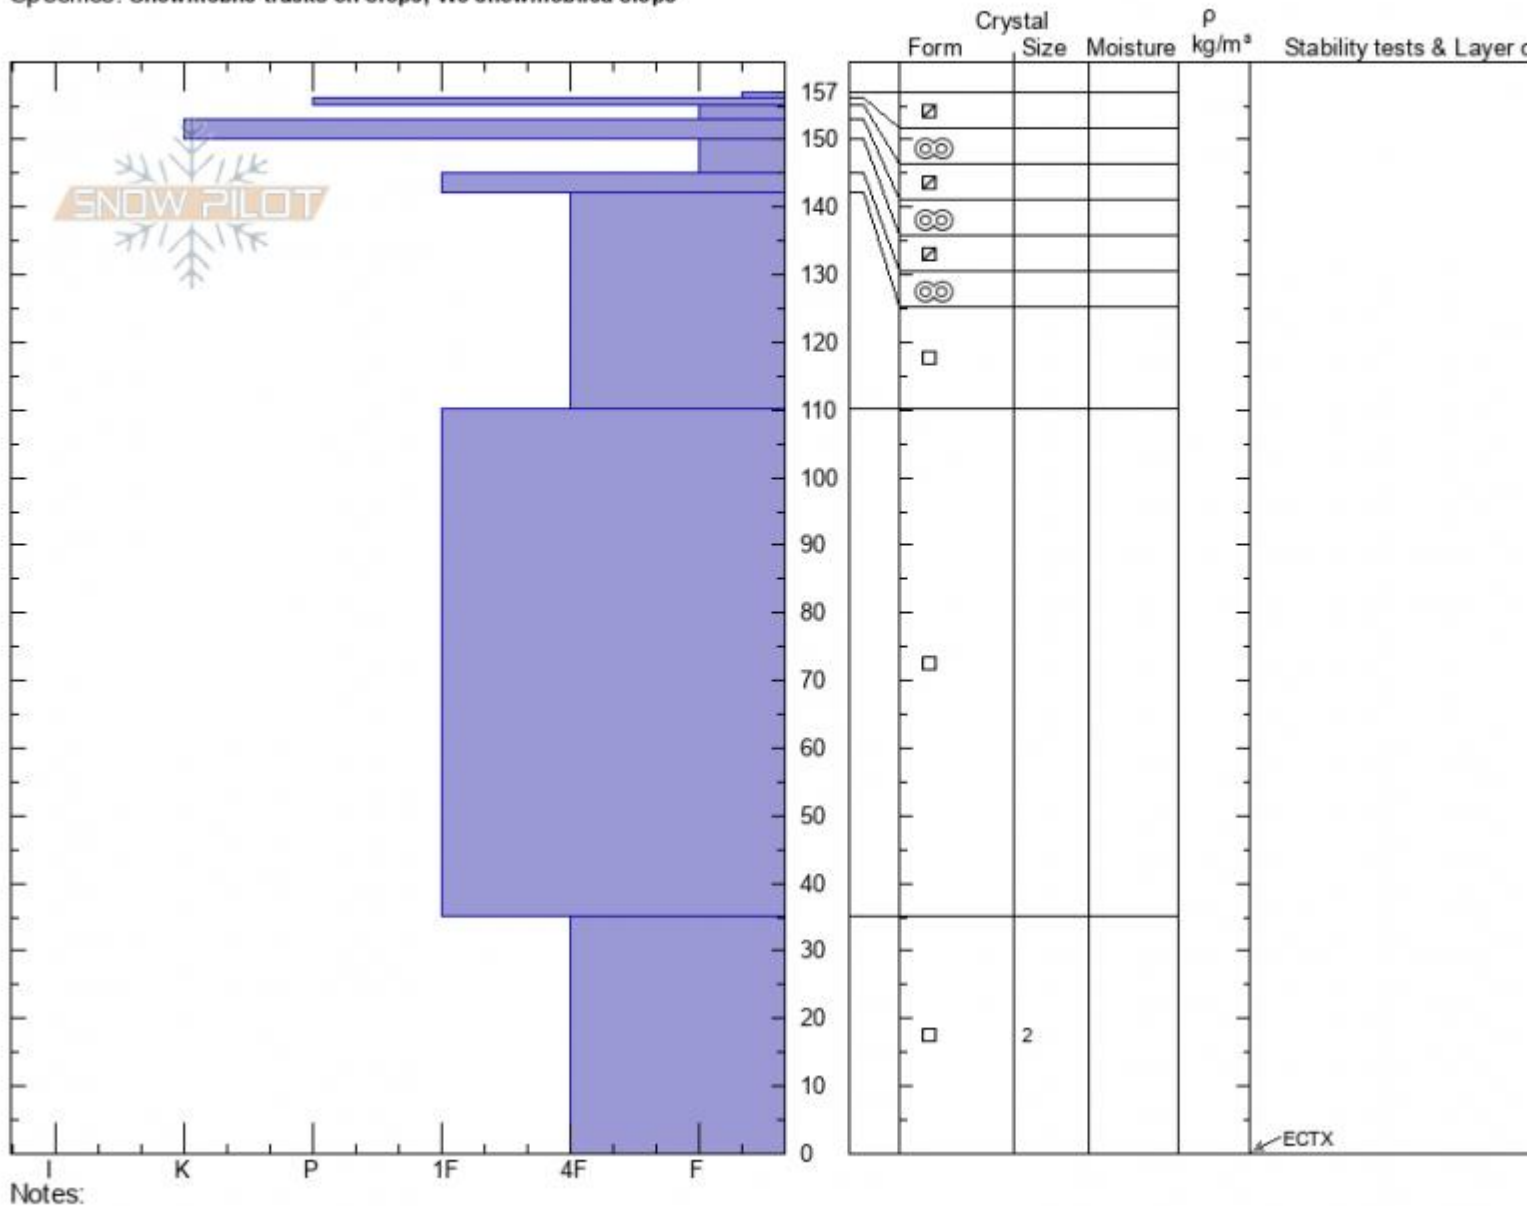

Scotch Bonnet Shoulder Ian Hoyer
Cooke City **01/30/2022 - 9:00am**
MT Co-ord: **45.06999N, -109.94239W**
 Elevation: **9700 ft** Slope Angle: **28°**
 Aspect: **155°** Wind Loading: **no**
 Specifics: **Snowmobile tracks on slope; We snowmobiled slope**

Stability: **Good**
 Air Temperature:
 Sky Cover: **BKN**
 Precipitation: **NO**
 Wind: **Calm**

HS: **157** Layer Notes:
 PF: **30** 150-145cm: **Problematic layer**

Advisory Region
 Cooke City
 Longitude
 -109.95W
 Latitude
 45.07N
 Cooke City, 2022-02-01