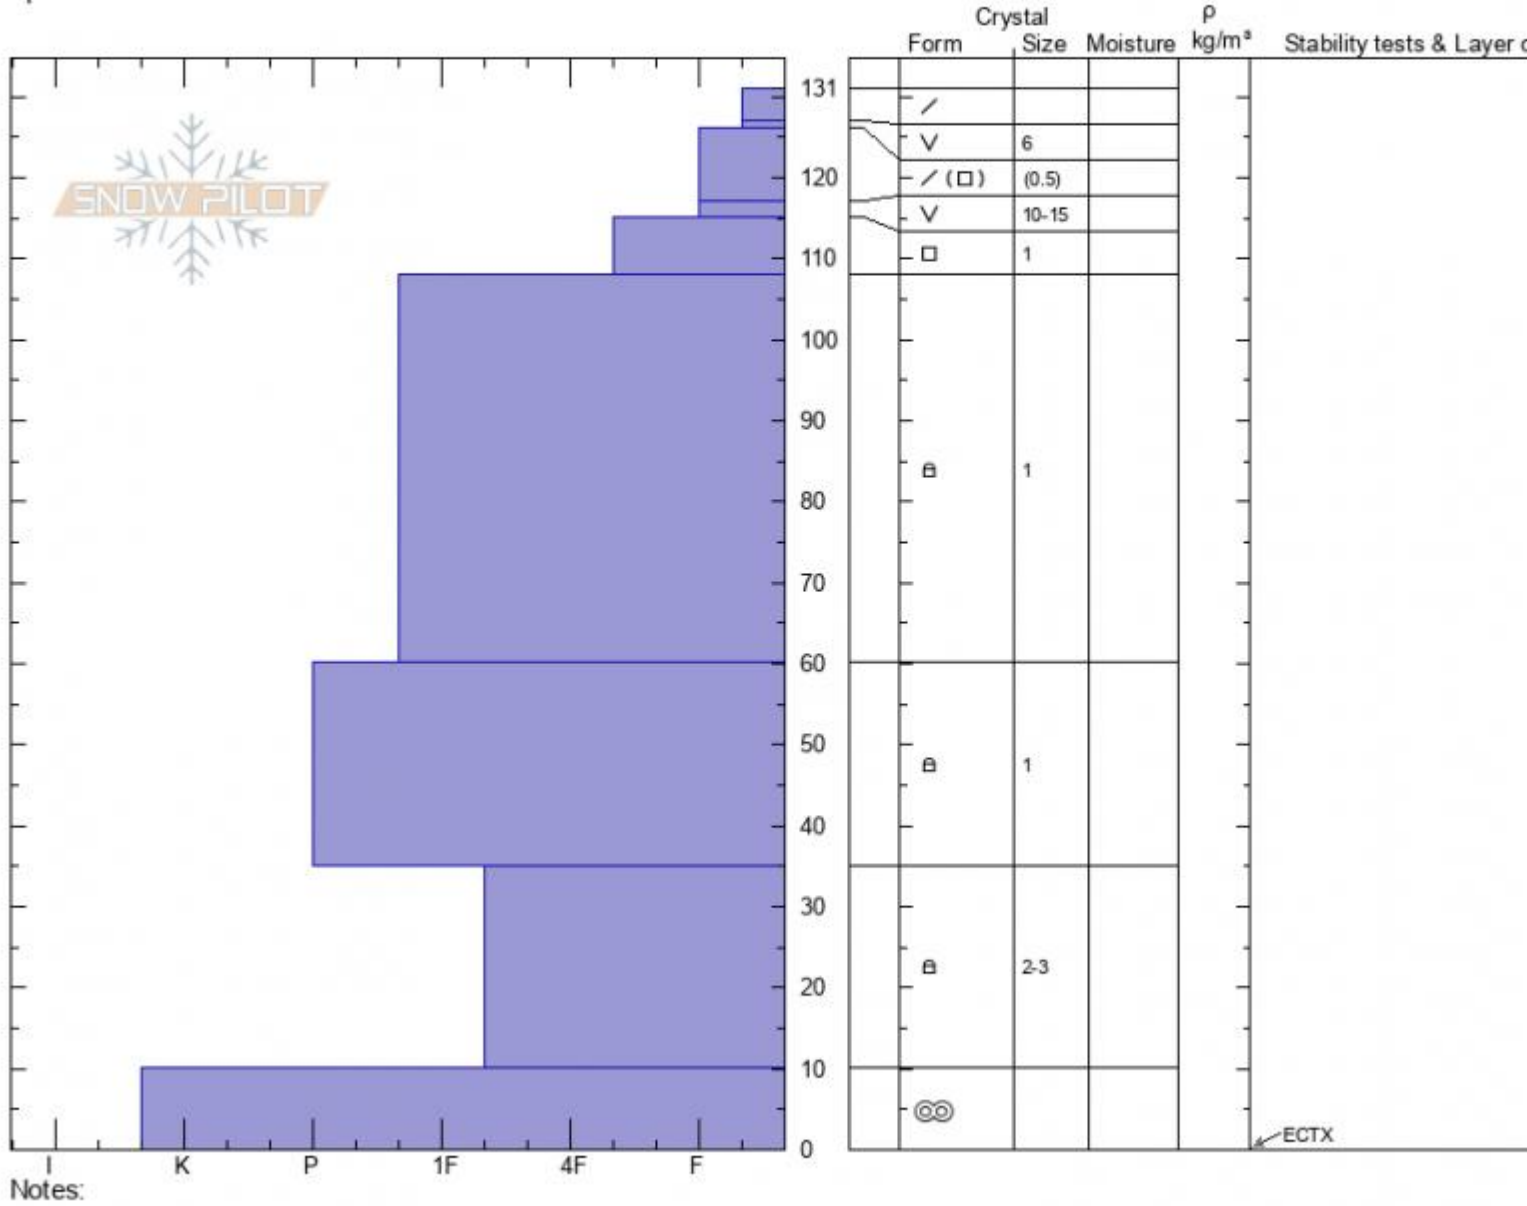

Weather Station
Lionhead Range
MT
 Elevation: **8718 ft**
 Aspect: **330°**
 Specifics:

Hannah Marshall
01/29/2022 - 11:37 am
 Co-ord: **44.71014N, -111.32459W**
 Slope Angle:
 Wind Loading:

Stability:
 Air Temperature:
 Sky Cover: **FEW**
 Precipitation: **NO**
 Wind: **Calm**

HS:**131** Layer Notes:
 PF:**20**

Advisory Region
 Lionhead Range
 Longitude
 -111.33W
 Latitude
 44.71N
 Lionhead Range, 2022-01-29