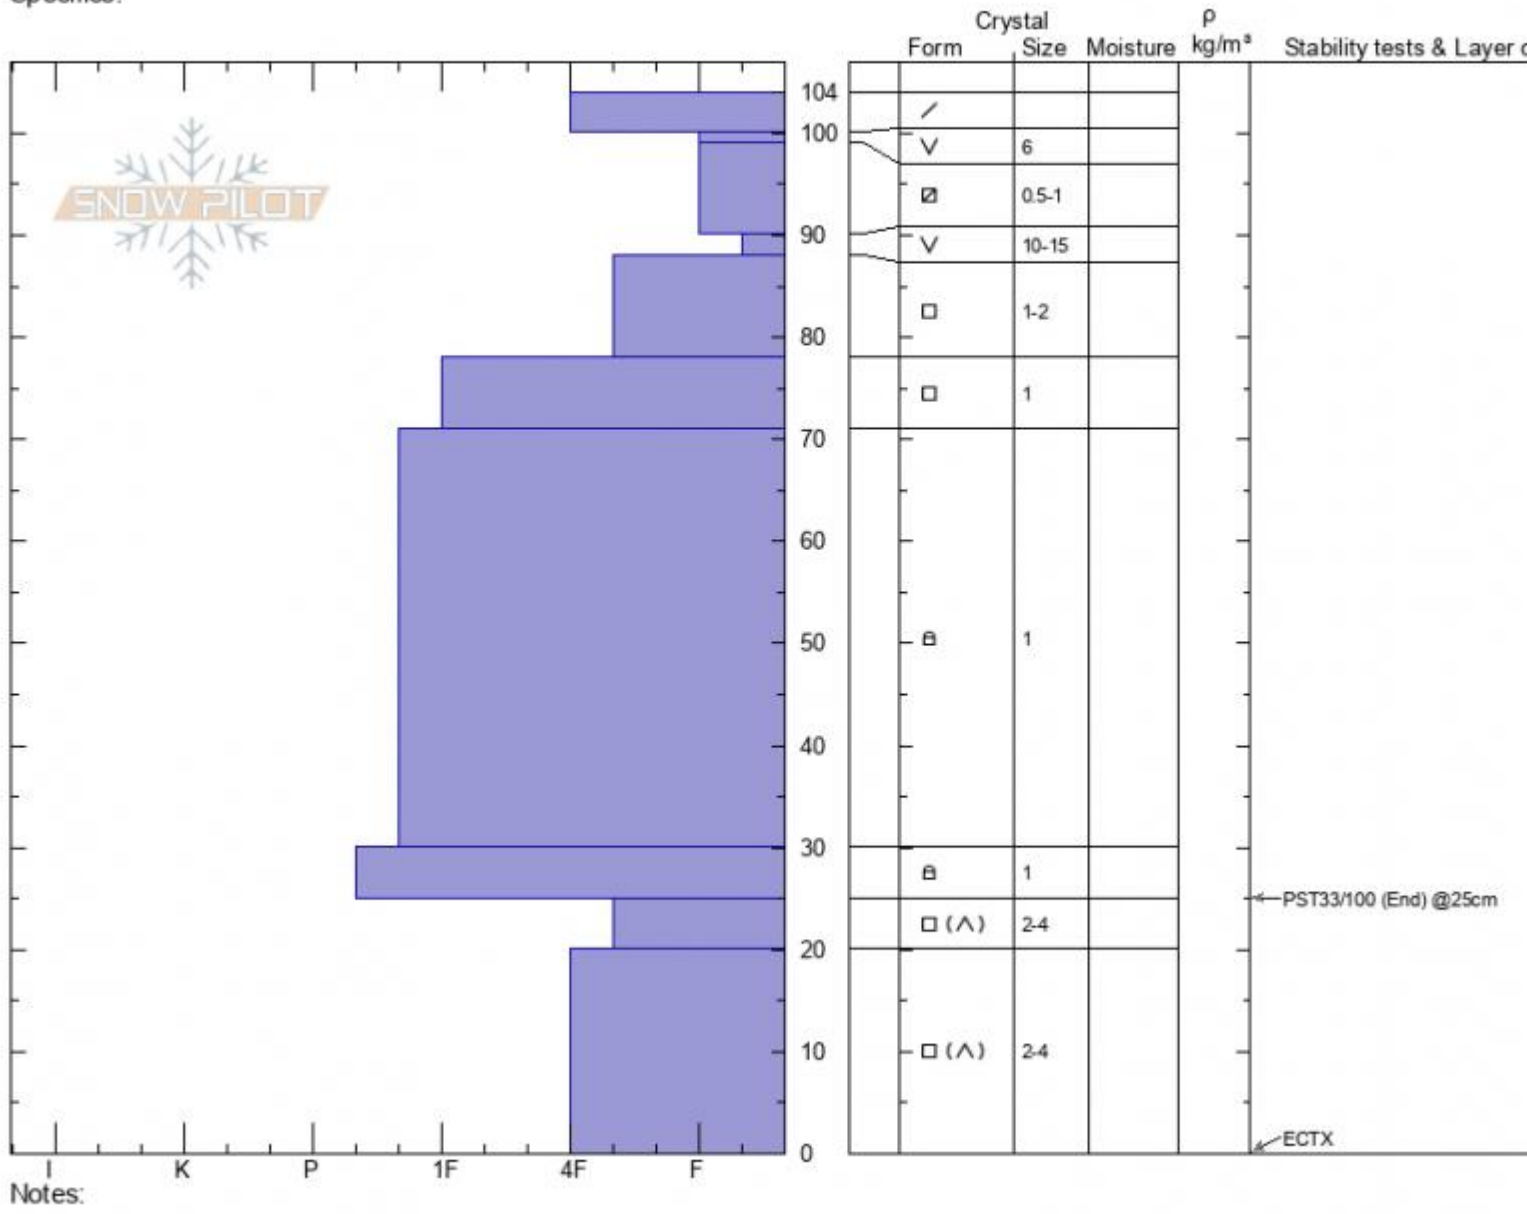

Ski Hill
Lionhead Range
MT
 Elevation: **8156 ft**
 Aspect: **90°**
 Specifics:

Hannah Marshall
01/29/2022 - 10:40am
 Co-ord: **44.70367N, -111.29853W**
 Slope Angle: **30°**
 Wind Loading:

Stability:
 Air Temperature:
 Sky Cover: **FEW**
 Precipitation: **NO**
 Wind: **Calm**

HS:104 Layer Notes:

Advisory Region
 Lionhead Range
 Longitude
 -111.29W
 Latitude
 44.70N
 Lionhead Range, 2022-01-29