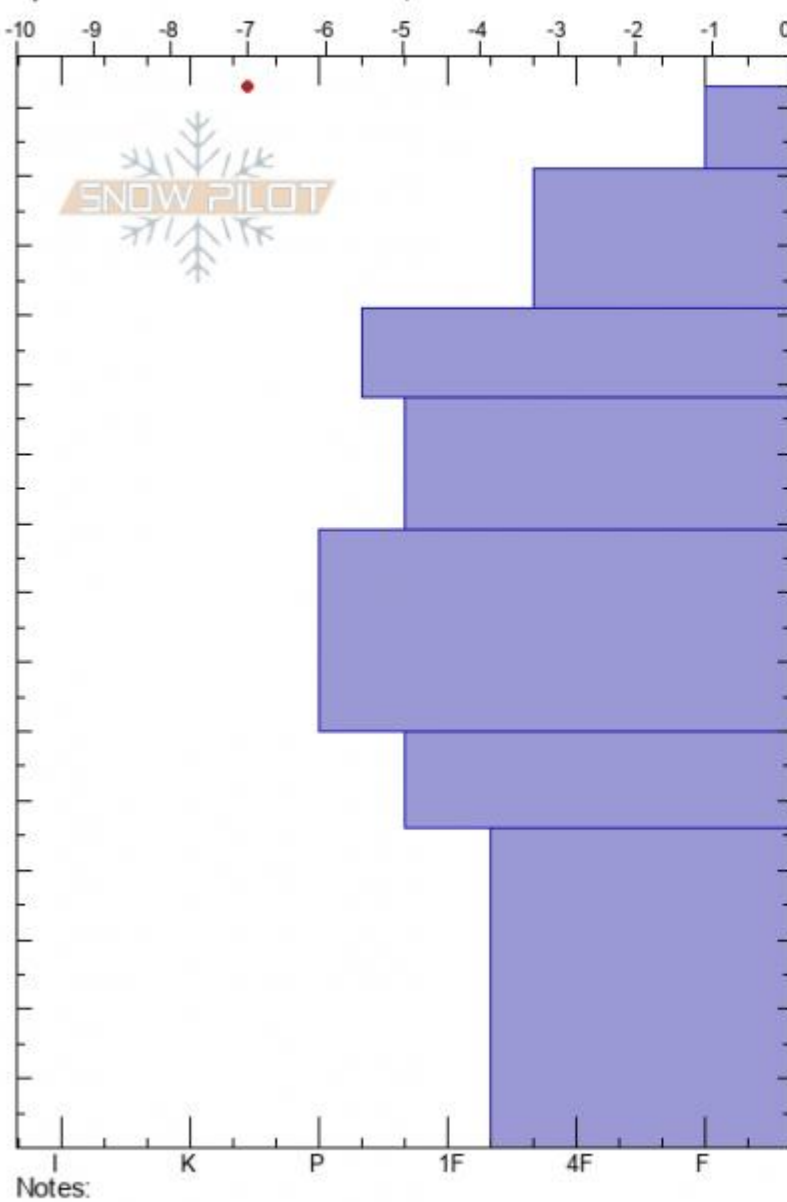

Mt. Abundance, S. end
 Cooke City
 MT
 Elevation: 9191 ft
 Aspect: 116°
 Specifics: Snowmobile tracks on slope

Alex Marienthal
 01/16/2022 - 2:40pm
 Co-ord: 45.06612N, -110.01020W
 Slope Angle: 27°
 Wind Loading: previous

Stability: **Good**
 Air Temperature: **-5°C**
 Sky Cover: **CLR**
 Precipitation: **NO**
 Wind: **S Calm**

HS:153 Layer Notes:
 PF: 35 60-46cm: Problematic layer

Form	Crystal Size	Moisture	ρ kg/m ³	Stability tests & Layer c
V	5			
/	0.3			
/	0.3			
•	0.1			
•	0.5			
•	0.5			
B	1			
B	2			