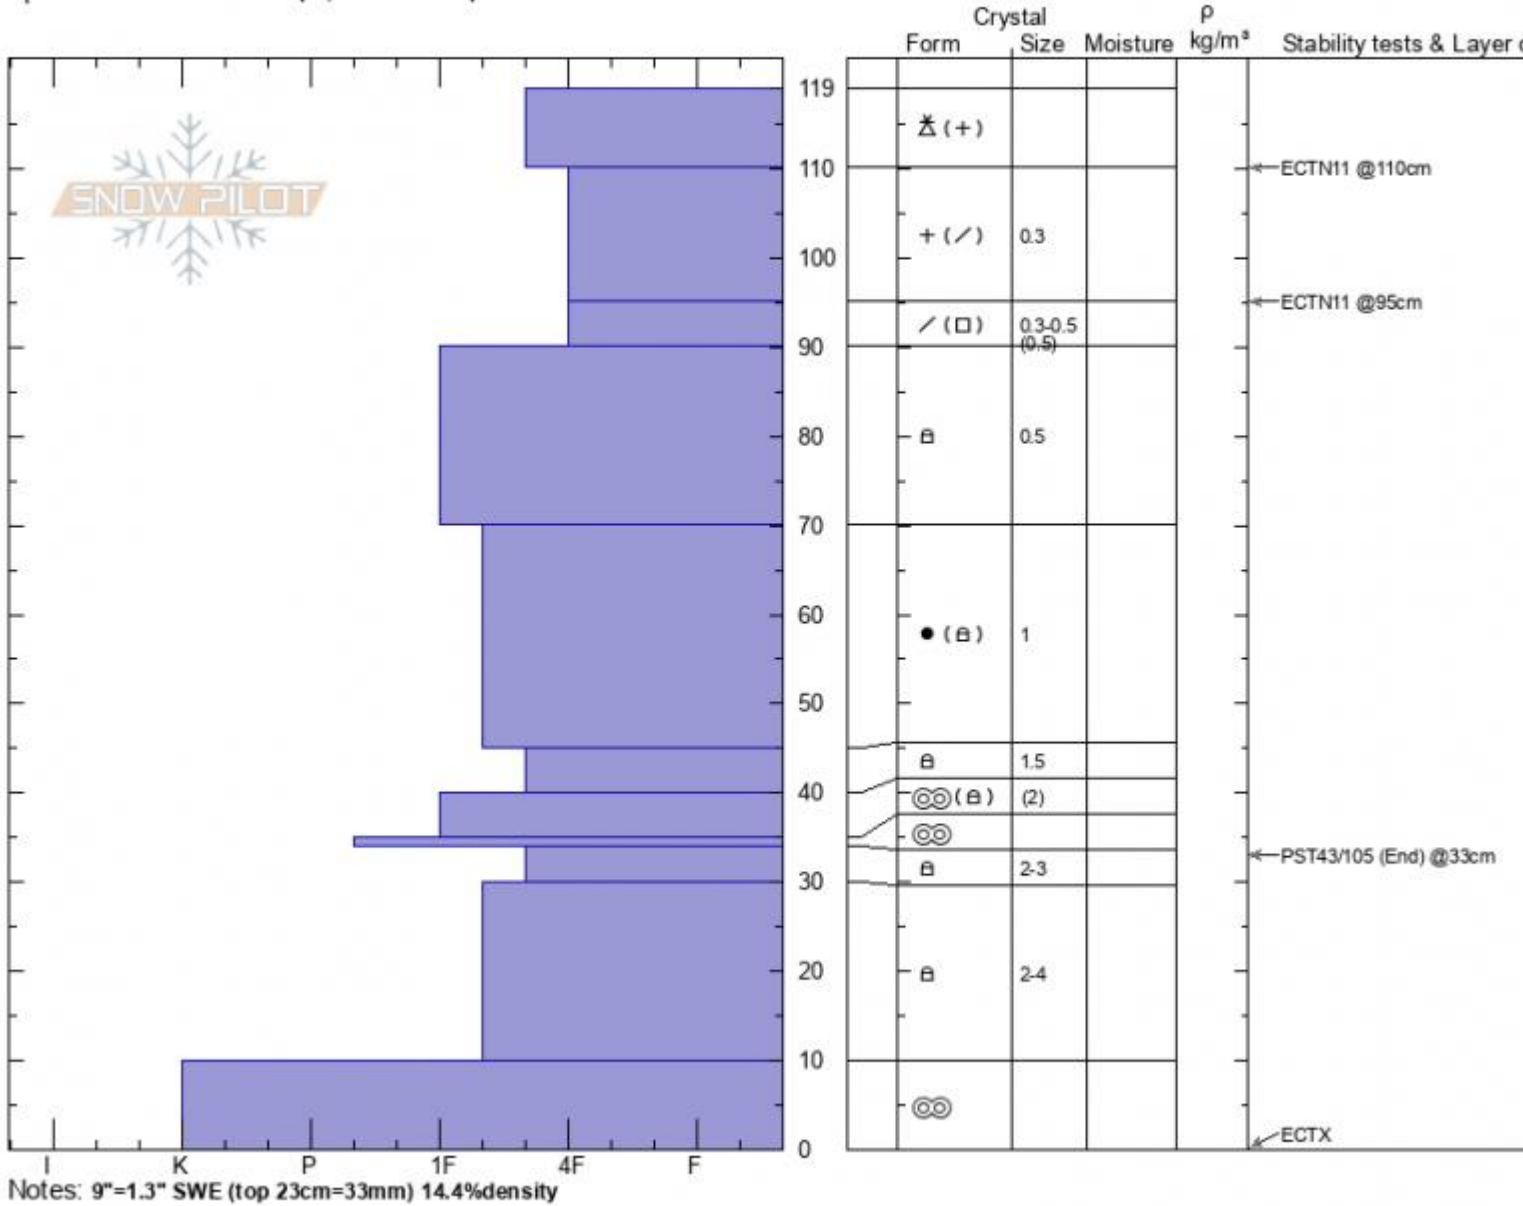

Texas Meadow  
 Bridger Range  
 MT  
 Elevation: 7668 ft  
 Aspect: 70°  
 Specifics: Ski tracks on slope; We skied slope

Alex Marienthal  
 01/21/2022 - 3:30pm  
 Co-ord: 45.84020N, -110.93271W  
 Slope Angle: 28°  
 Wind Loading: previous

Stability: Fair  
 Air Temperature: -6°C  
 Sky Cover: BKN  
 Precipitation: NO  
 Wind: SW Light Breeze

HS:119  
 PF:33  
 PS:20  
 Layer Notes:  
 119-110cm: Problematic layer

Advisory Region  
 Bridger Range  
 Longitude  
 -110.93W  
 Latitude  
 45.84N  
 Bridger Range, 2022-01-21