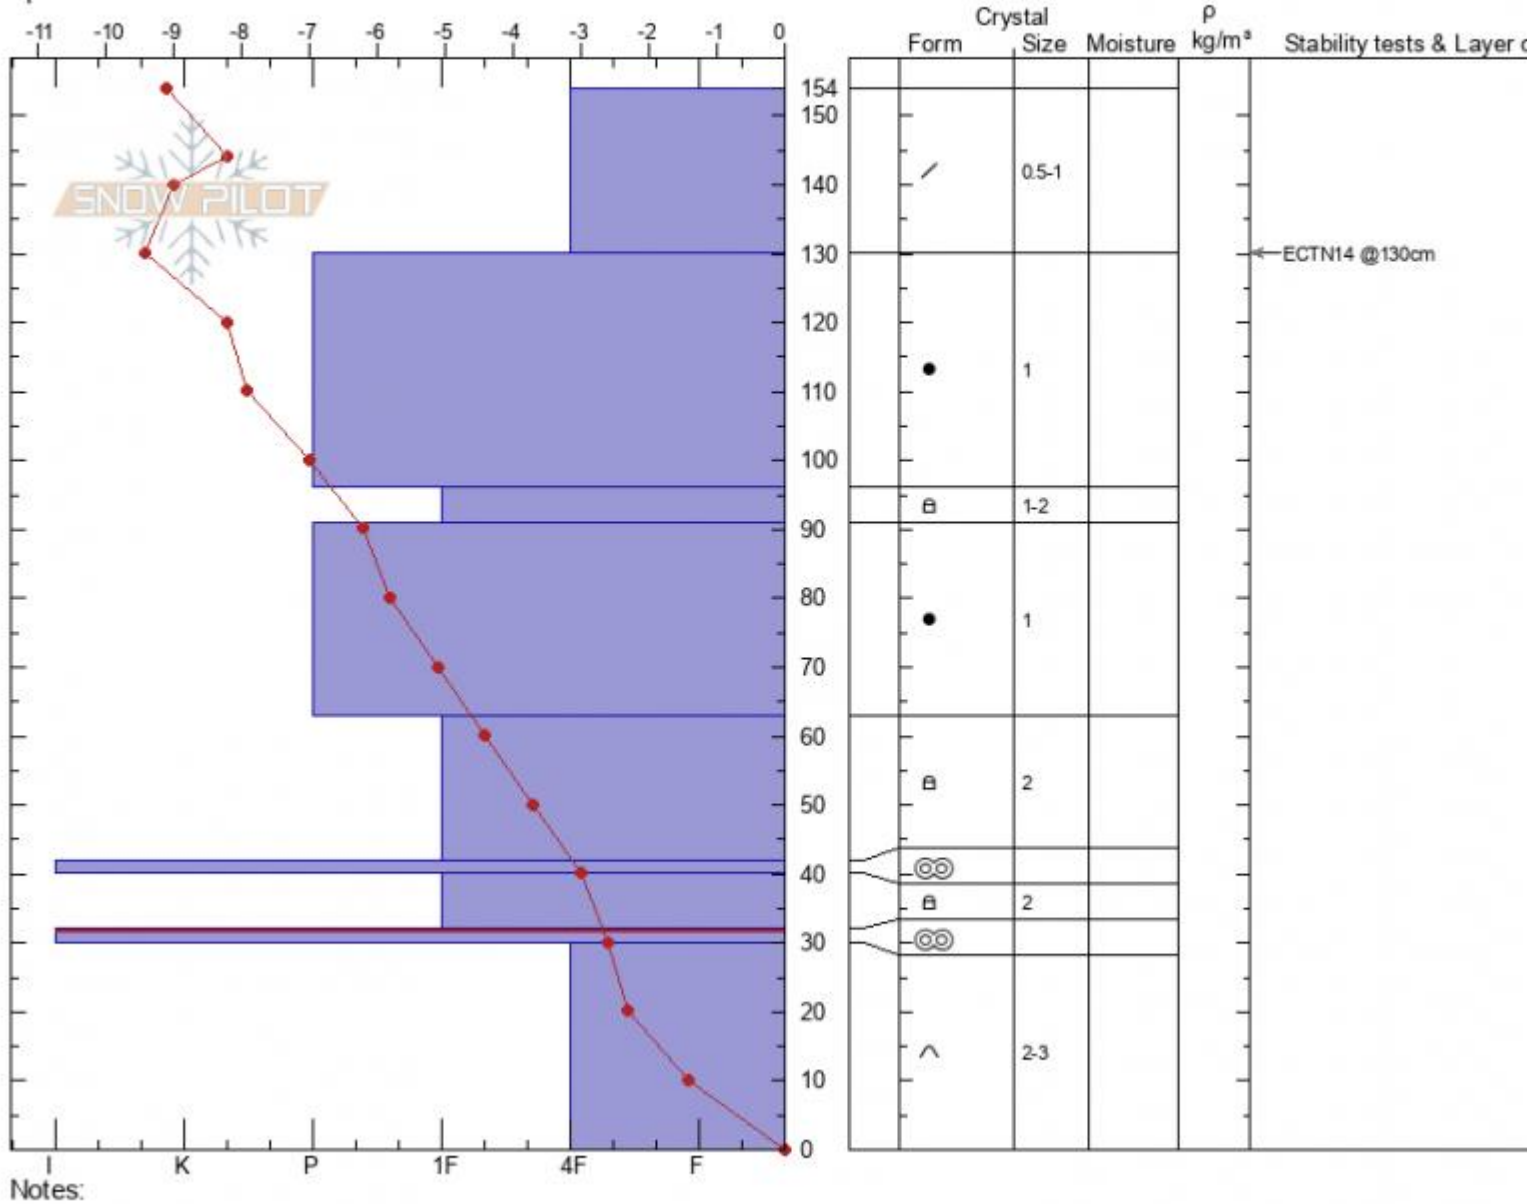

**Blackmore shoulder**  
**Gallatin Range-N**  
**MT**  
 Elevation: **9560 ft**  
 Aspect: **145°**  
 Specifics:

**Nelson VanTassel**  
**01/10/2022 - 2:55pm**  
 Co-ord: **45.44719N, -110.99982W**  
 Slope Angle: **20°**  
 Wind Loading: **previous**

Stability:  
 Air Temperature: **-1.3°C**  
 Sky Cover: **SCT**  
 Precipitation: **NO**  
 Wind: **NW Calm**

HS: **154** Layer Notes:  
 PF: **35** 32-30cm: **Problematic layer**  
 PS: **10**

Advisory Region  
 Northern Gallatin  
 Longitude  
 -111.00W  
 Latitude  
 45.44N  
 Northern Gallatin, 2022-01-12