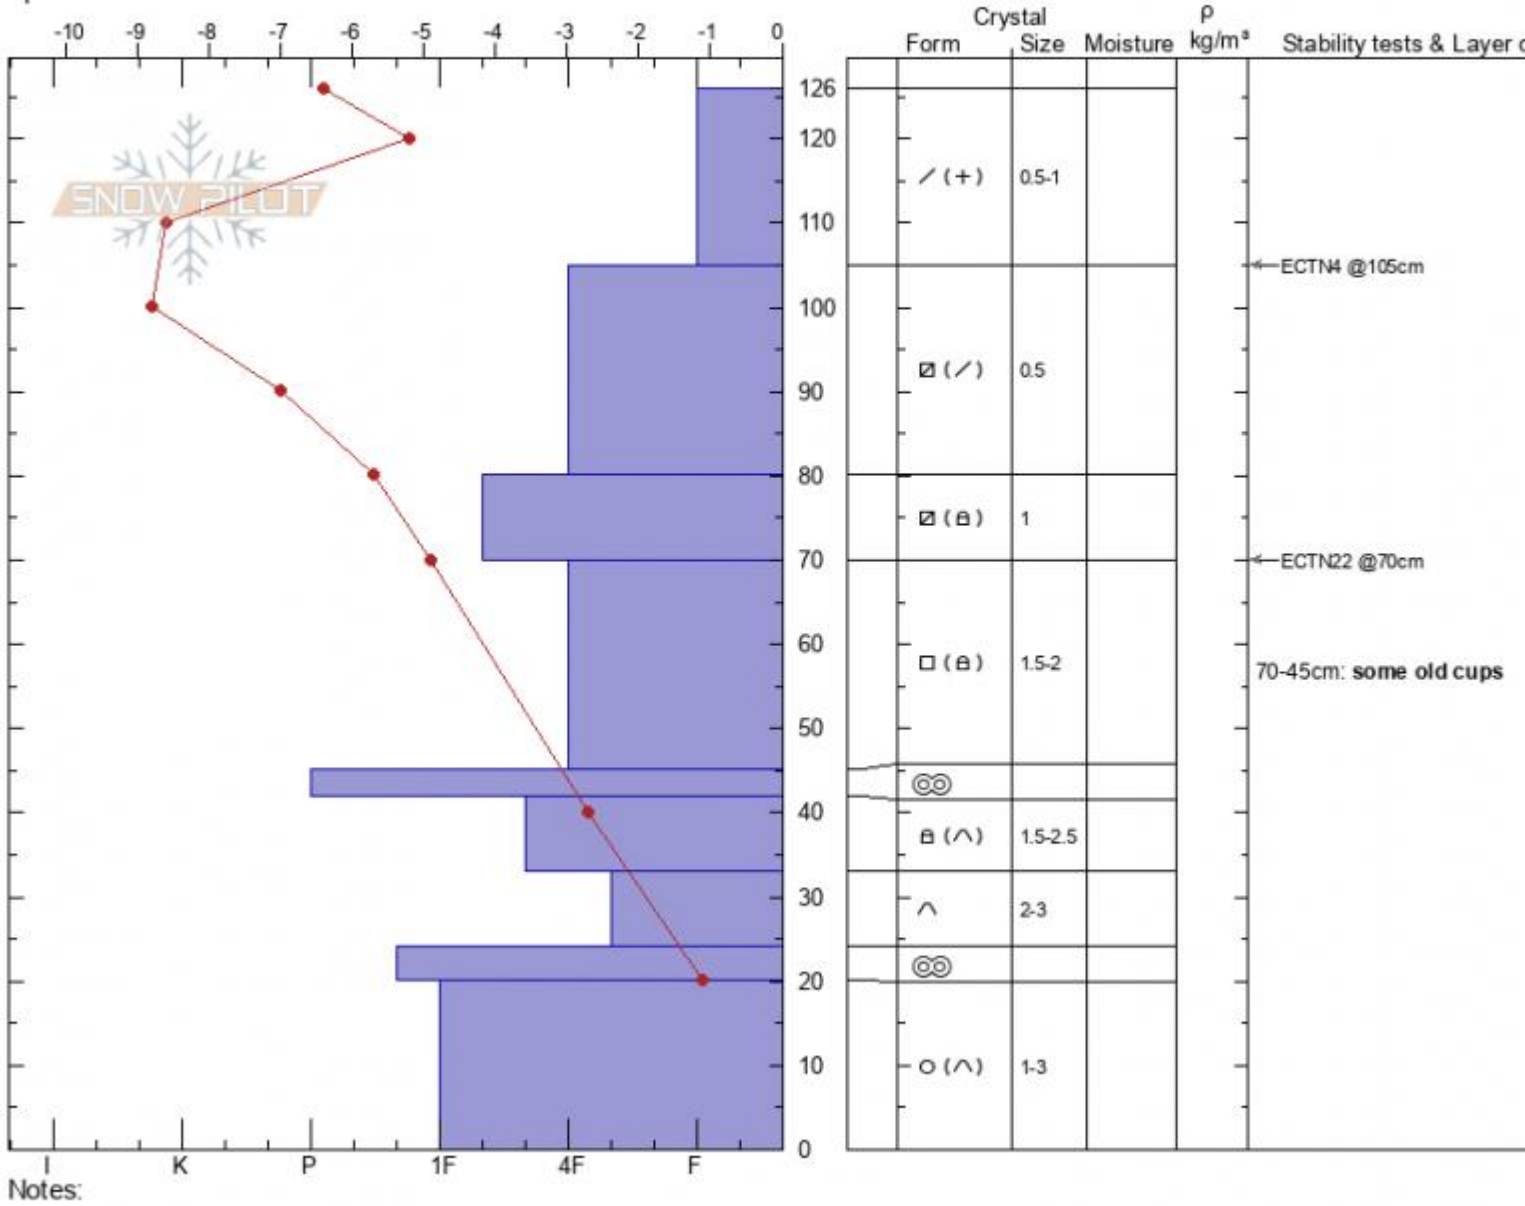

Maid of the Mist Basin
 Gallatin Range-N
 MT
 Elevation: 9203 ft
 Aspect: 35°
 Specifics:

Erika Birkeland
 01/11/2022 - 2:00pm
 Co-ord: 45.41352N, -110.97802W
 Slope Angle: 31°
 Wind Loading: no

Stability:
 Air Temperature: -4.3°C
 Sky Cover: OVC
 Precipitation: NO
 Wind: Calm

HS:126 Layer Notes:
 70-45cm: some old cups

Advisory Region
 Northern Gallatin
 Longitude
 -110.97W
 Latitude
 45.42N
 Northern Gallatin, 2022-01-11